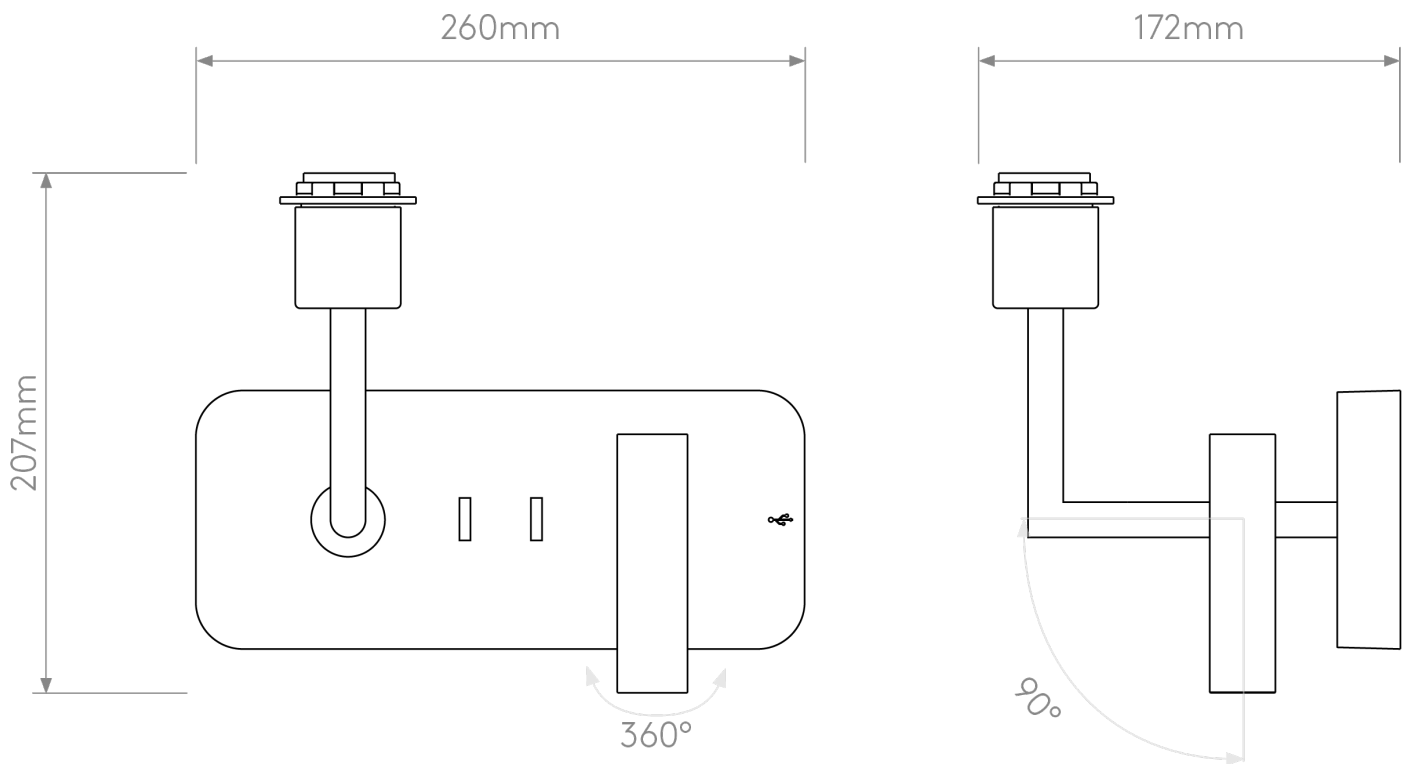

Astro Lighting - Side by Side - 5035003 & 1406014 - Nickel White Reading Wall Light

CONTACT