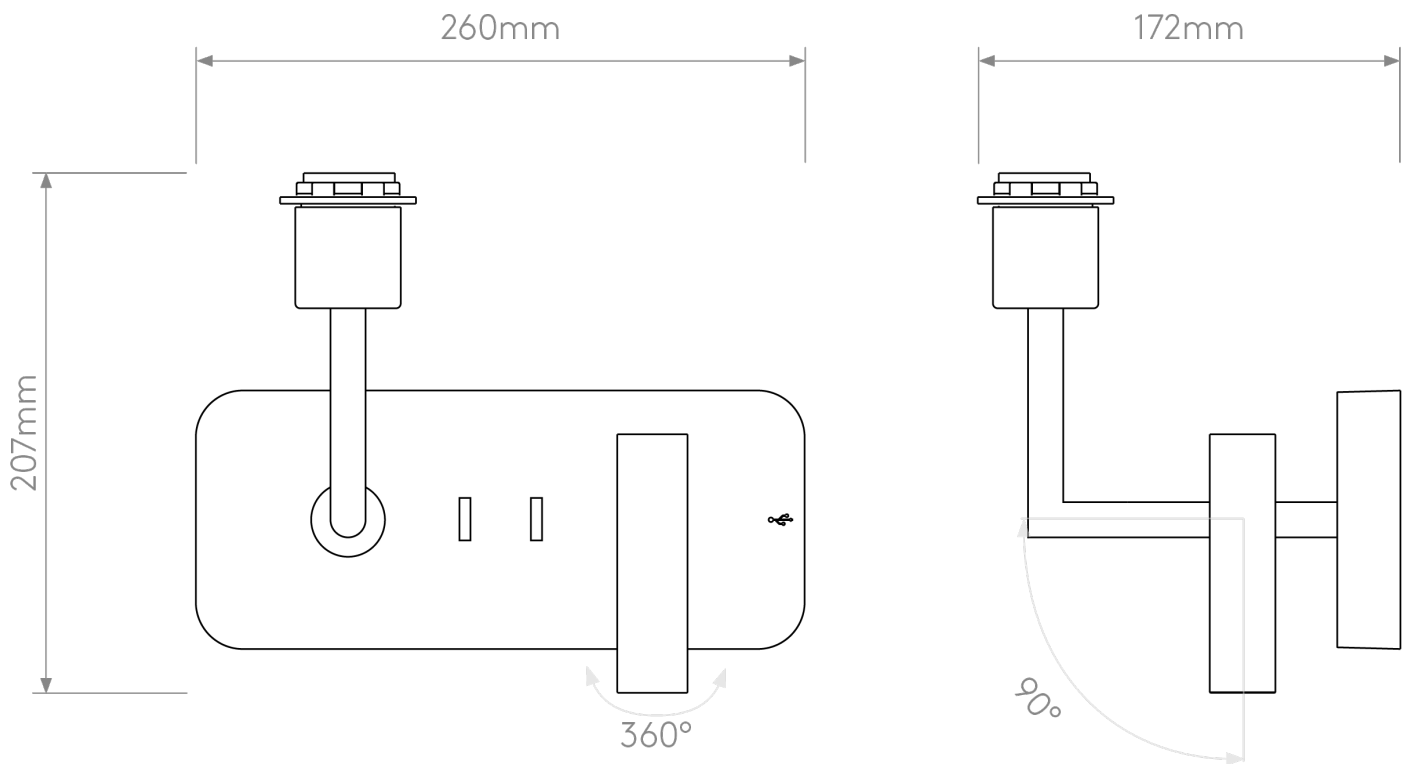

Astro Lighting - Side by Side - 5035004 & 1406014 - Nickel Black Reading Wall Light

CONTACT