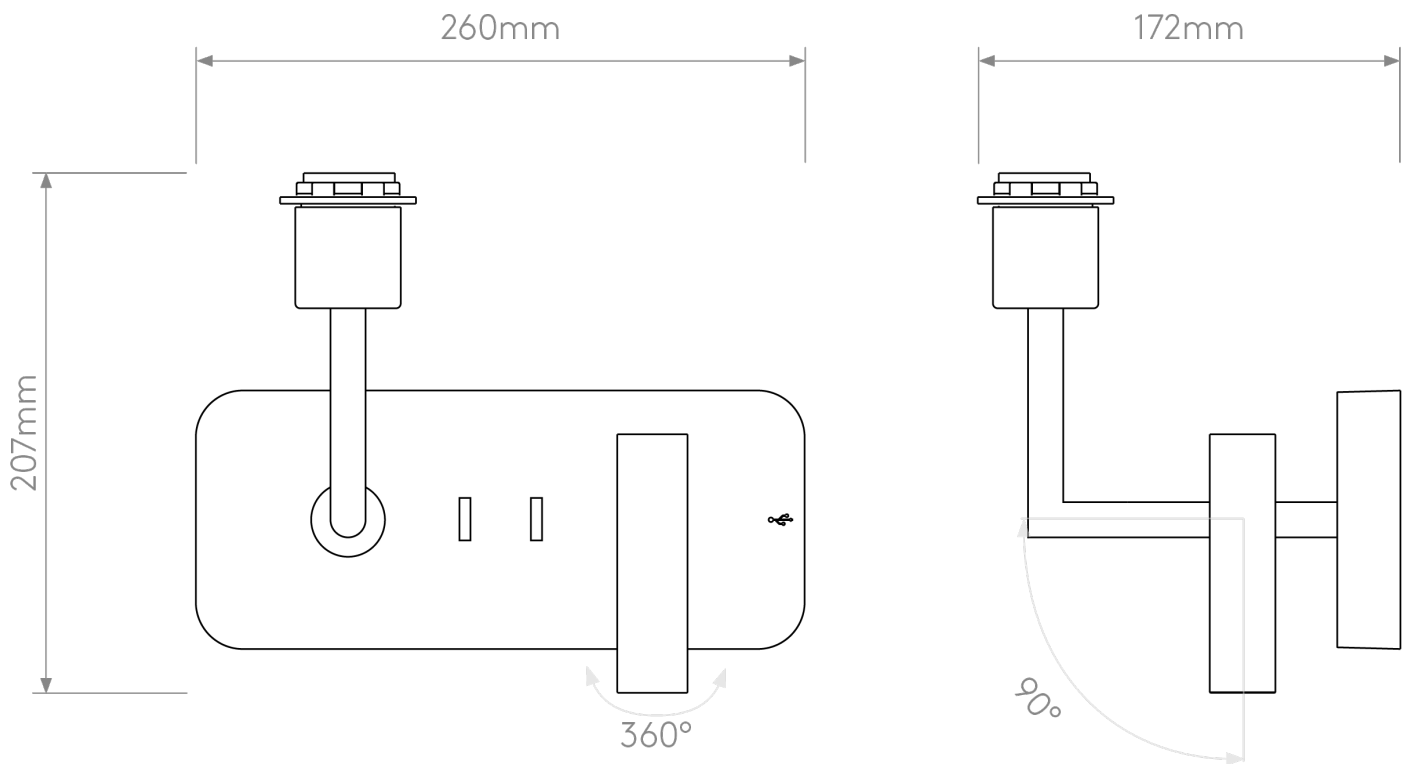

Astro Lighting - Side by Side - 5035005 & 1406014 - Nickel Putty Reading Wall Light

**CONTACT**