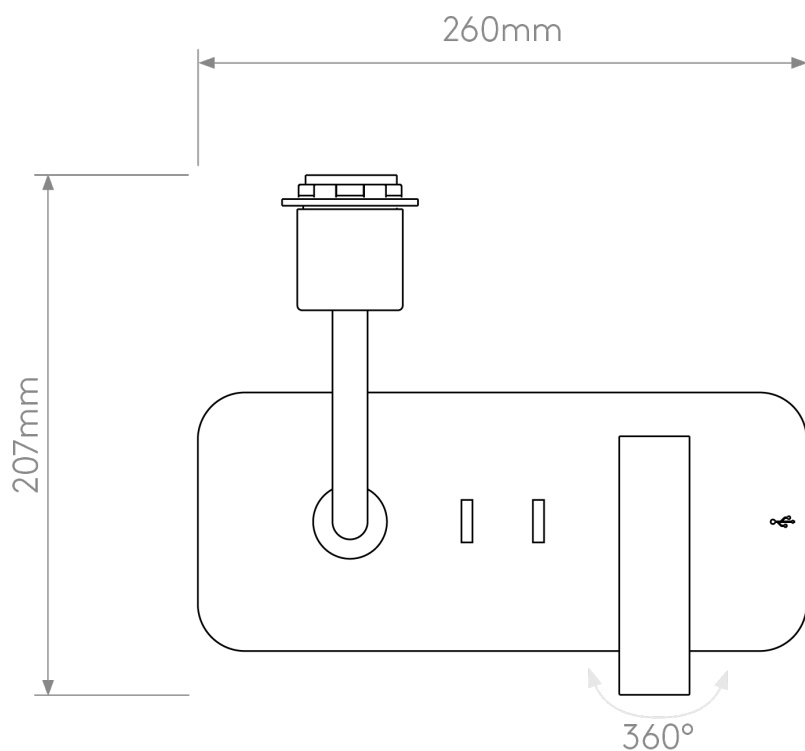

Astro Lighting - Side by Side - 1406012 - Bronze Excluding Shade Reading Wall Light

**CONTACT**