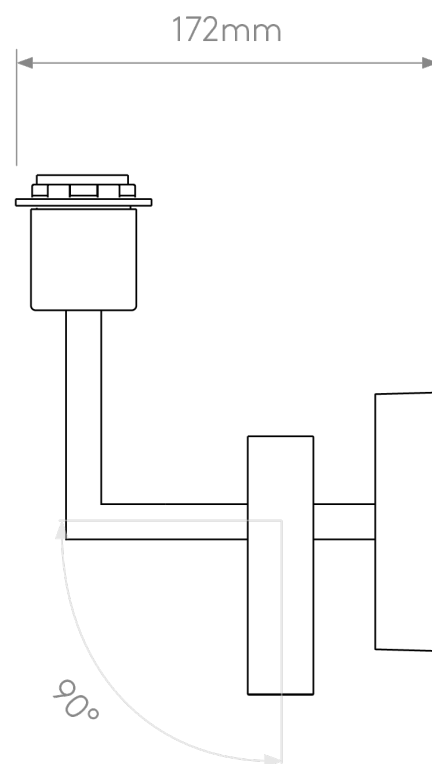

Astro Lighting - Side by Side - 1406012 - Bronze Excluding Shade Reading Wall Light

**CONTACT**