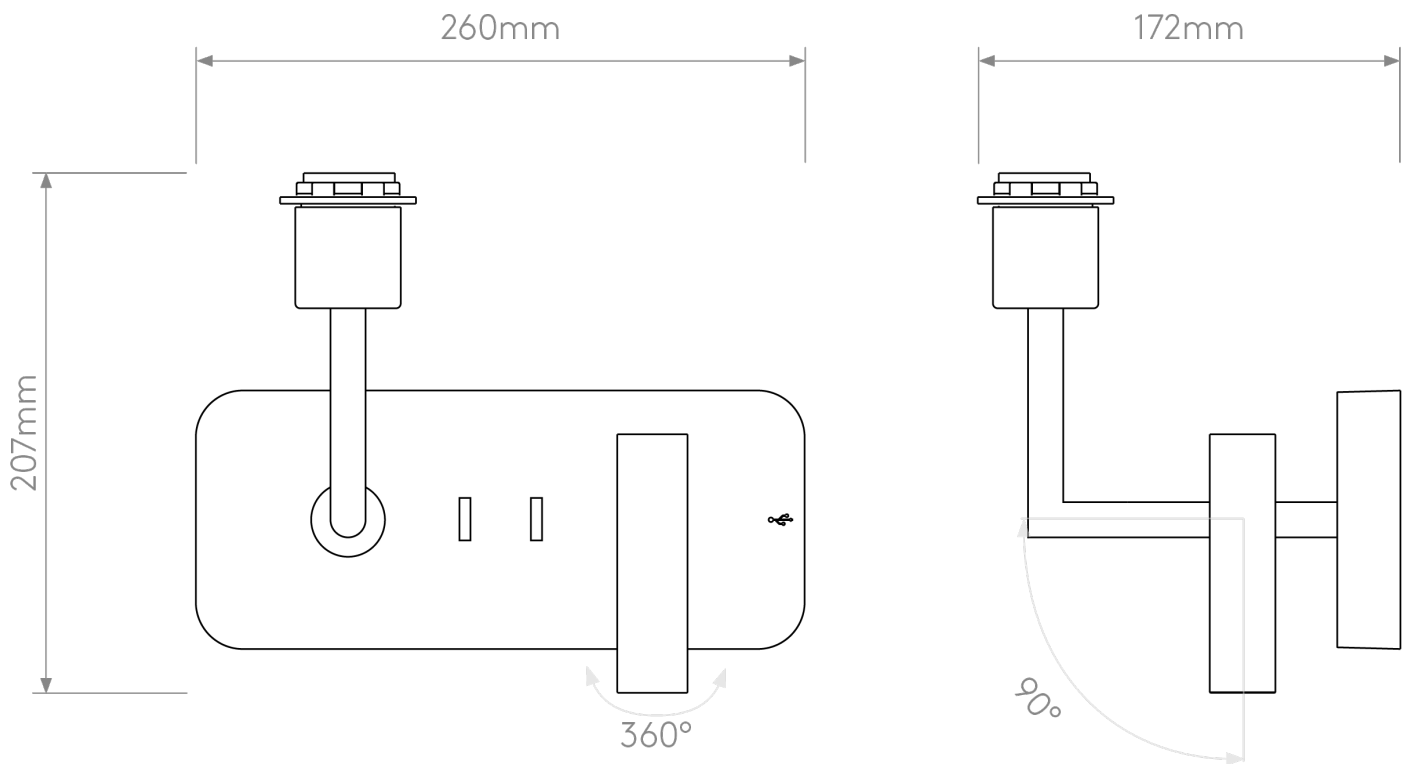

Astro Lighting - Side by Side - 5035003 & 1406012 - Bronze White Reading Wall Light

**CONTACT**