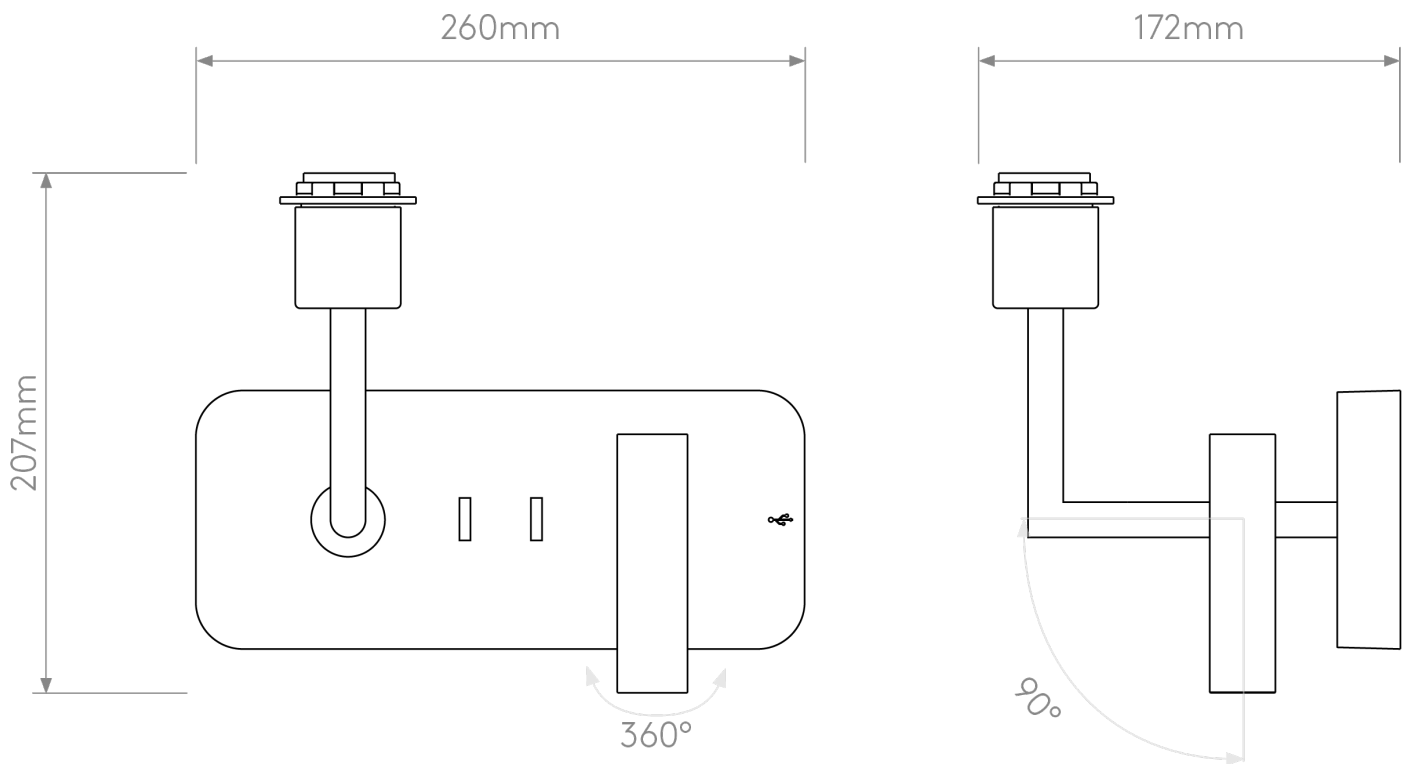

Astro Lighting - Side by Side - 5035004 & 1406012 - Bronze Black Reading Wall Light

CONTACT