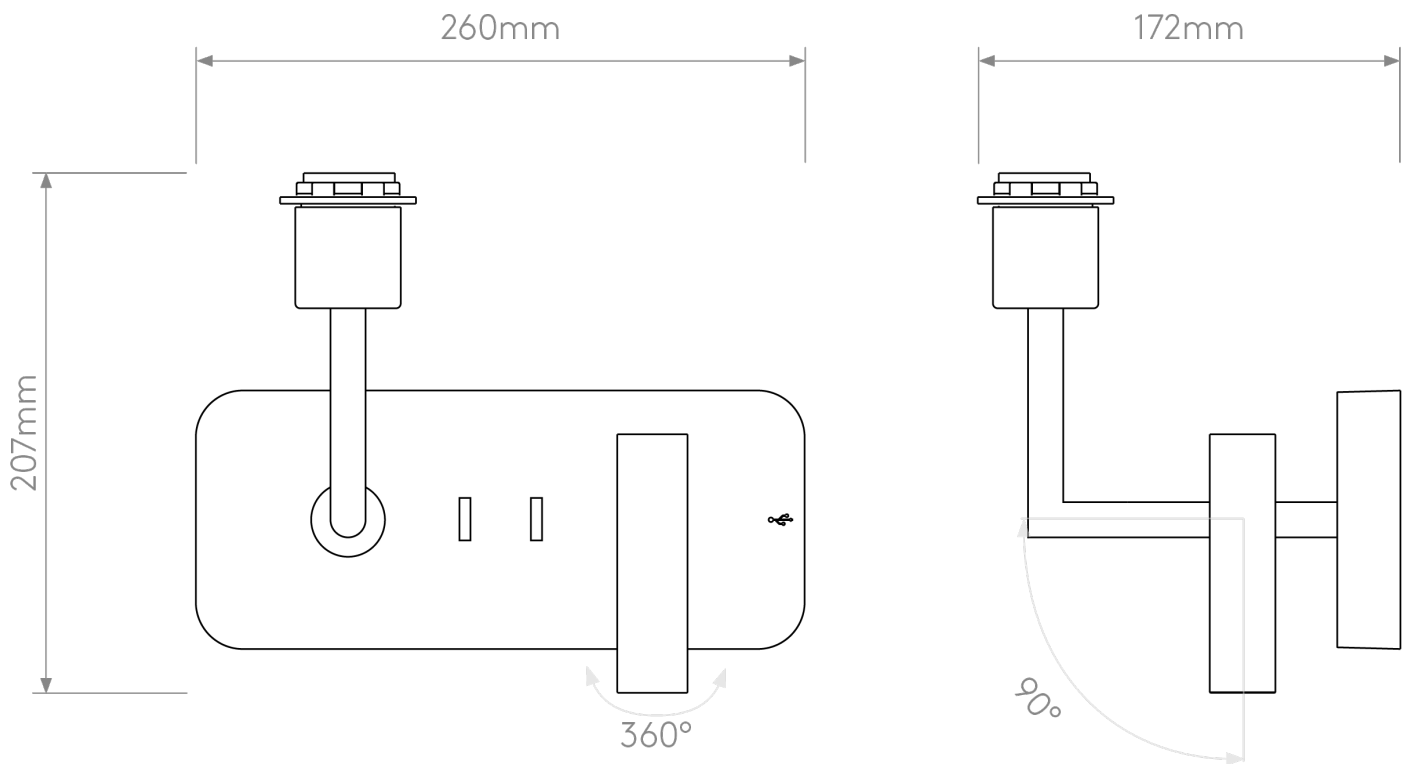

Astro Lighting - Side by Side - 5035005 & 1406012 - Bronze Putty Reading Wall Light

CONTACT