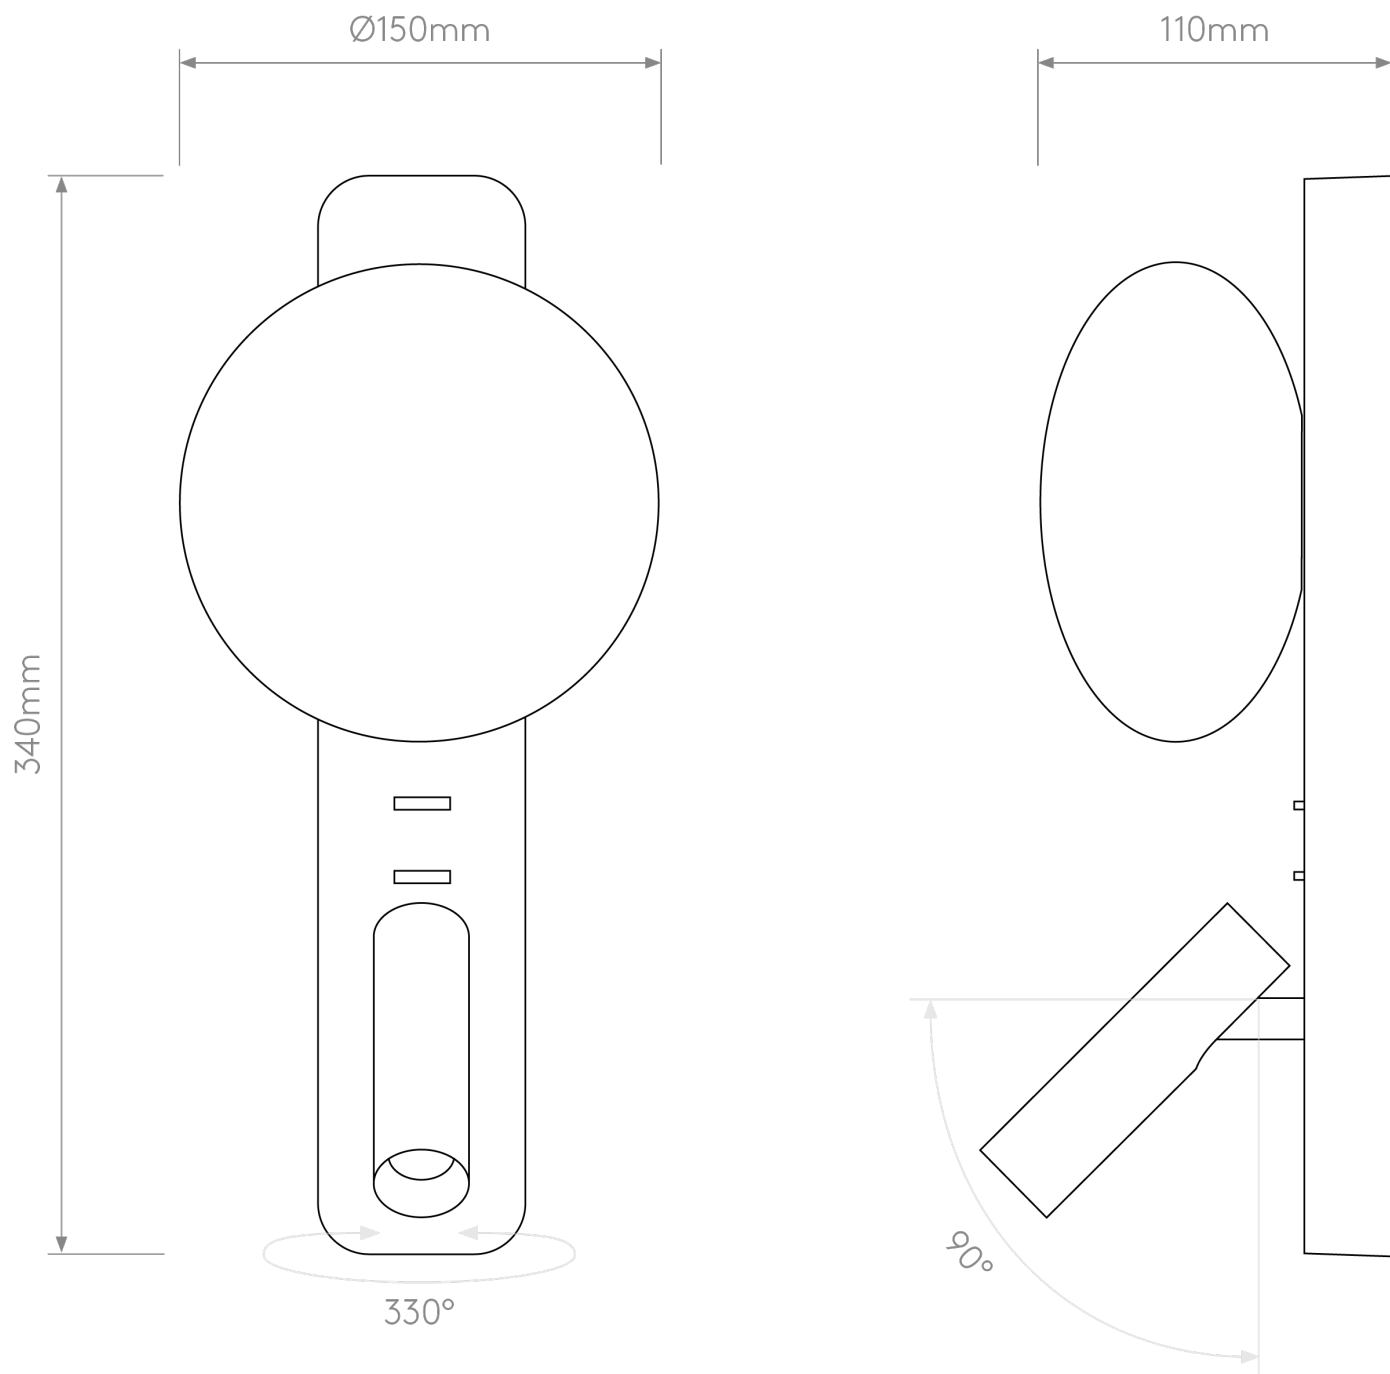

Astro Lighting - Zeppo - 1176009 - Black Frosted Glass Reading Wall Light

CONTACT