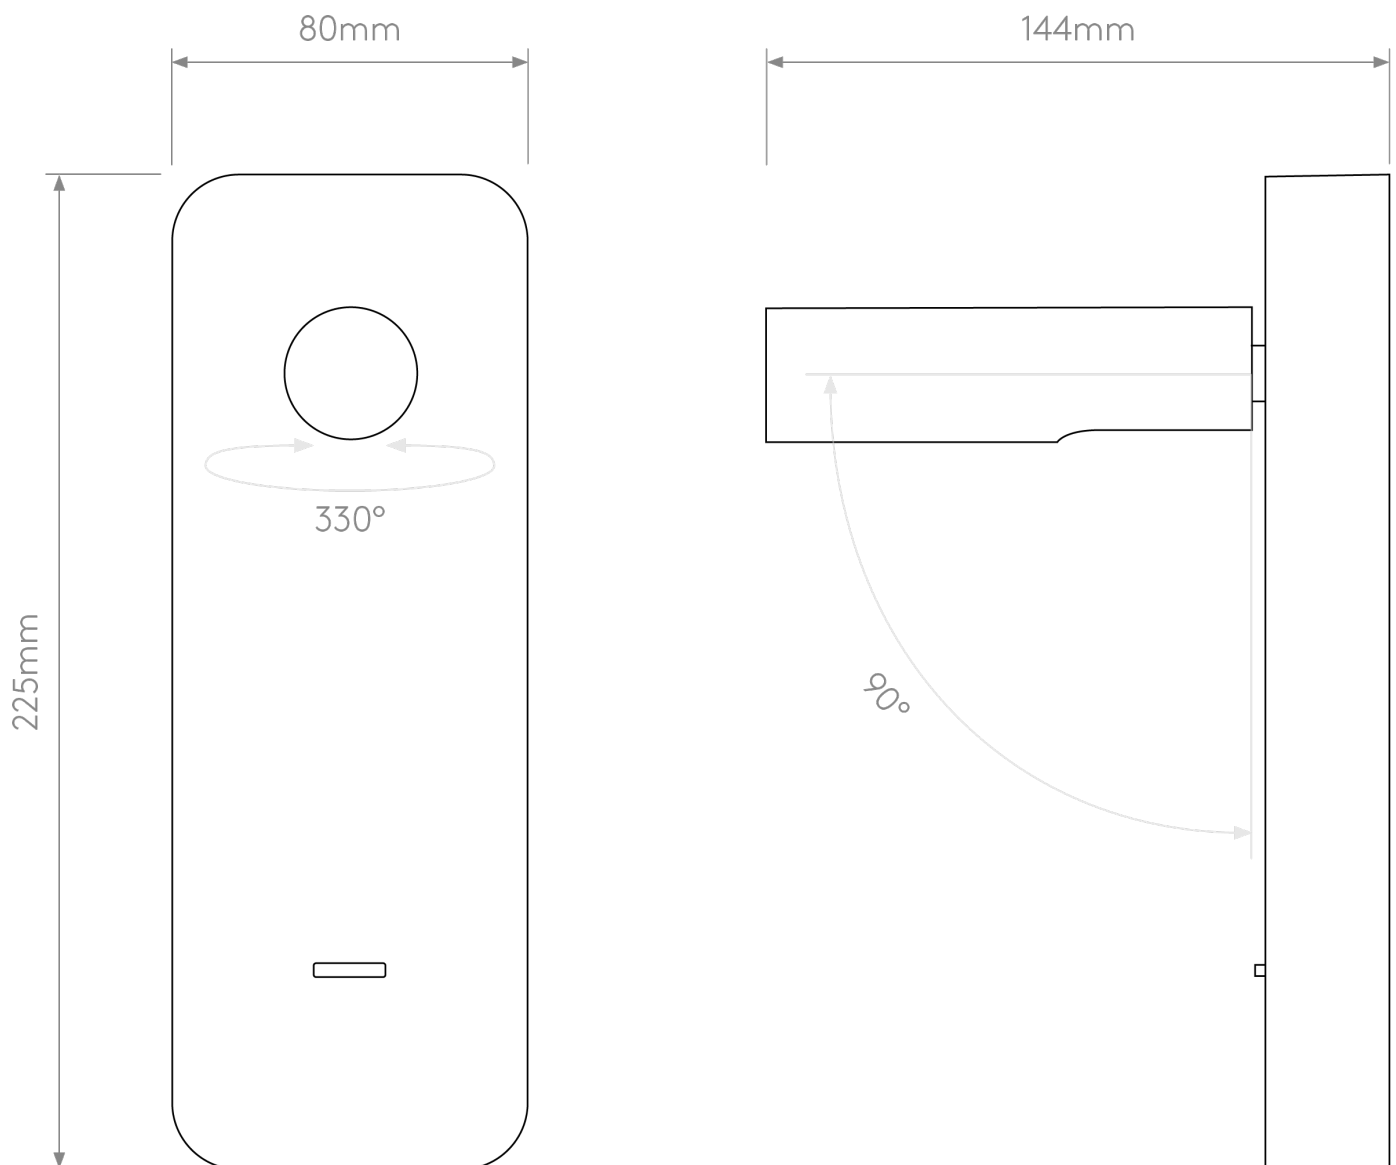

Astro Lighting - Enna - 1058154 - LED White Reading Wall Light

CONTACT