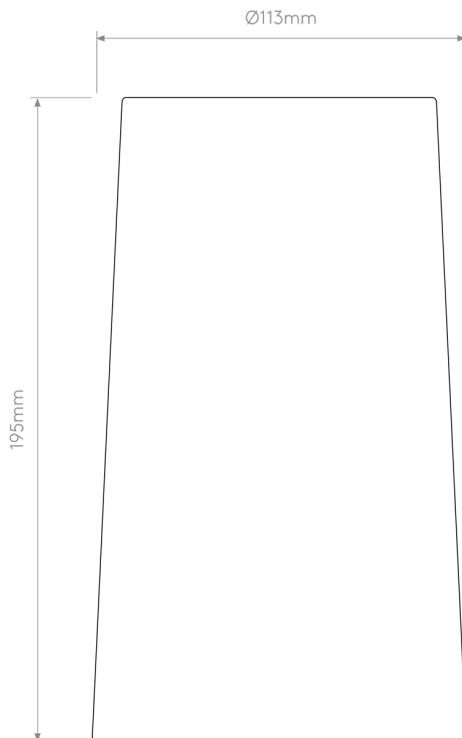

Astro Lighting - Cone - 5018046 - Natural Brass Metal Shade

REFERENCE

- SKU: FCL-12989
- Supplier SKU: 5018046
- Barcode: 5038856502749

DESCRIPTION

The Astro Cone 195 shade in Natural Brass is a contemporary shade for use with the Astro Lago wall light.

CATEGORY

- Brand: Astro Lighting Professional
- Family: Cone
- Category: Indoor Lighting / Shade / Metal

APPEARANCE

- Shade: Natural Brass

DIMENSION

- Height: 195mm
- Diameter: 113mm

LIGHT SOURCE

- Lamp included: No
- Lamp detail: 40W Max E27 ES (required)
- Dimmable
- Energy class: Not applicable
- Switch: No

SPECIFICATION

- Ingress protection: IP20
- Voltage: 230V

CONTACT