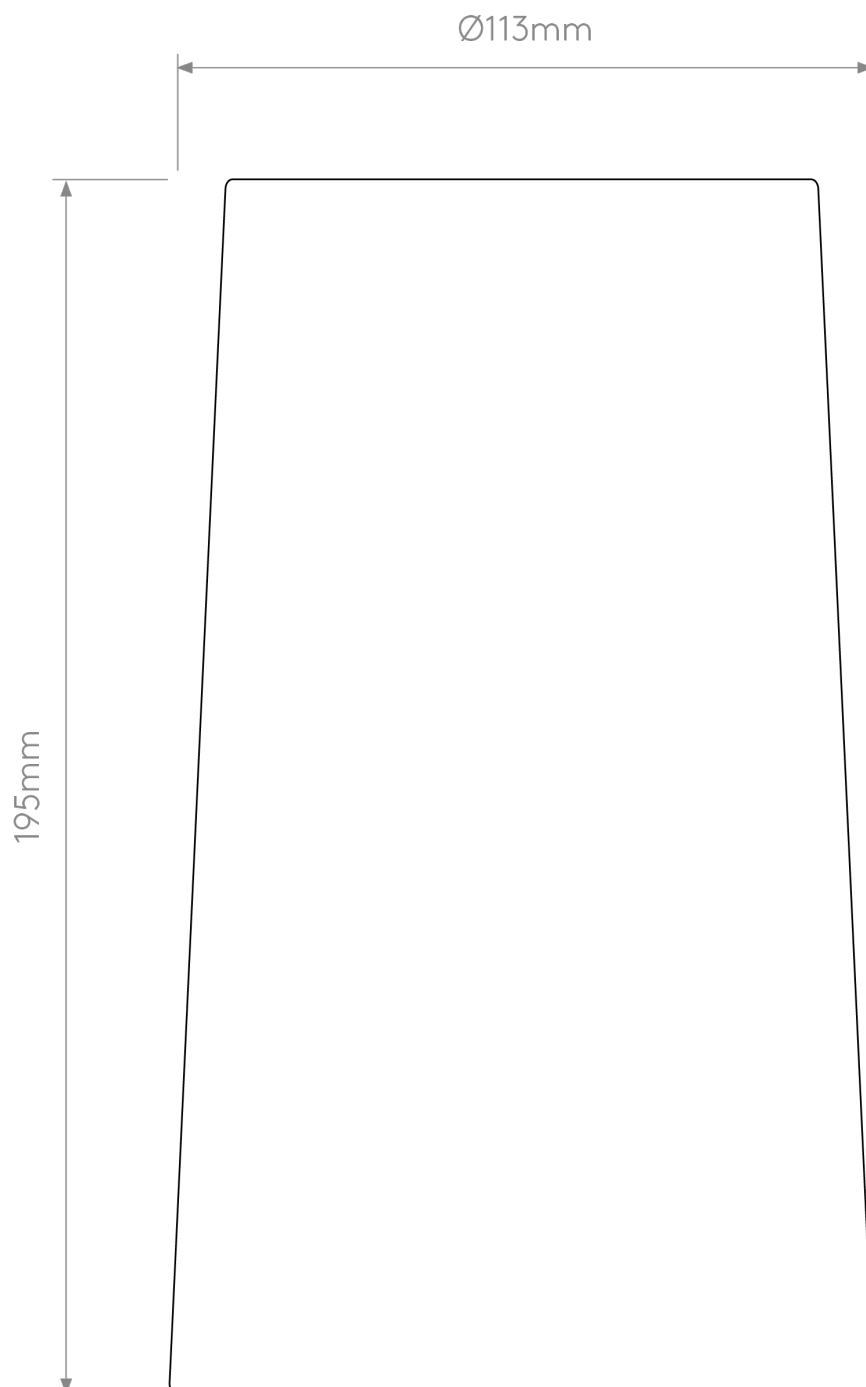

Astro Lighting - Cone - 5018046 - Natural Brass Metal Shade

CONTACT