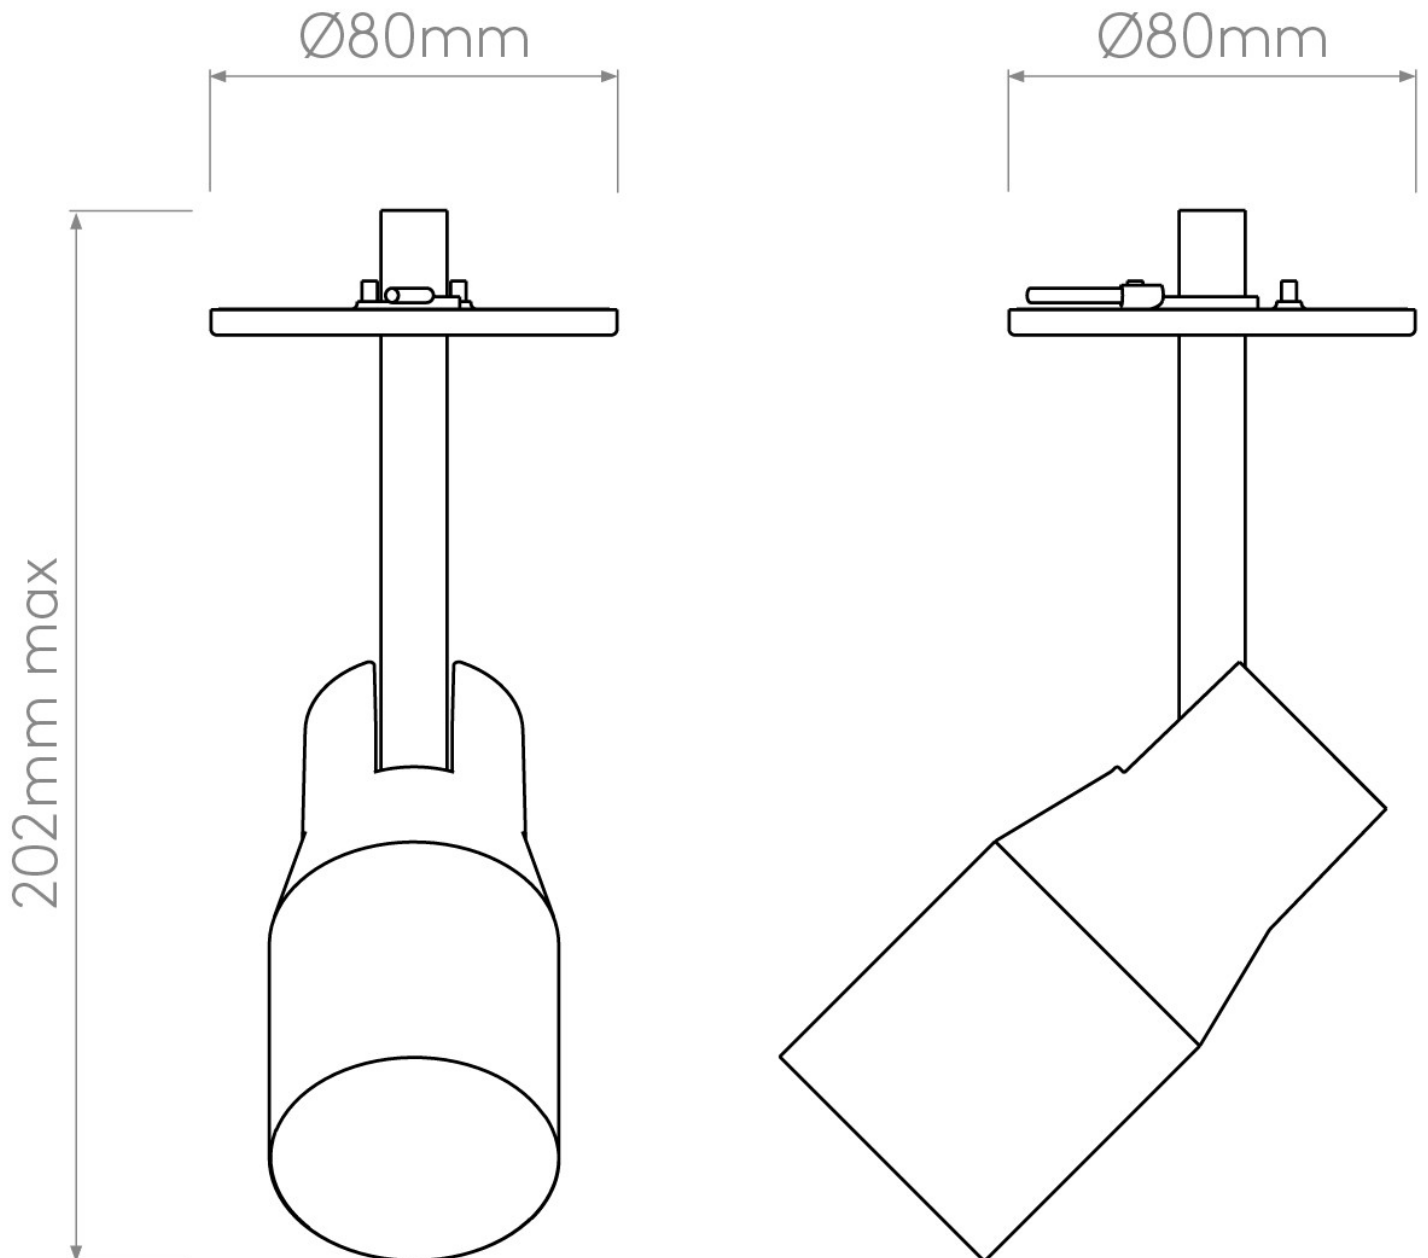

Astro Lighting - Apollo 100 Recessed 1422016 - Textured White Spotlight Downlight/Recessed

CONTACT