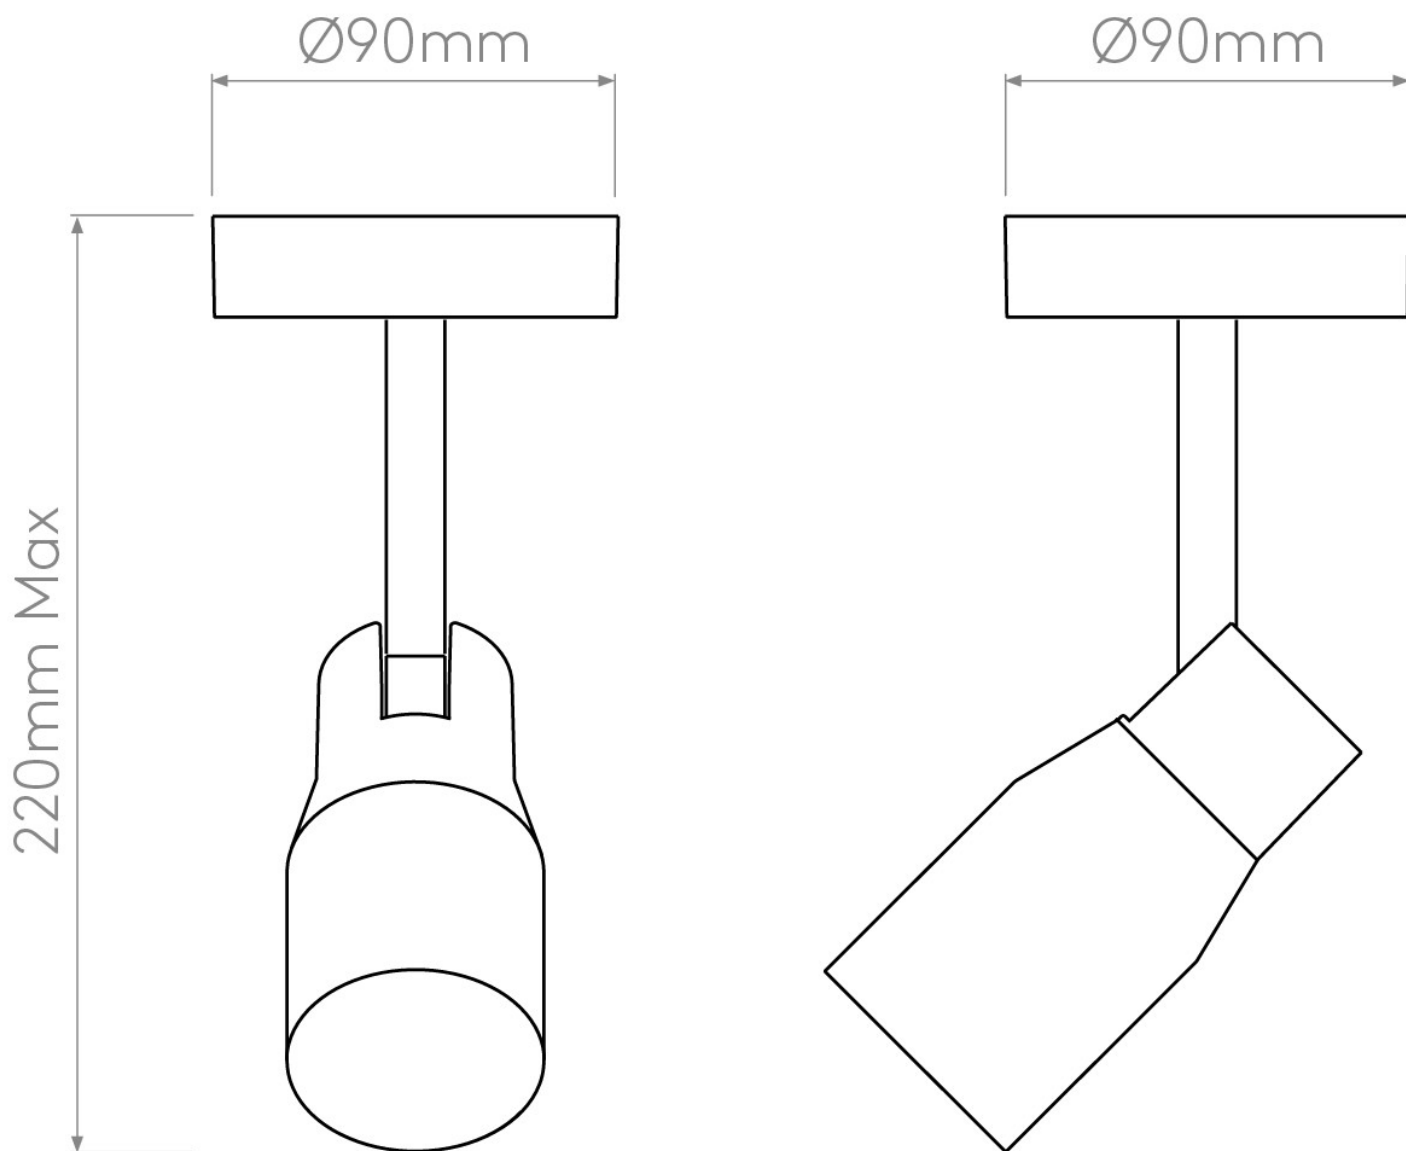

Astro Lighting - Apollo Single 1422001 - Textured White Spotlight

CONTACT