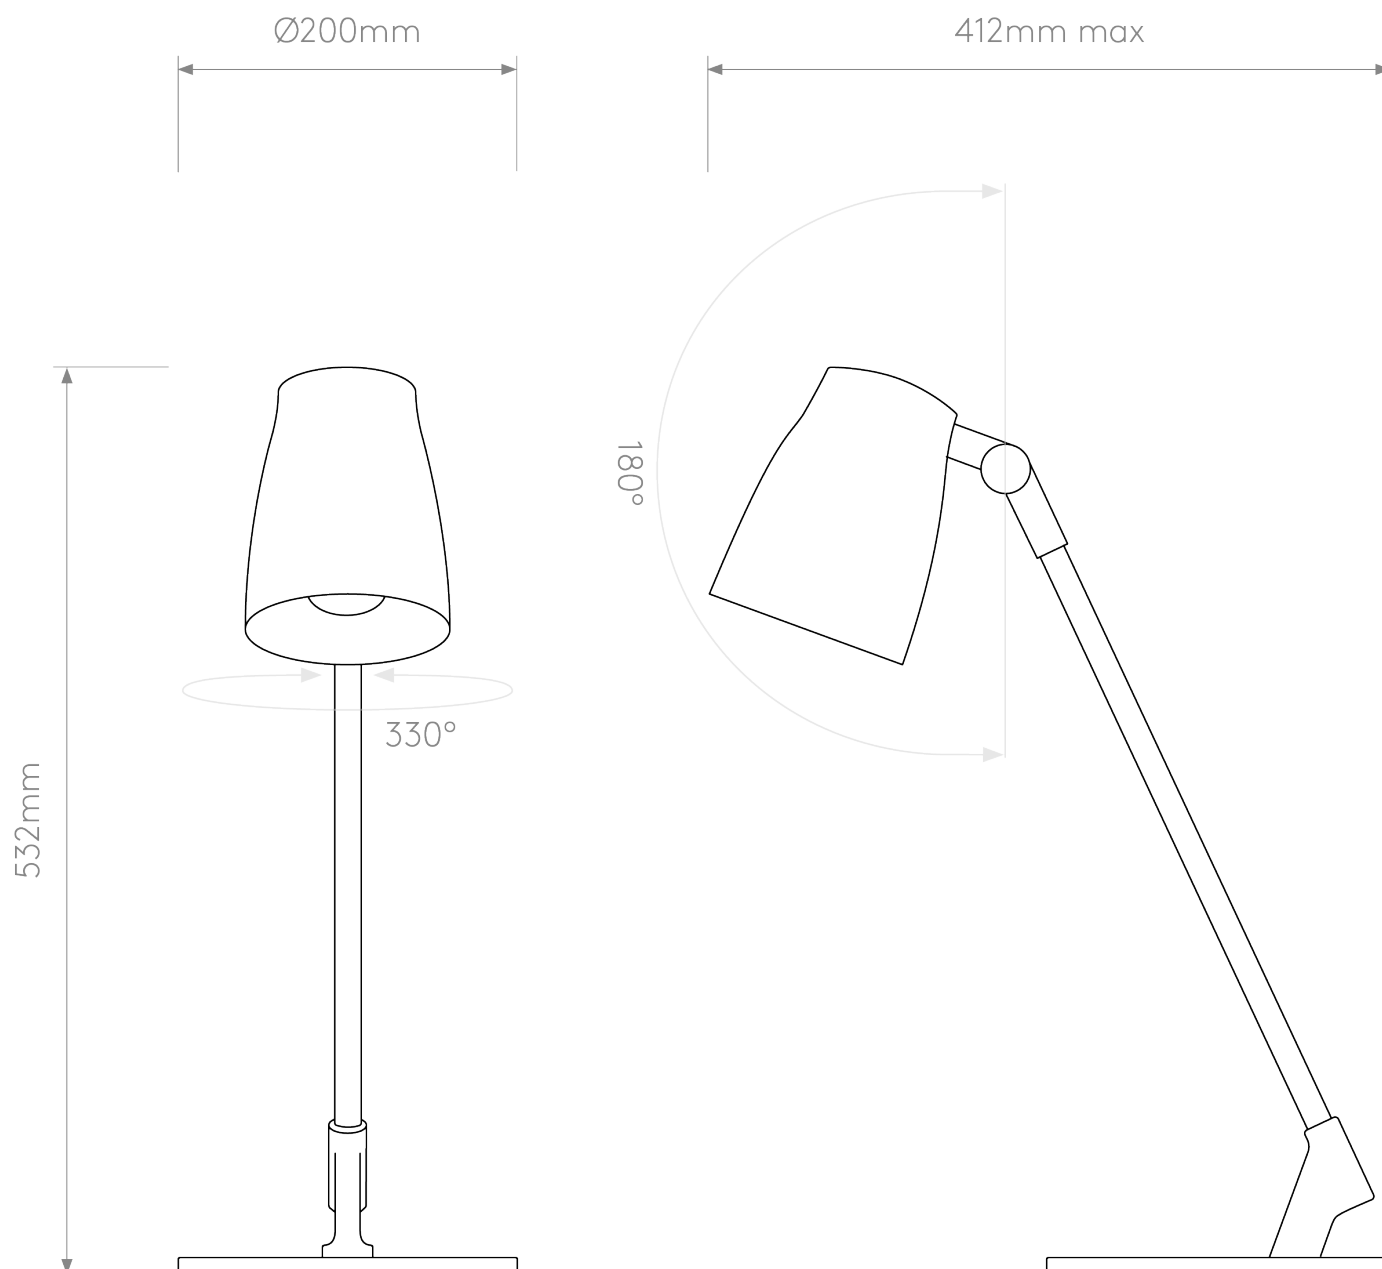

Astro Lighting - Atelier Desk 1224061 - Matt Black Table Lamp

CONTACT