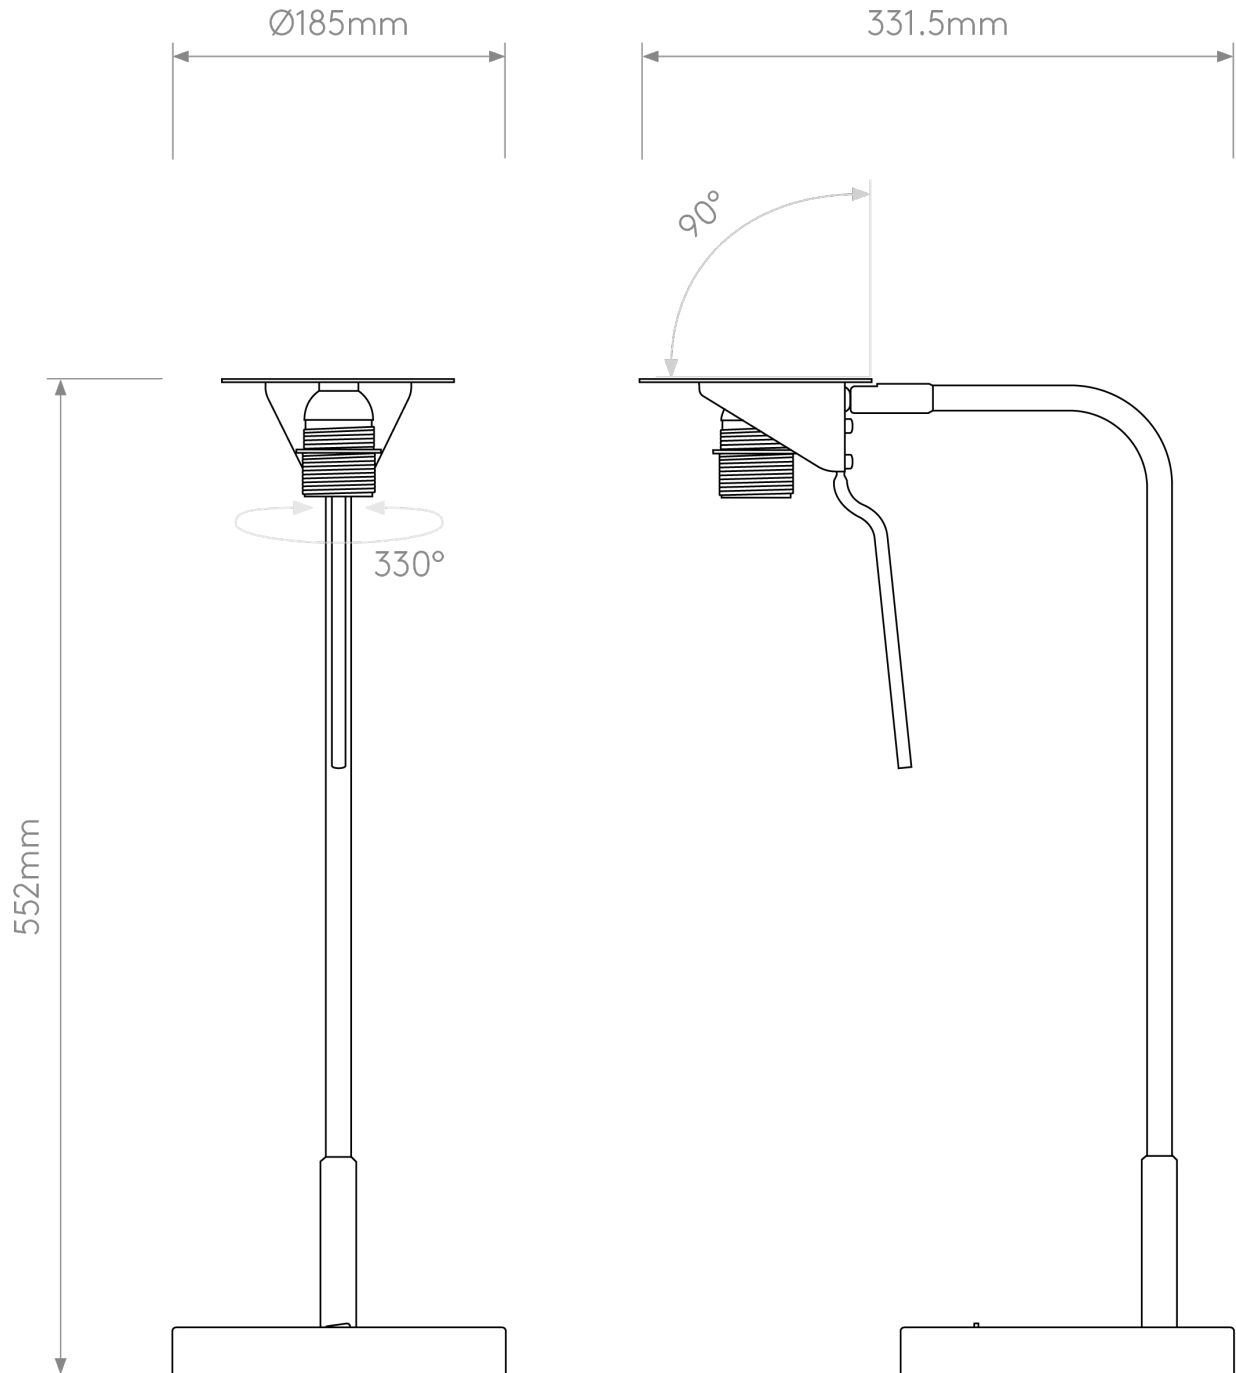

Astro Lighting - Mitsu - 1394009 - Nickel Black Excluding Shade Base Only Table Lamp

**CONTACT**