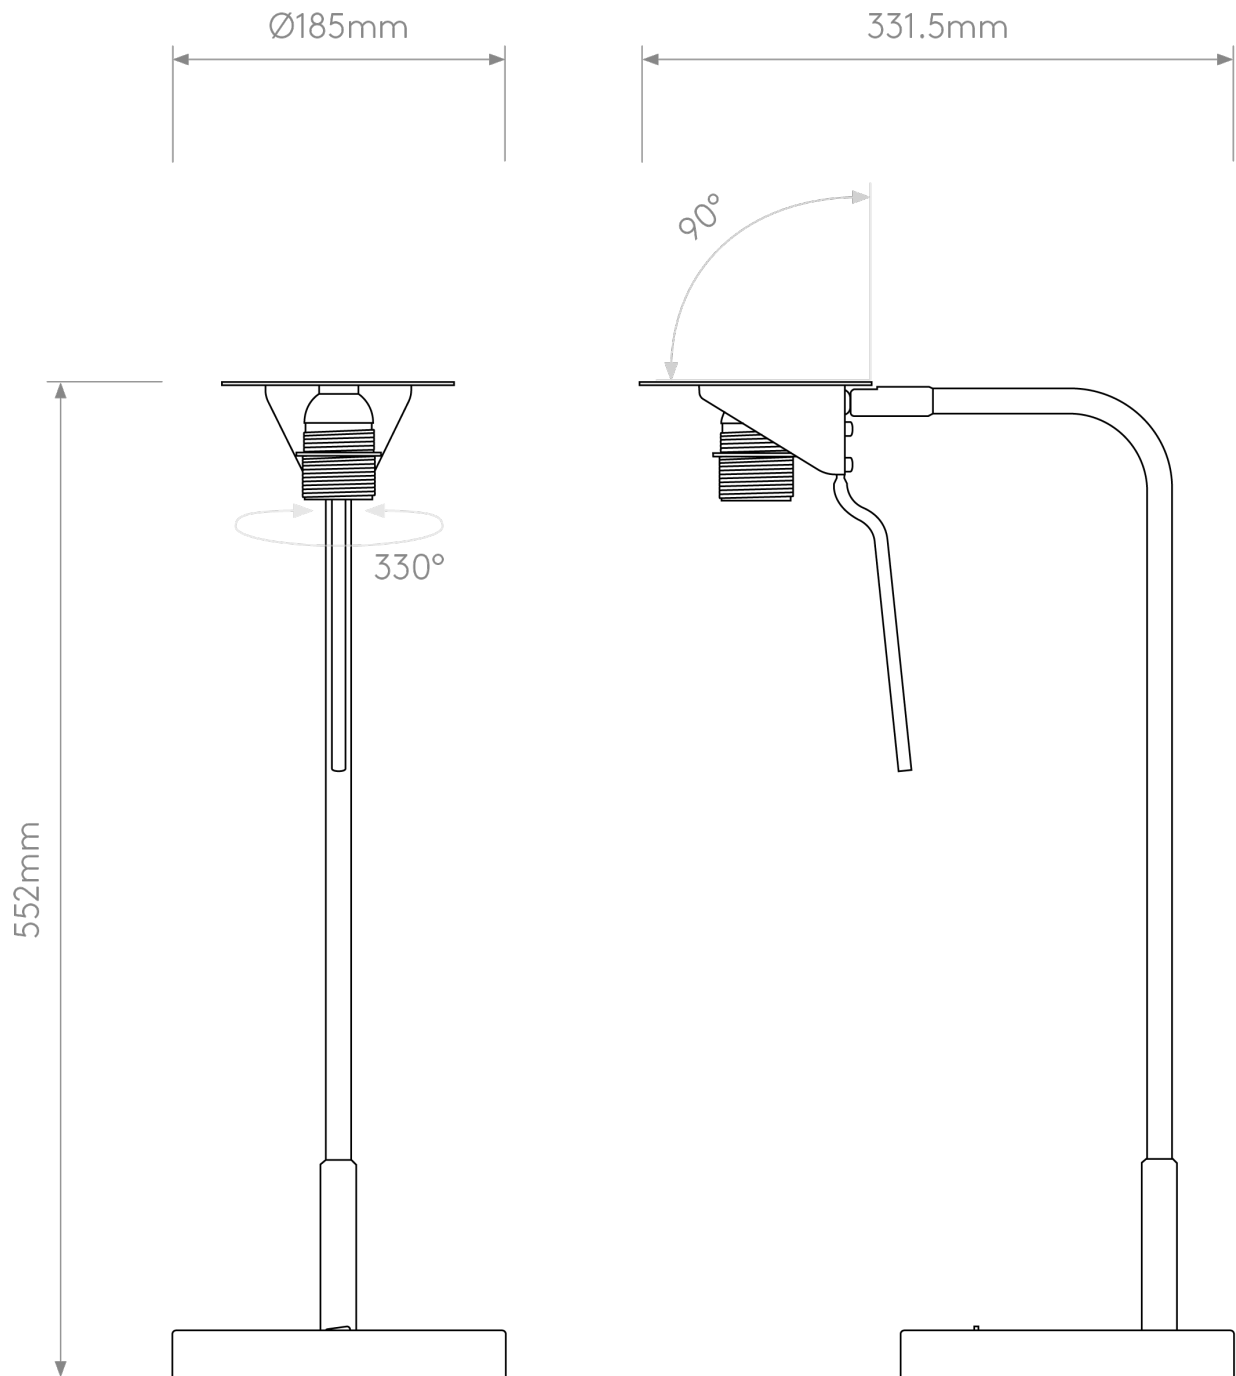

Astro Lighting - Mitsu - 5018031 & 1394009 - Nickel Black White Table Lamp With Shade

CONTACT