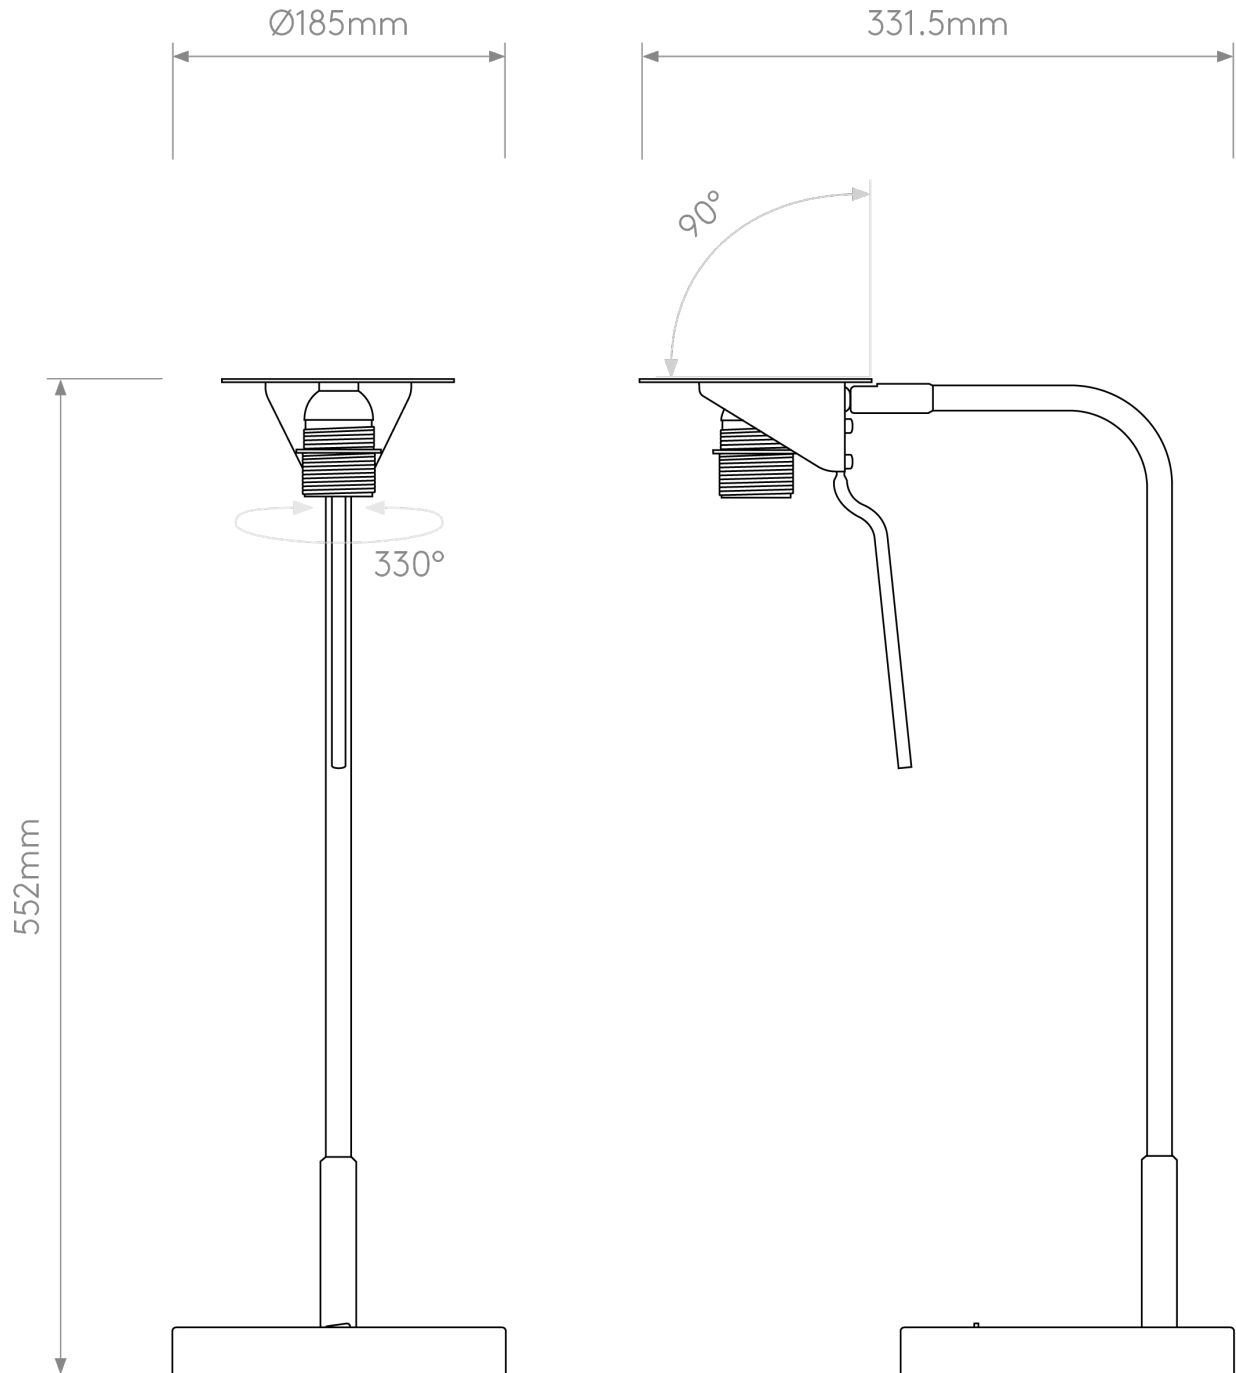

Astro Lighting - Mitsu - 5018033 & 1394009 - Nickel Black Oyster Table Lamp With Shade

**CONTACT**