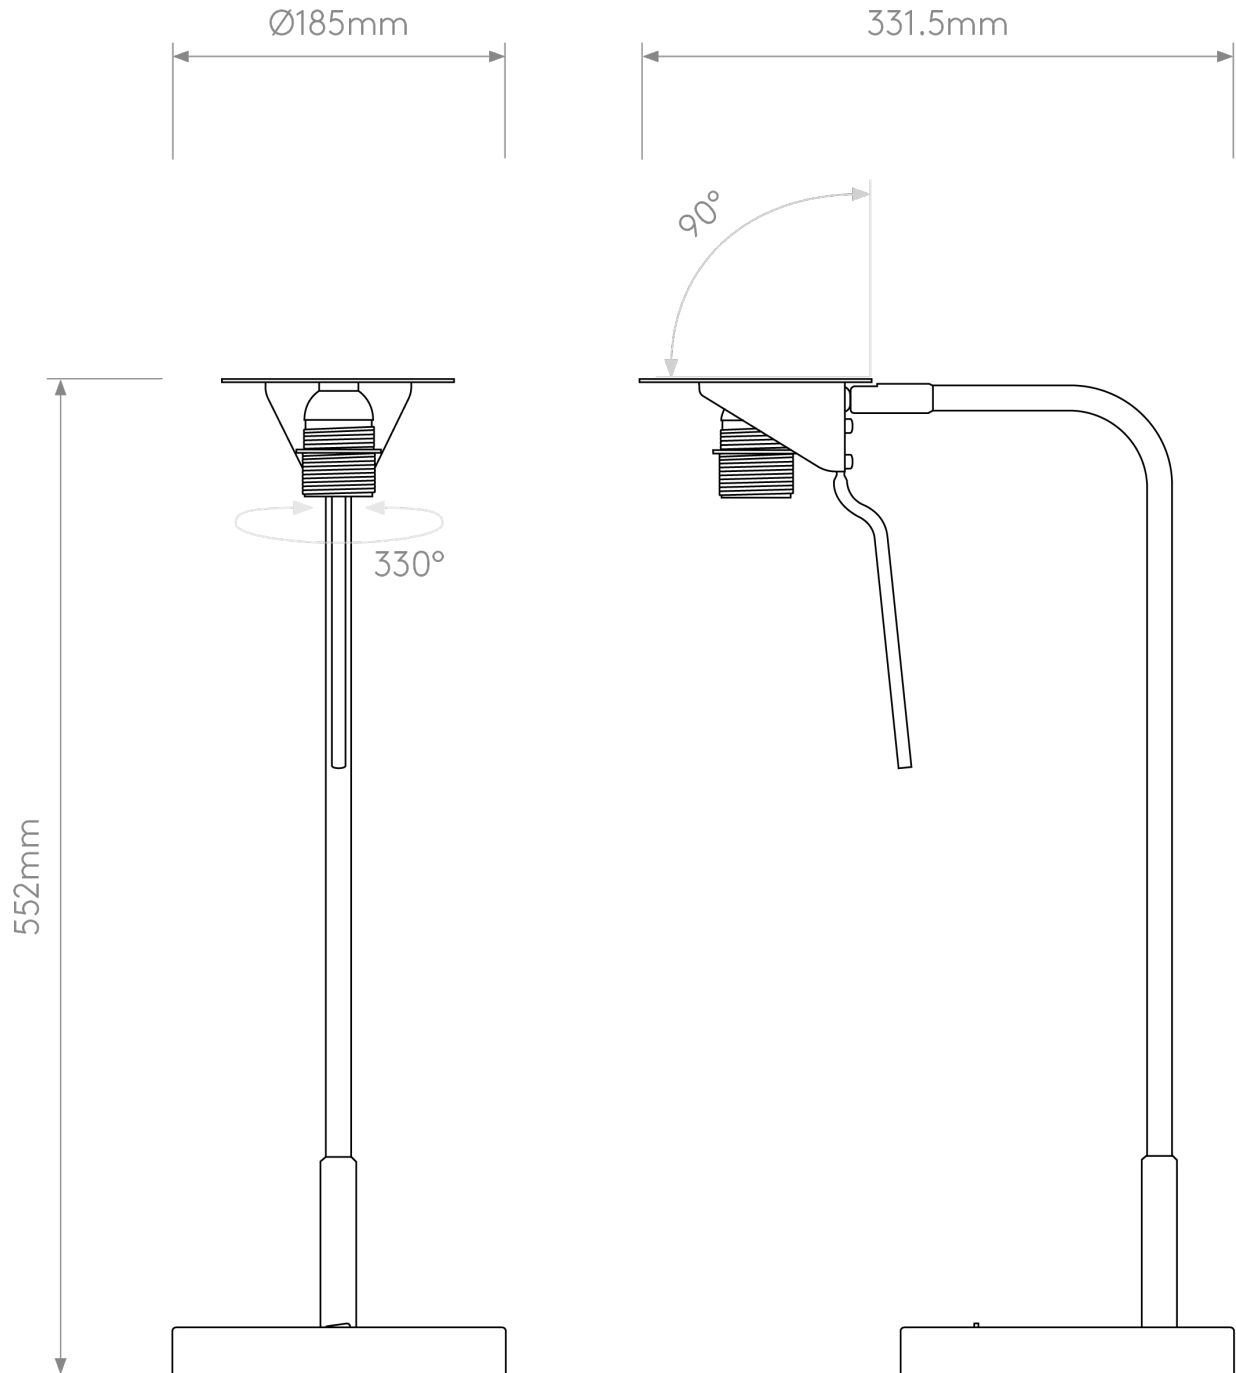

Astro Lighting - Mitsu - 5018034 & 1394009 - Nickel Black Putty Table Lamp With Shade

CONTACT