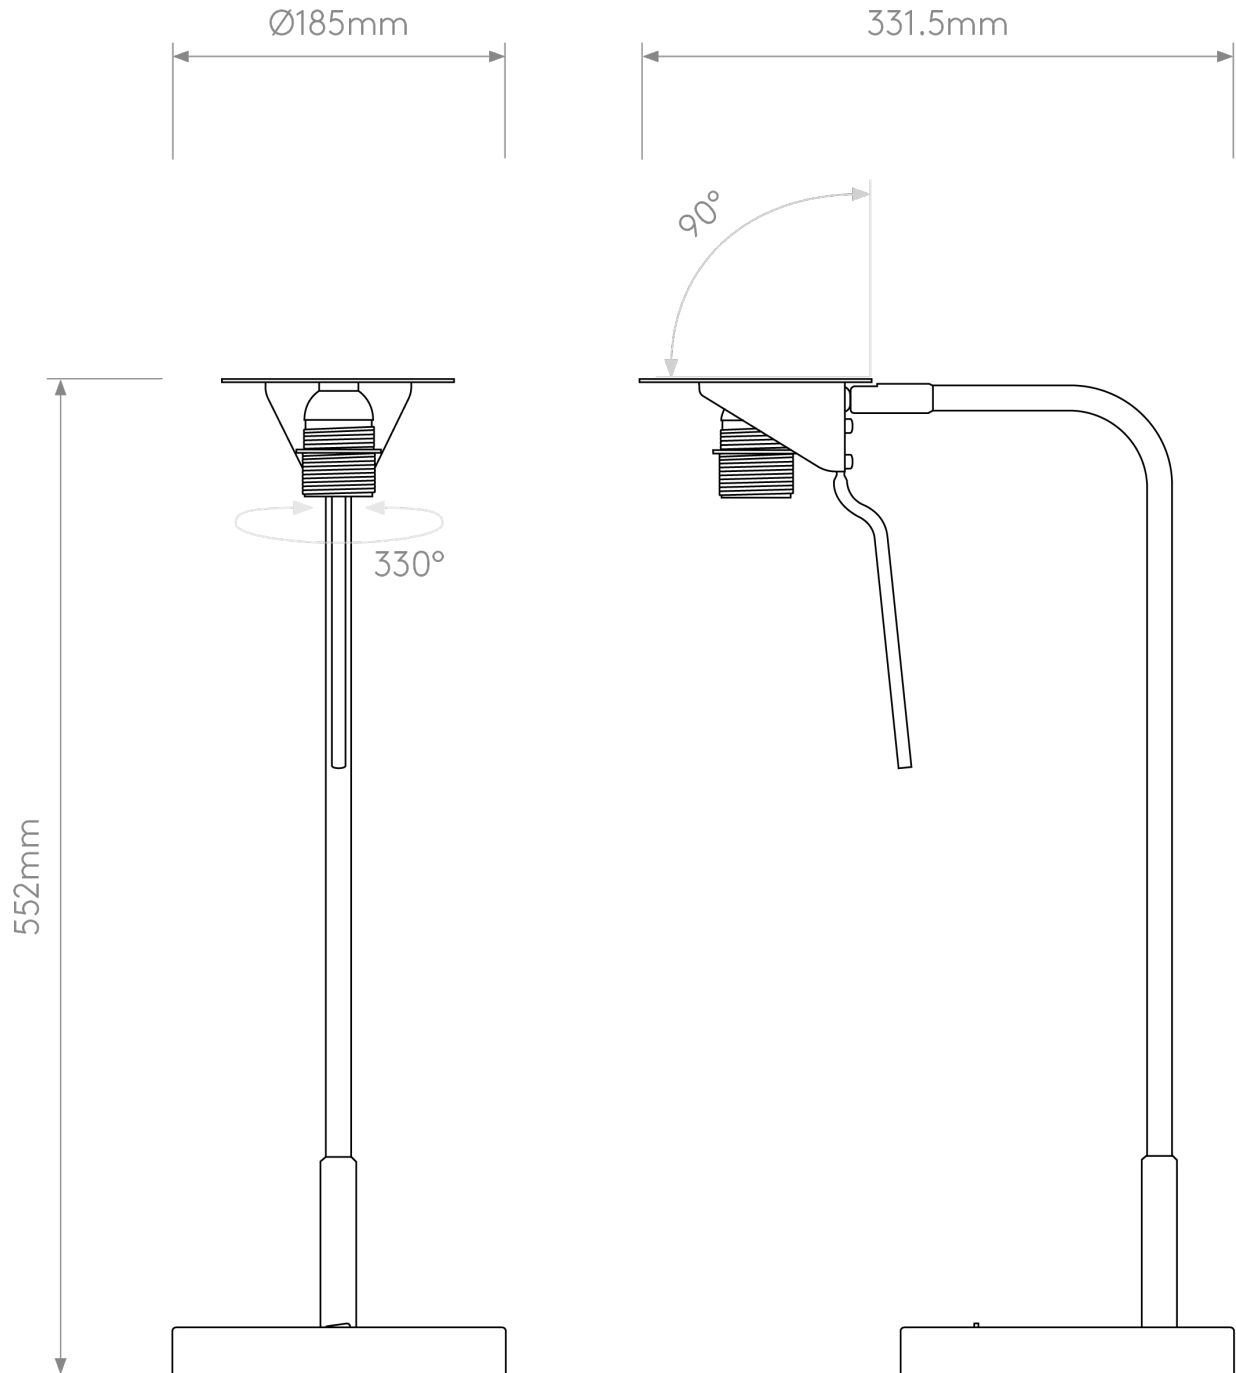

Astro Lighting - Mitsu - 1394010 - Bronze Black Excluding Shade Base Only Table Lamp

CONTACT