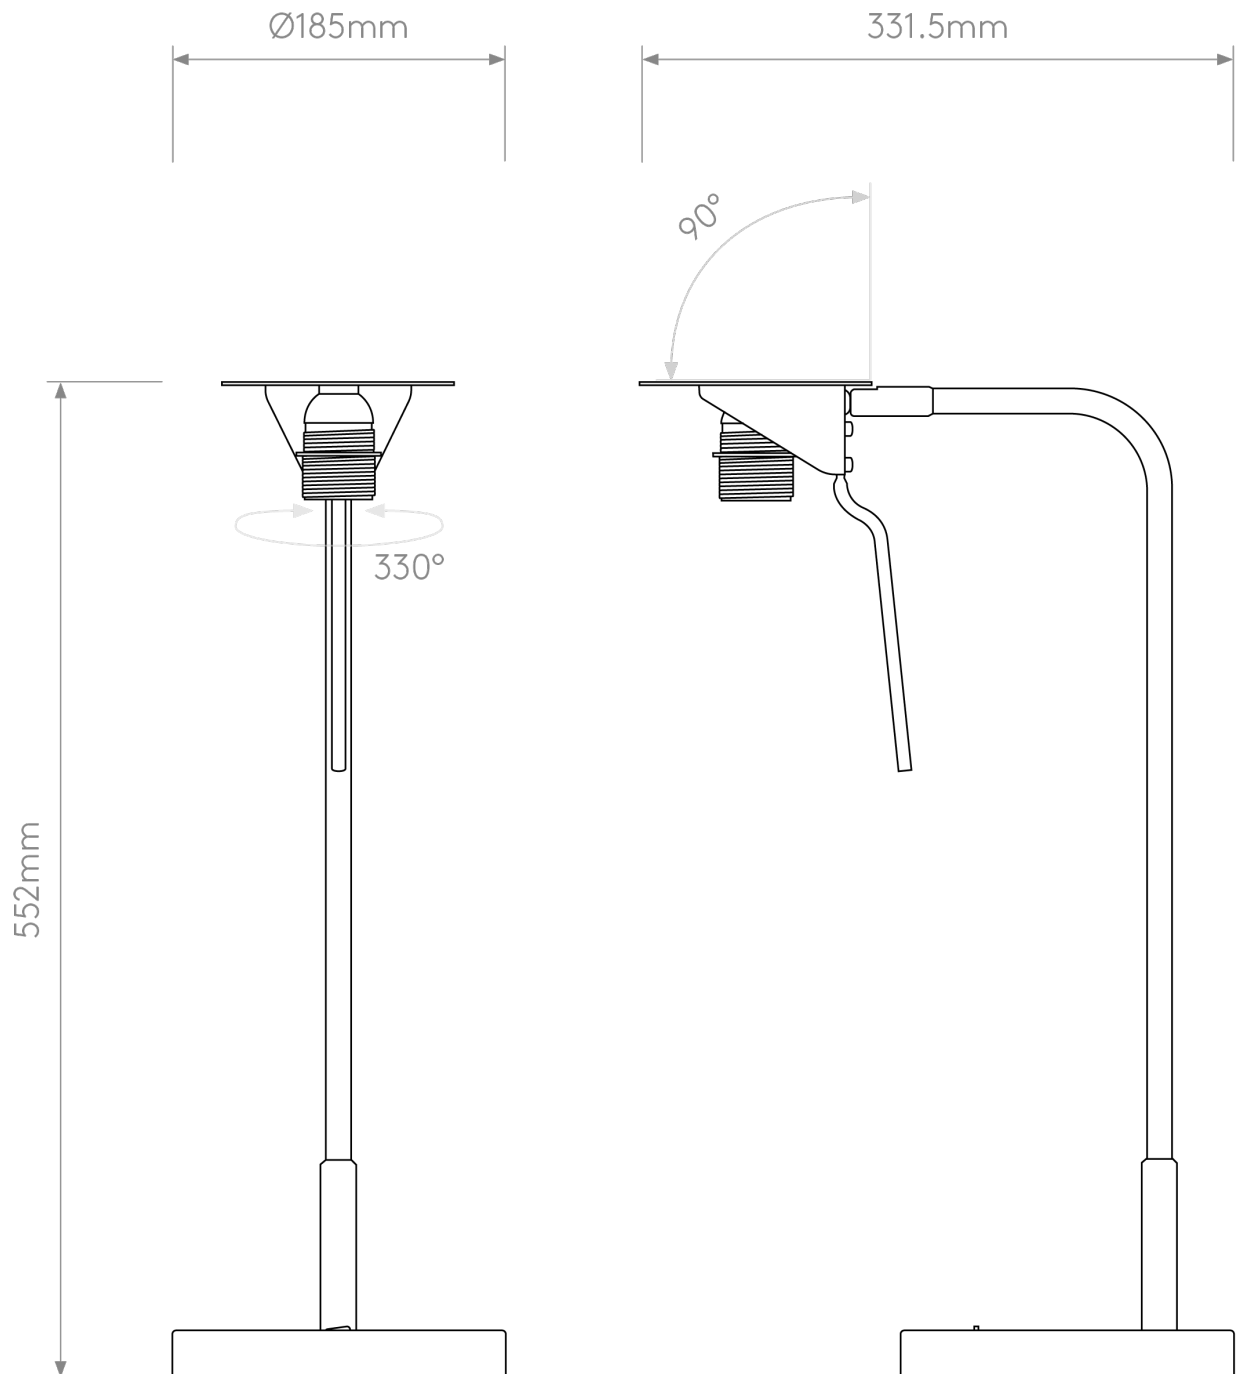

Astro Lighting - Mitsu - 5018031 & 1394010 - Bronze Black White Table Lamp With Shade

CONTACT