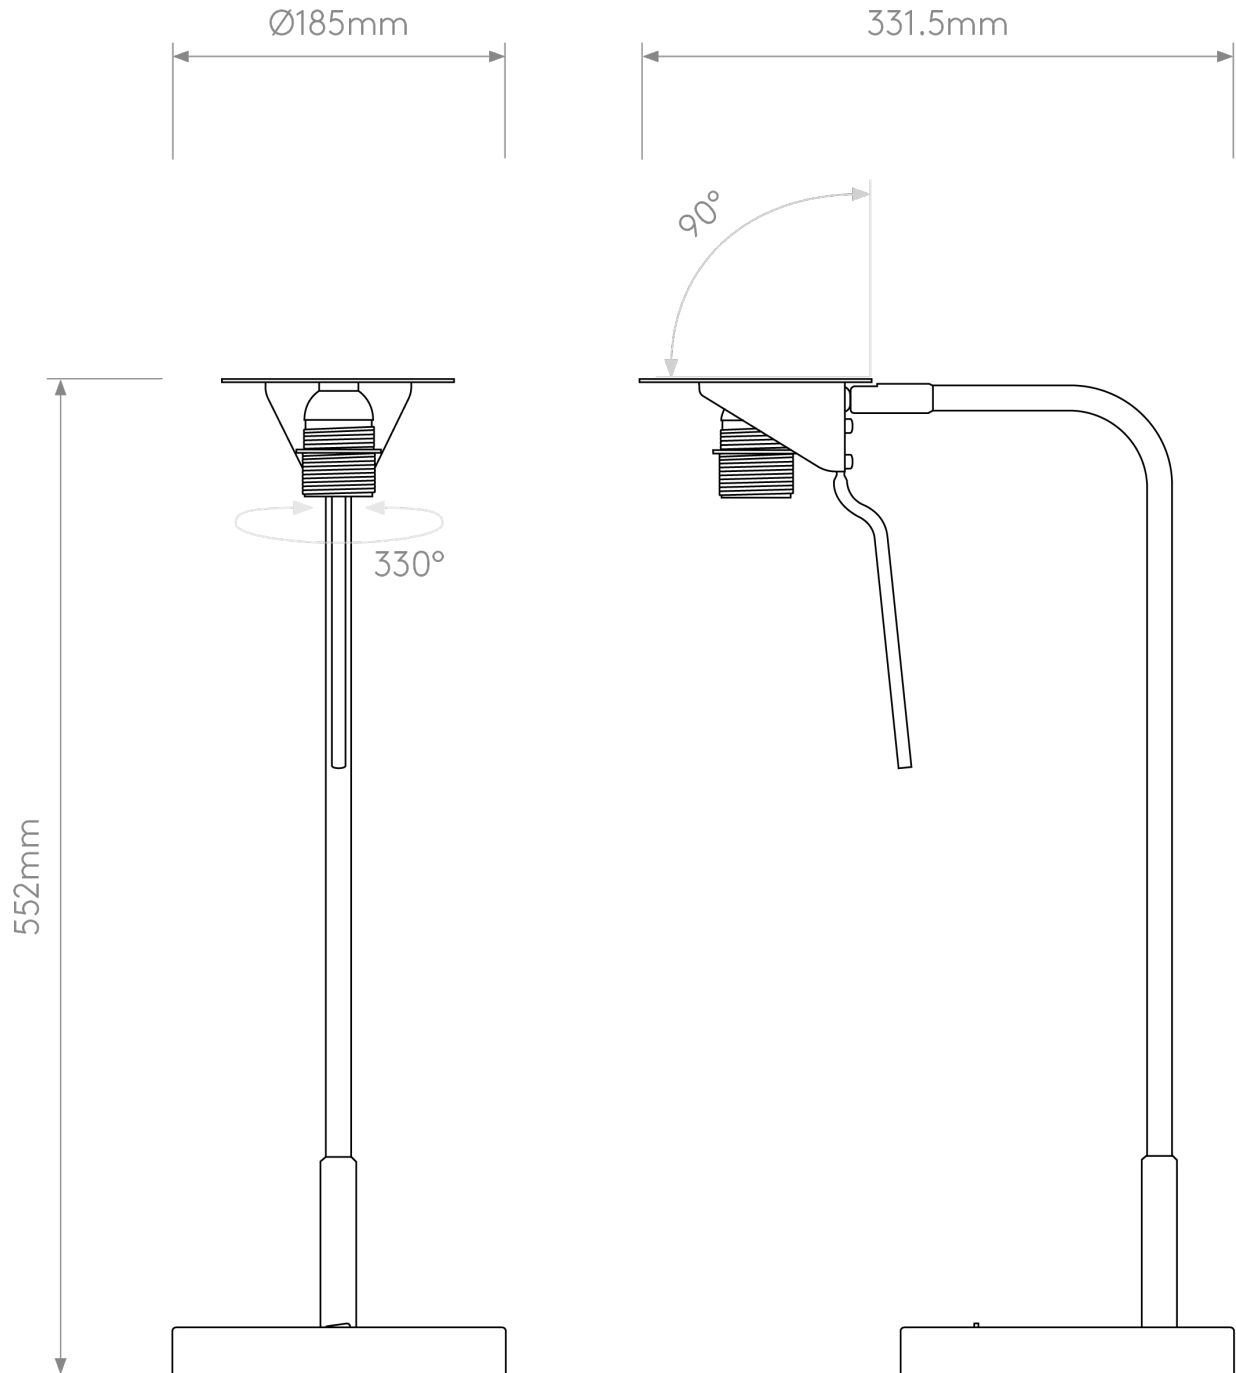

Astro Lighting - Mitsu - 5018033 & 1394010 - Bronze Black Oyster Table Lamp With Shade

CONTACT