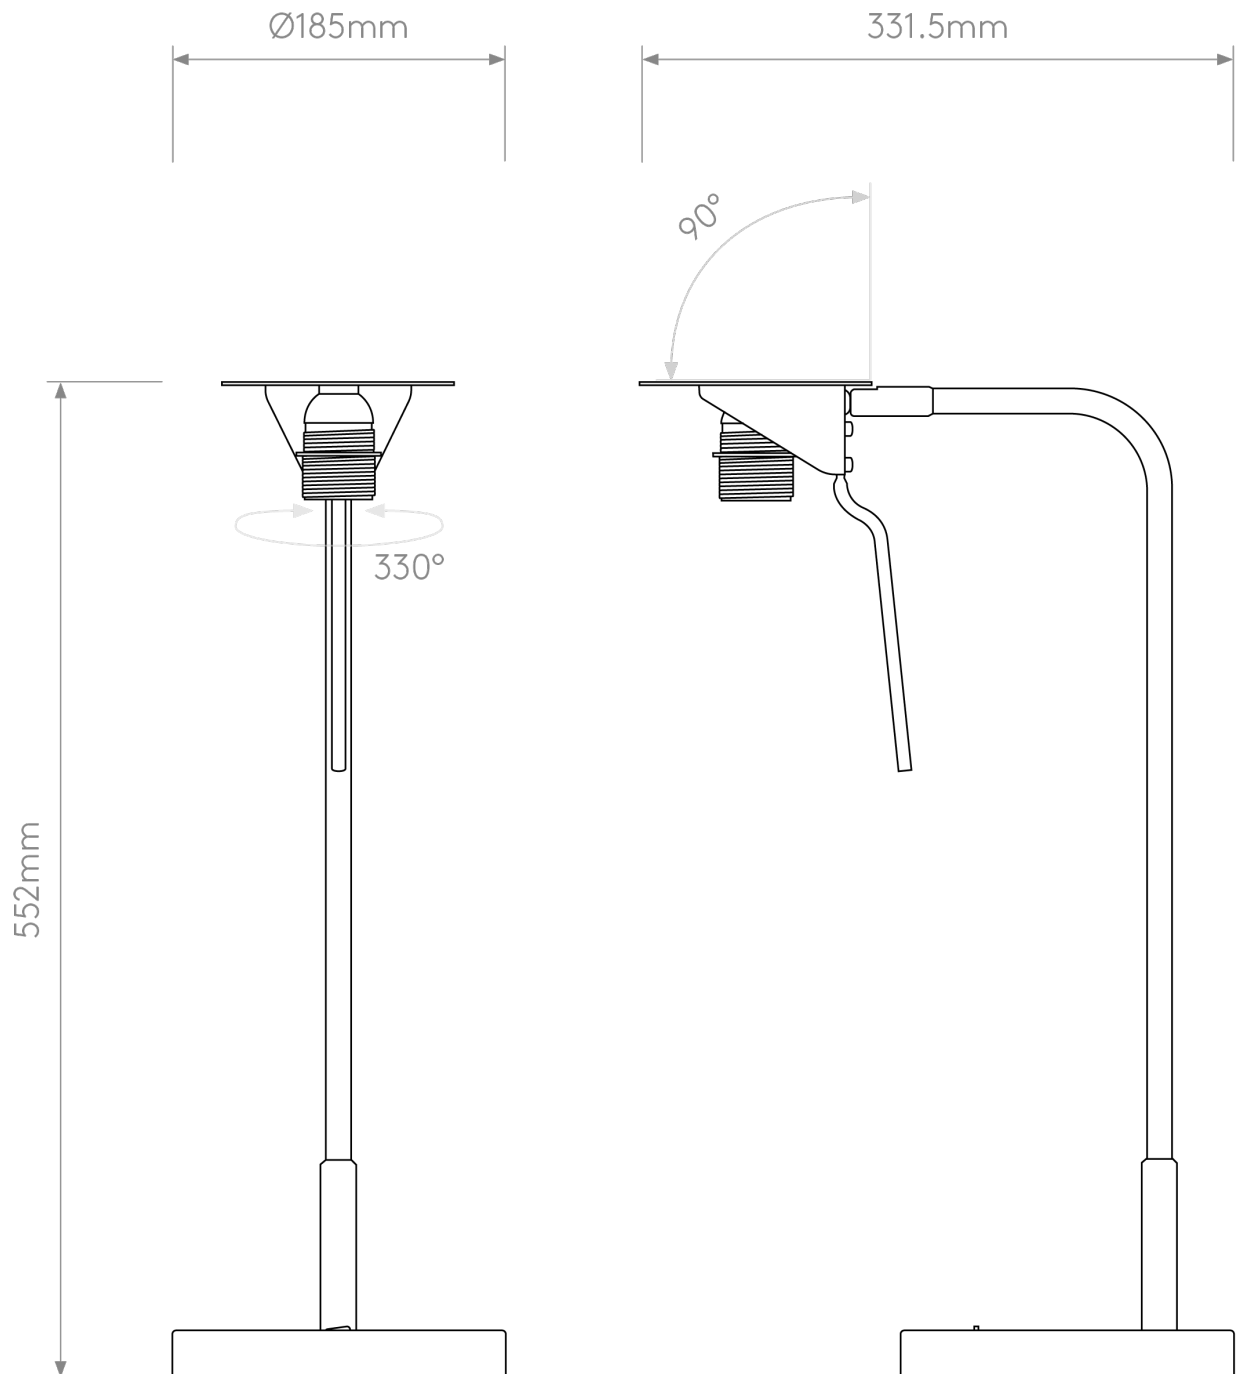

Astro Lighting - Mitsu - 5018034 & 1394010 - Bronze Black Putty Table Lamp With Shade

CONTACT