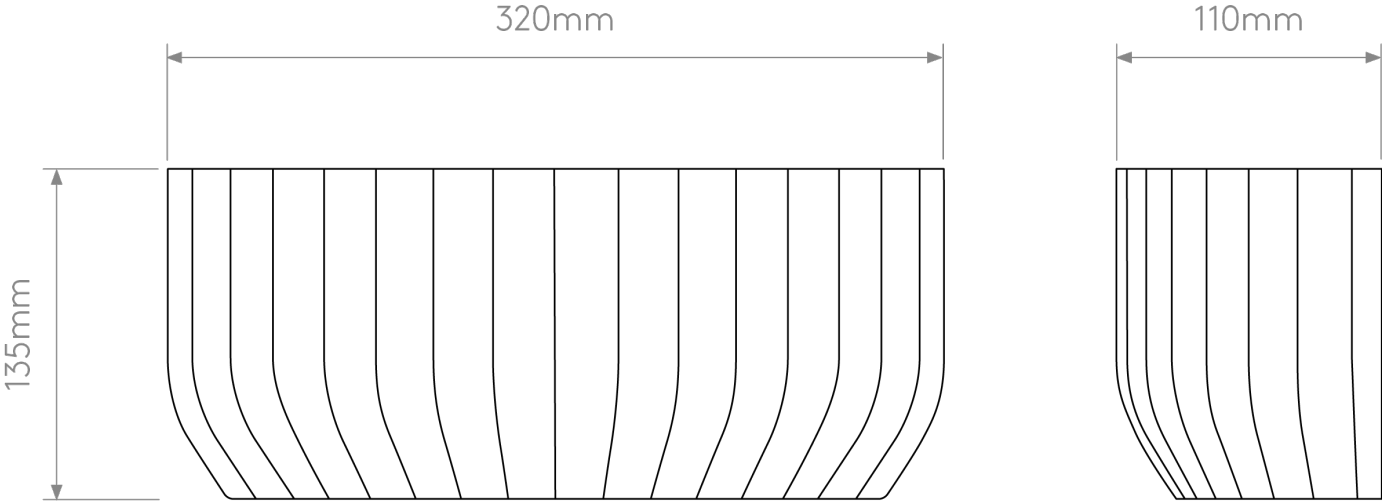

Astro Lighting - Blend 1439001 - Plaster Wall Light

**CONTACT**