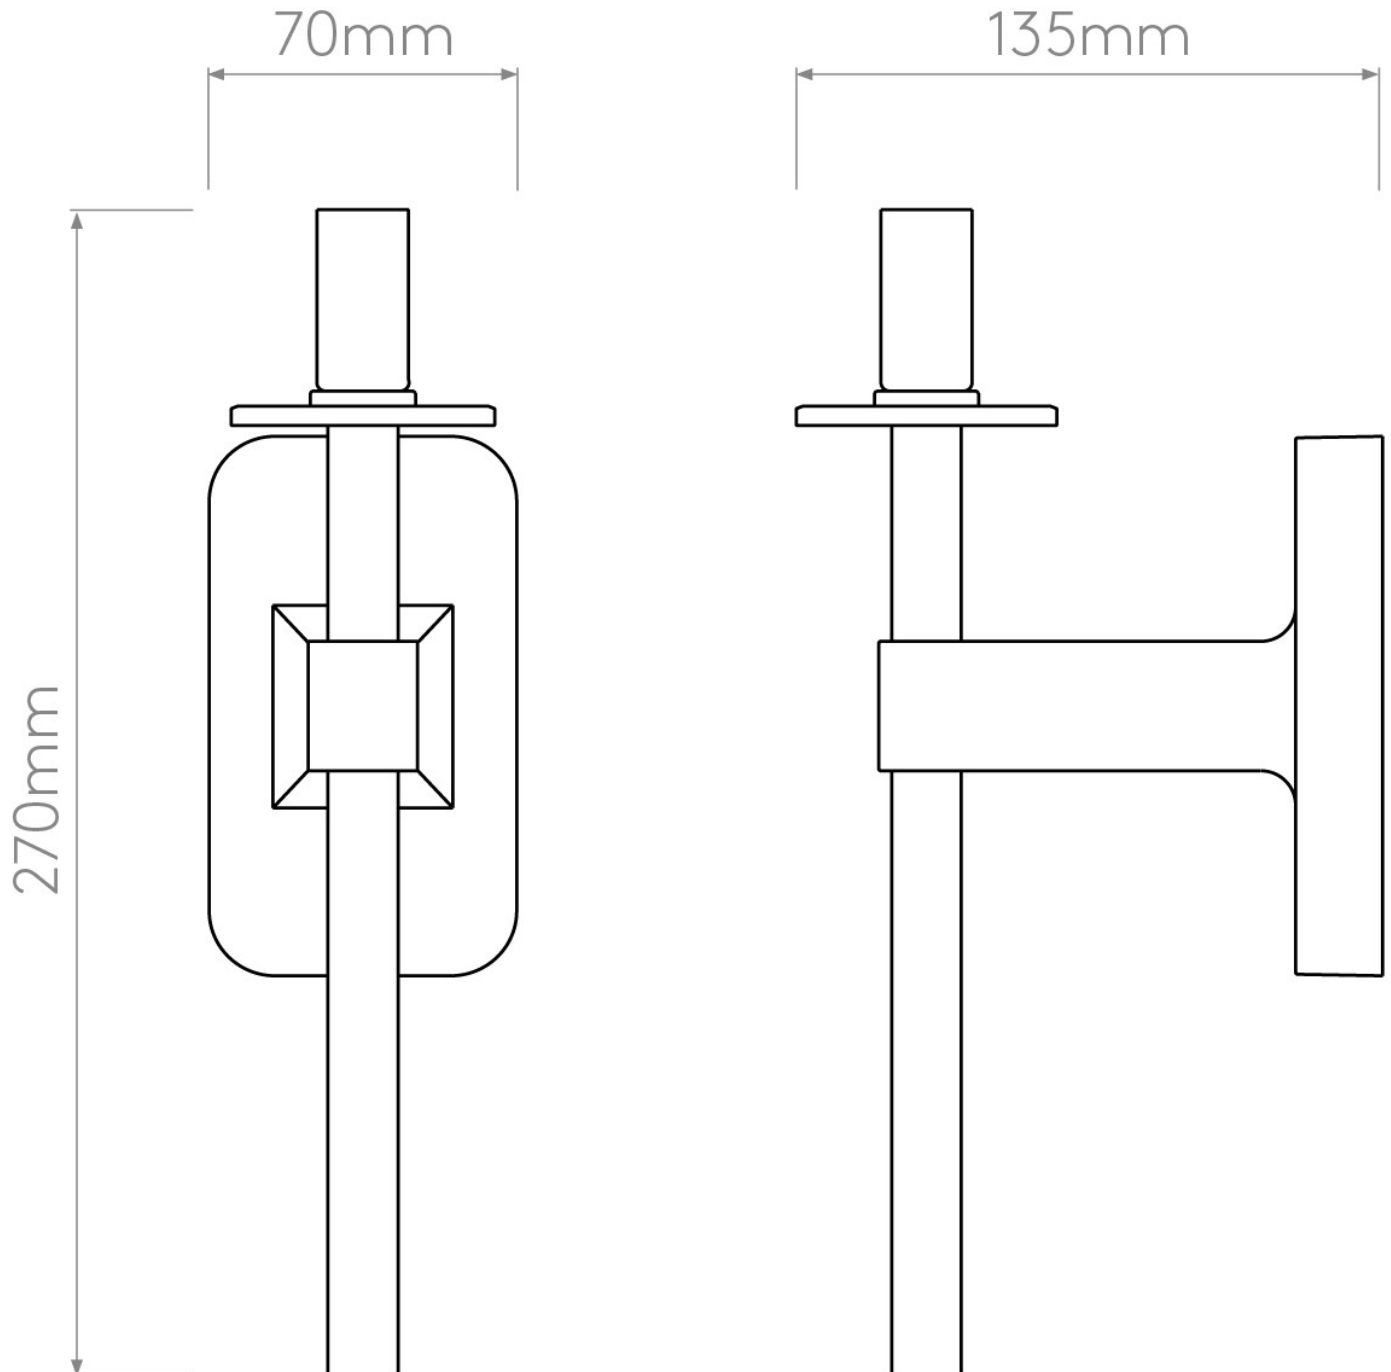

Astro Lighting - Tacoma Single 1429001 - IP44 Polished Chrome Wall Light Excluding Shade

**CONTACT**