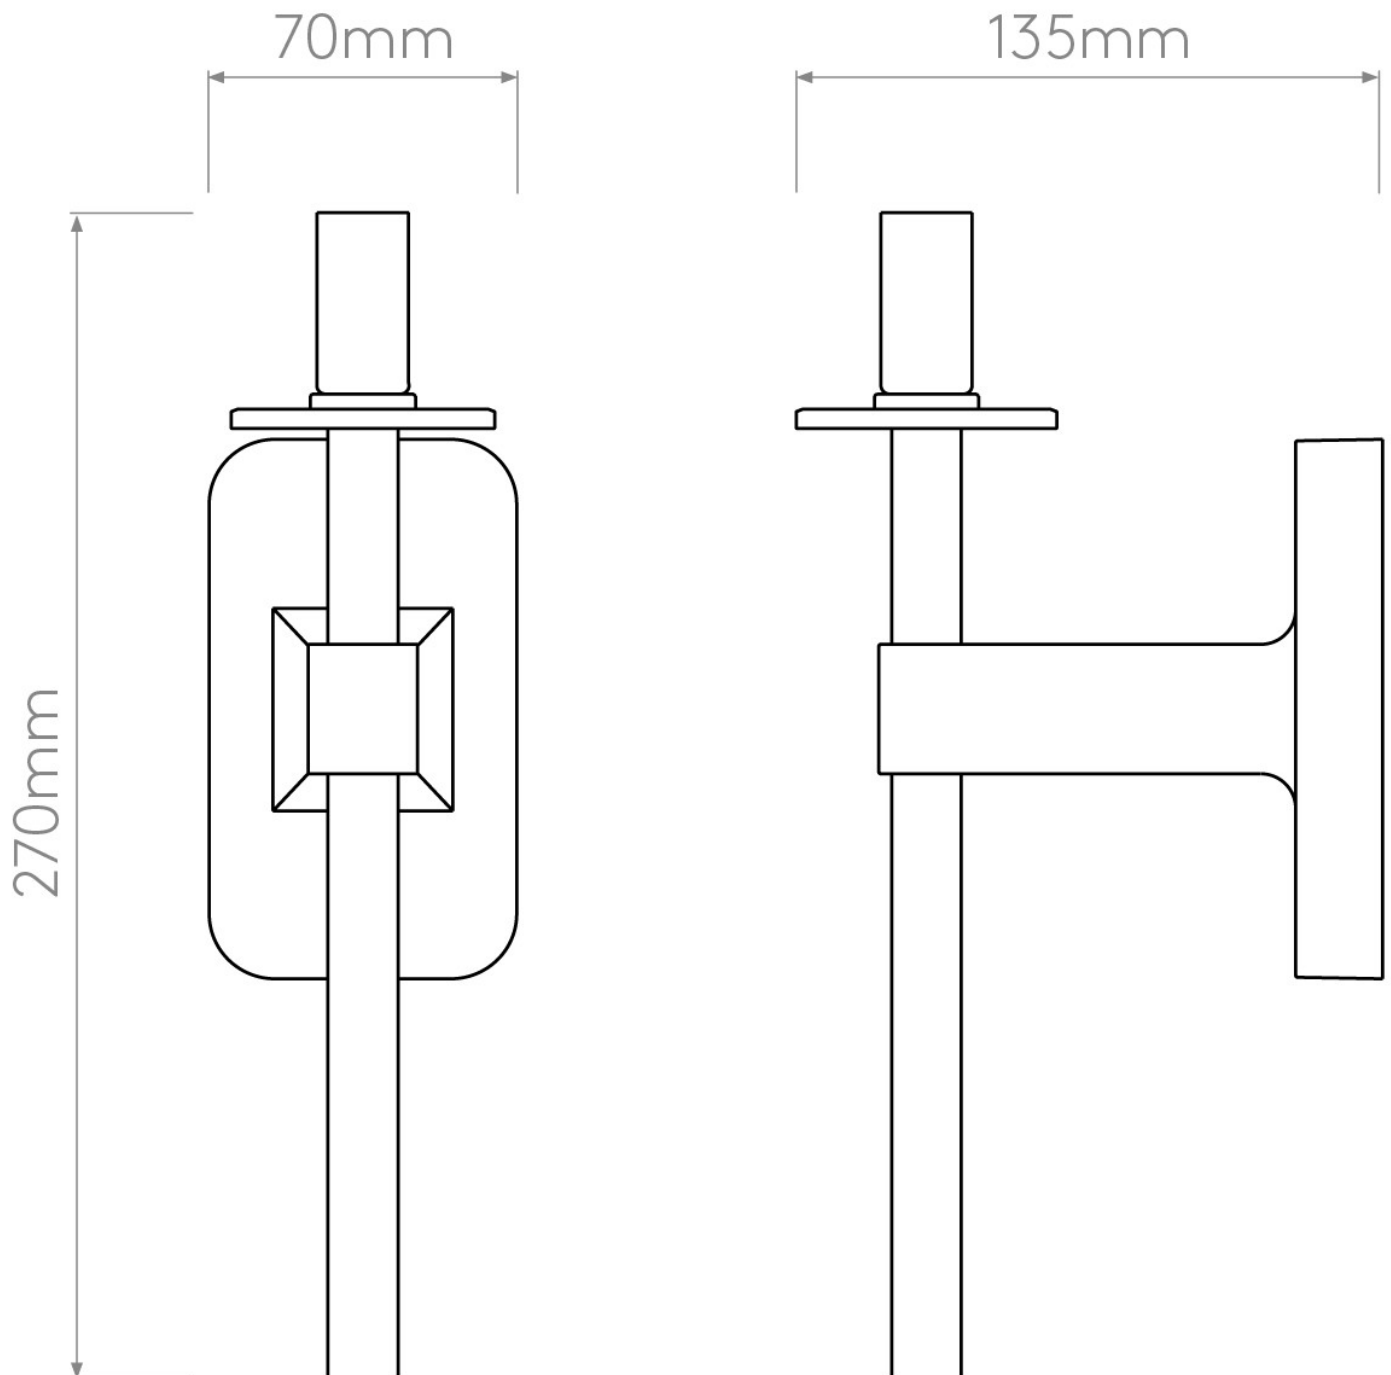

Astro Lighting - Tacoma Single 1429007 - IP44 Antique Brass Wall Light Excluding Shade

CONTACT