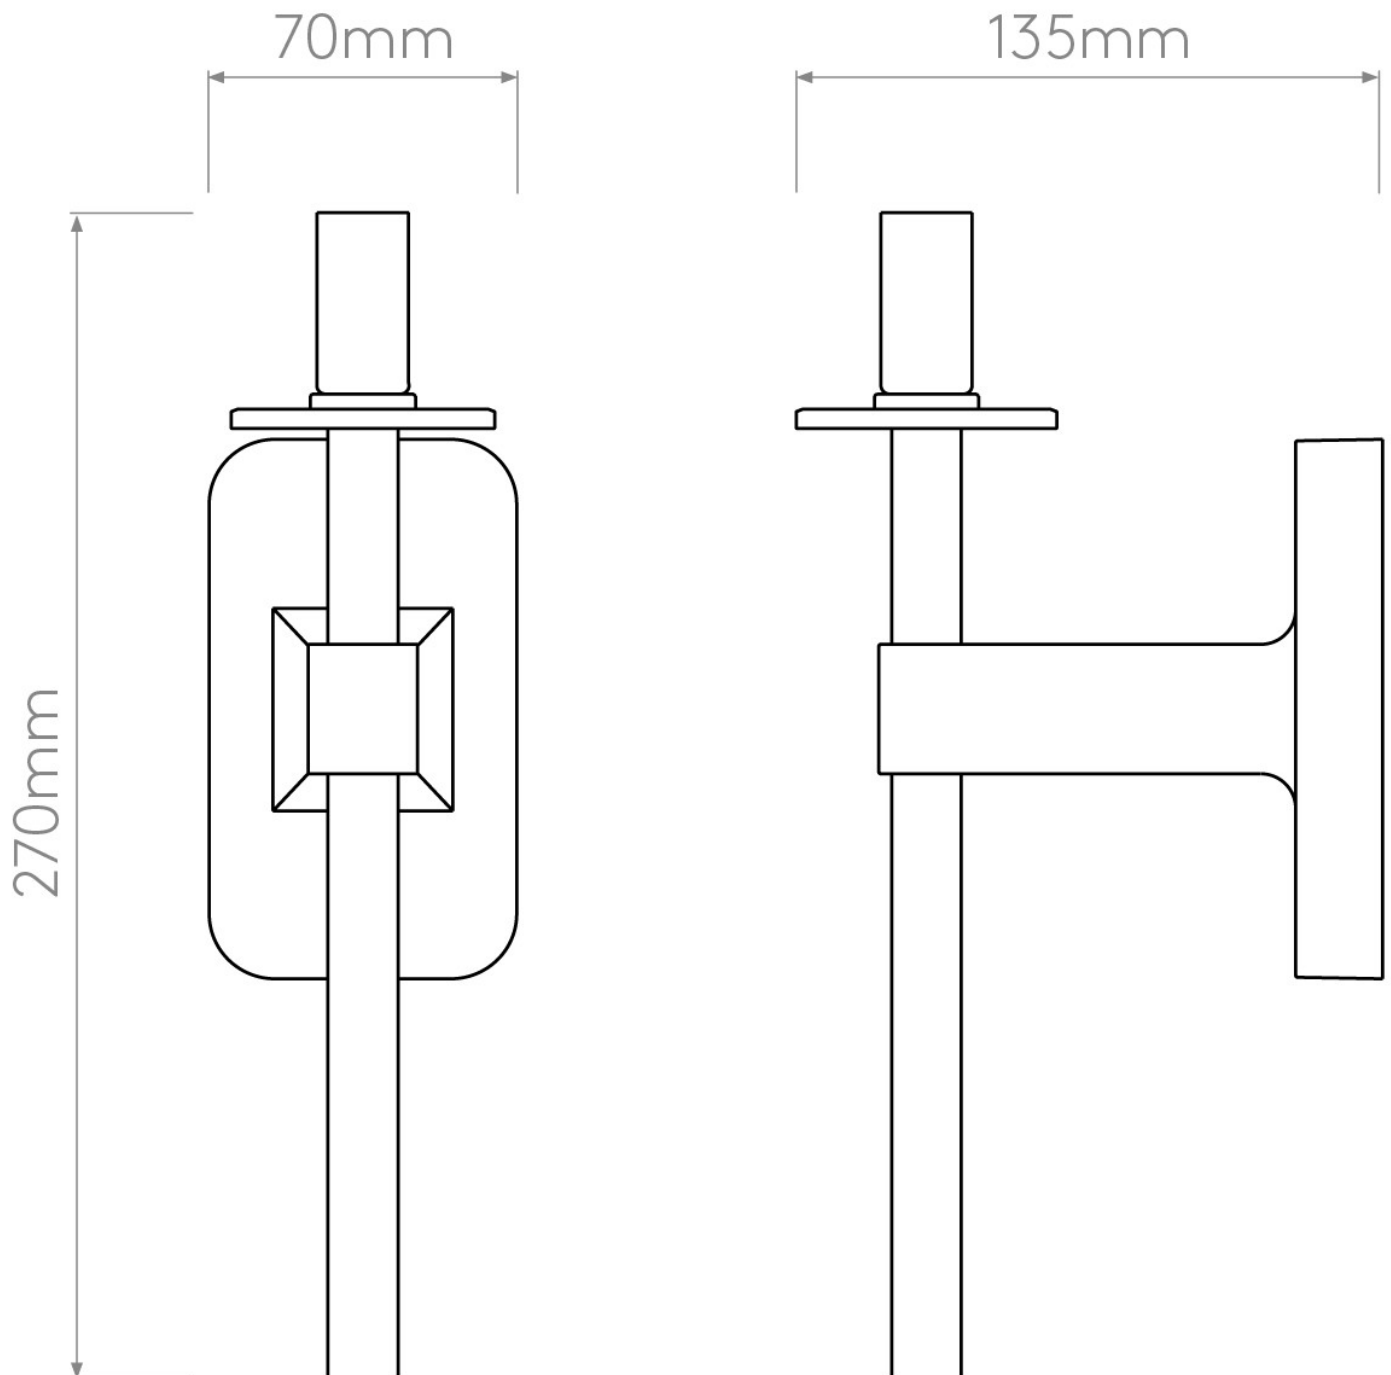

Astro Lighting - Tacoma Single 1429004 - IP44 Matt Black Wall Light Excluding Shade

CONTACT