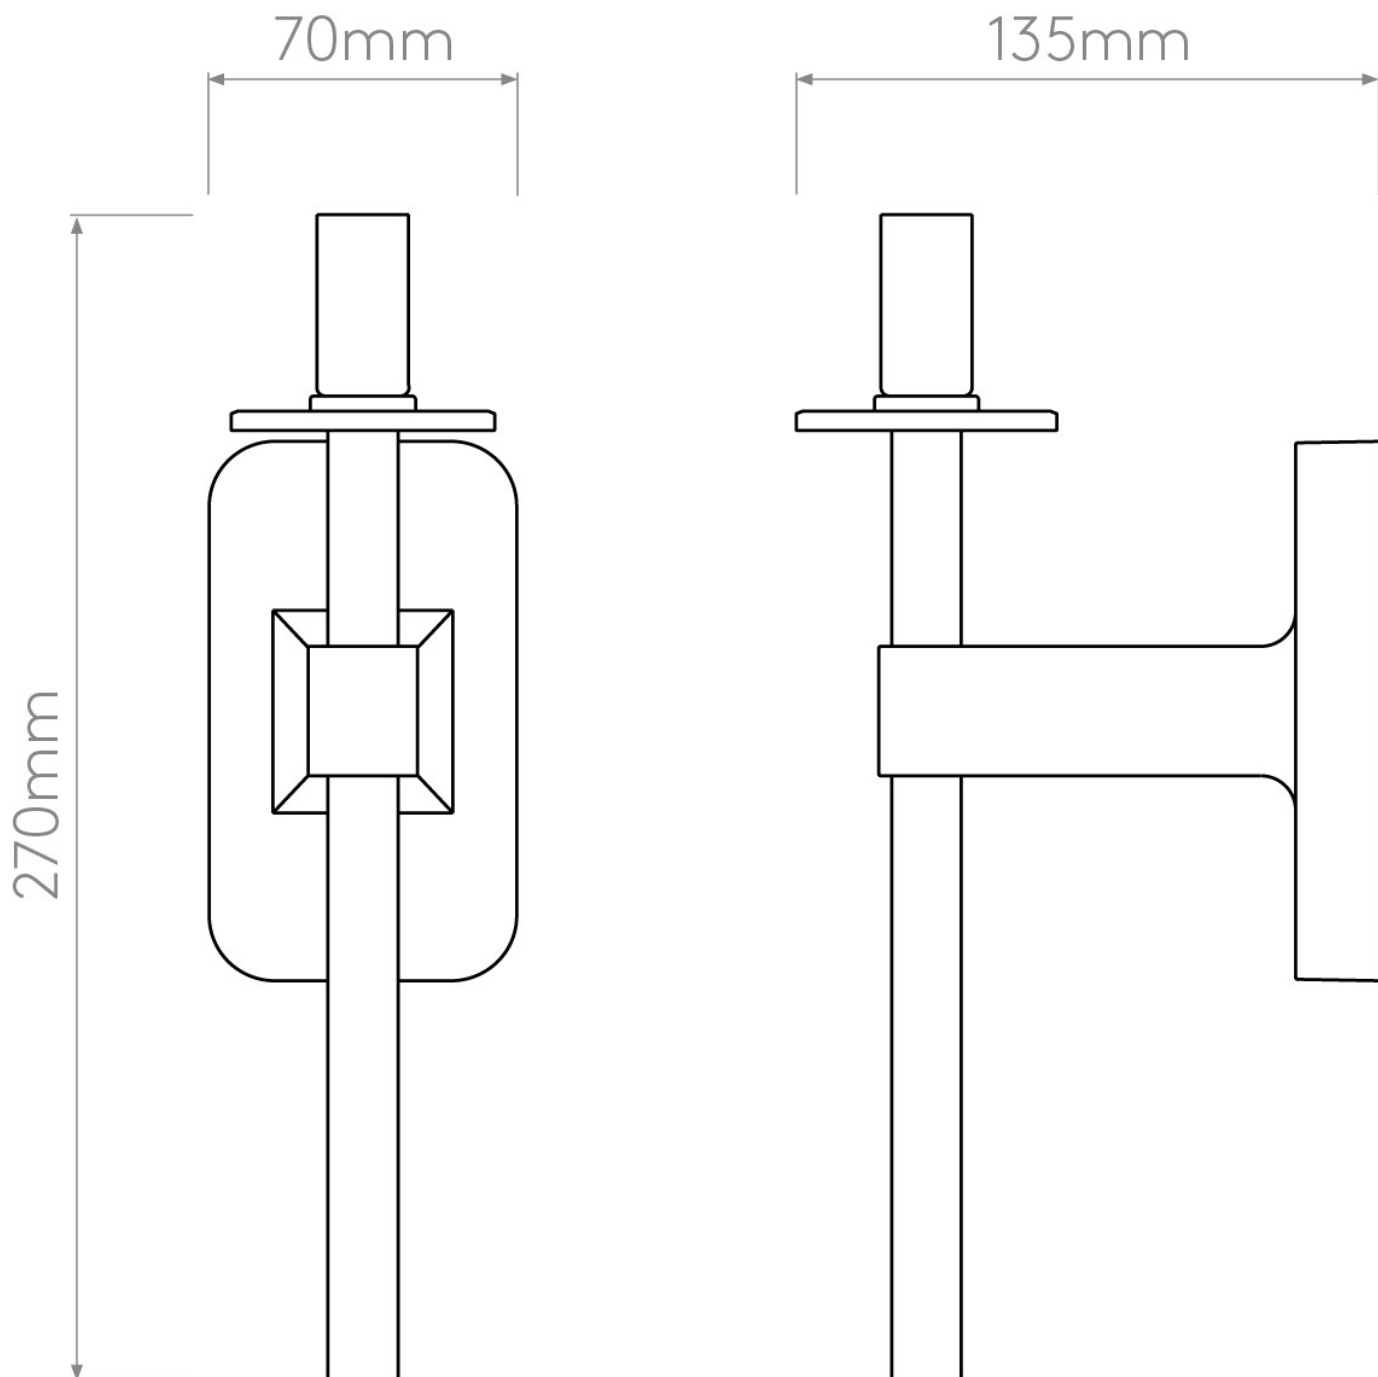

Astro Lighting - Tacoma Single 1429001 & 5036001 - IP44 Polished Chrome Wall Light with White Glass Shade

CONTACT