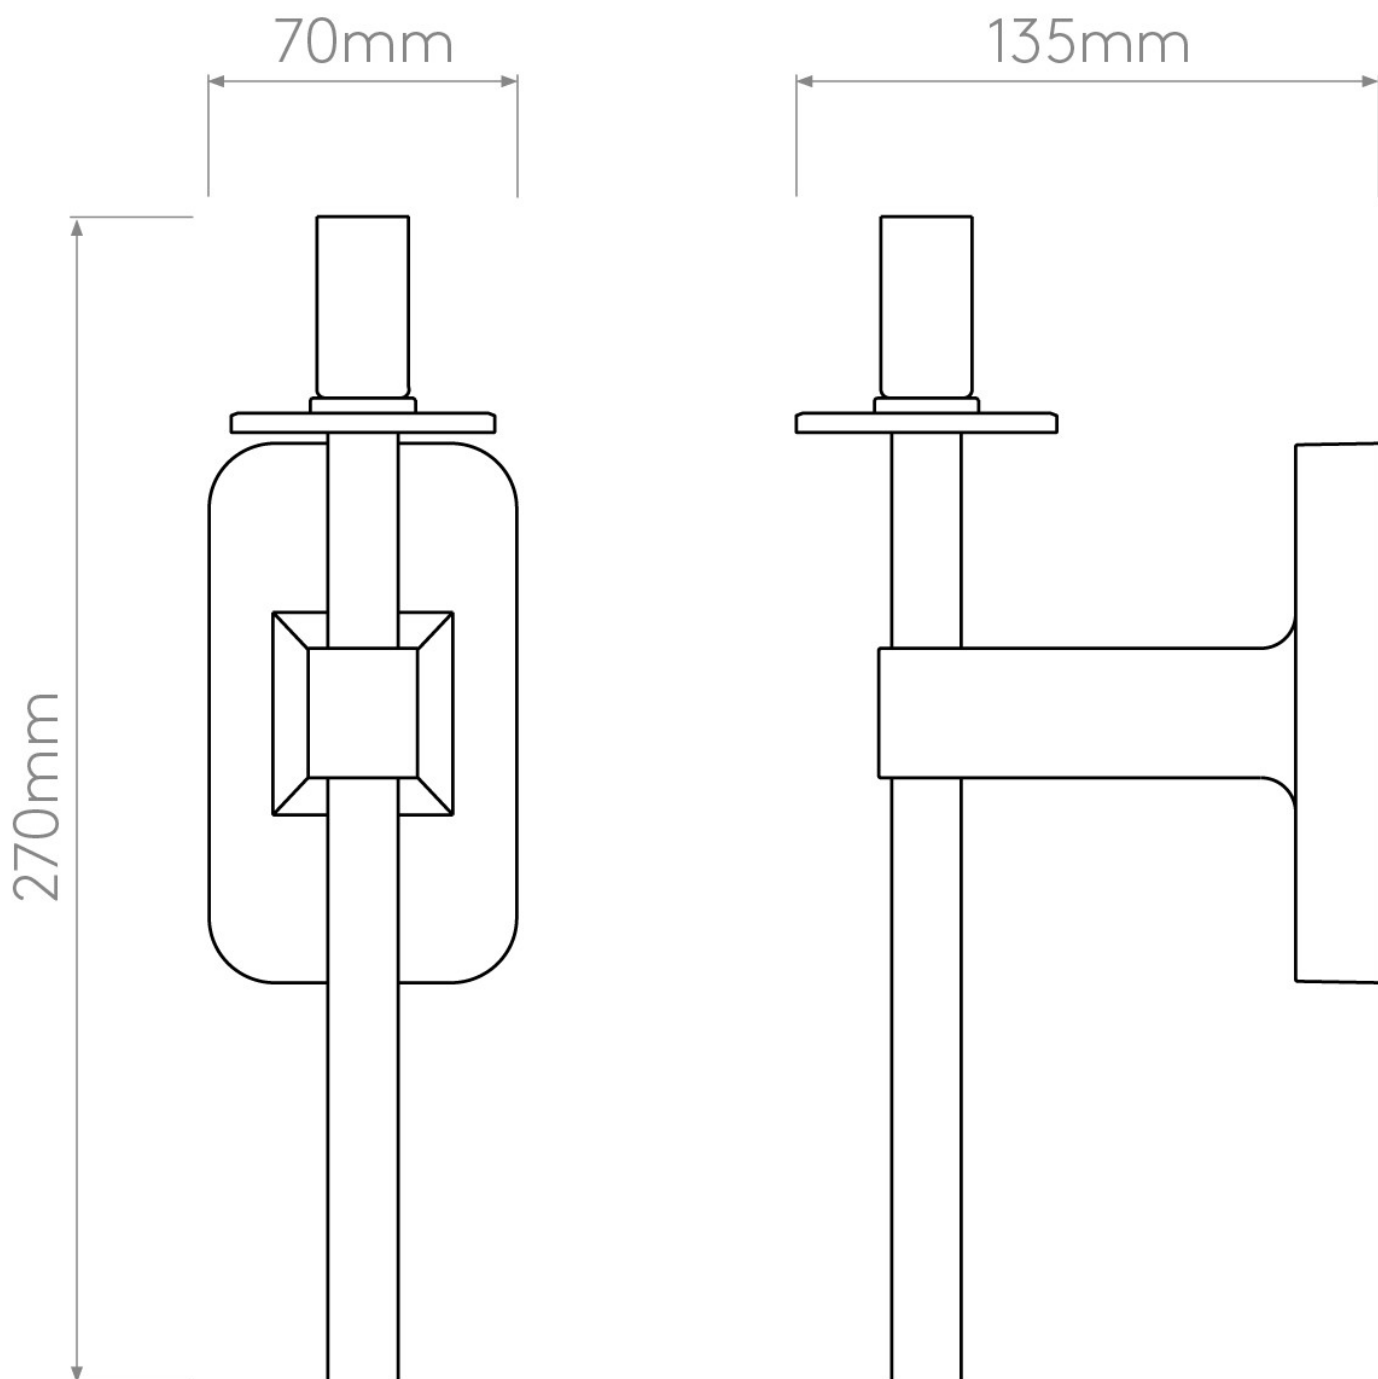

Astro Lighting - Tacoma Single 1429001 & 5036004 - IP44 Polished Chrome Wall Light with White Ribbed Glass Shade

CONTACT