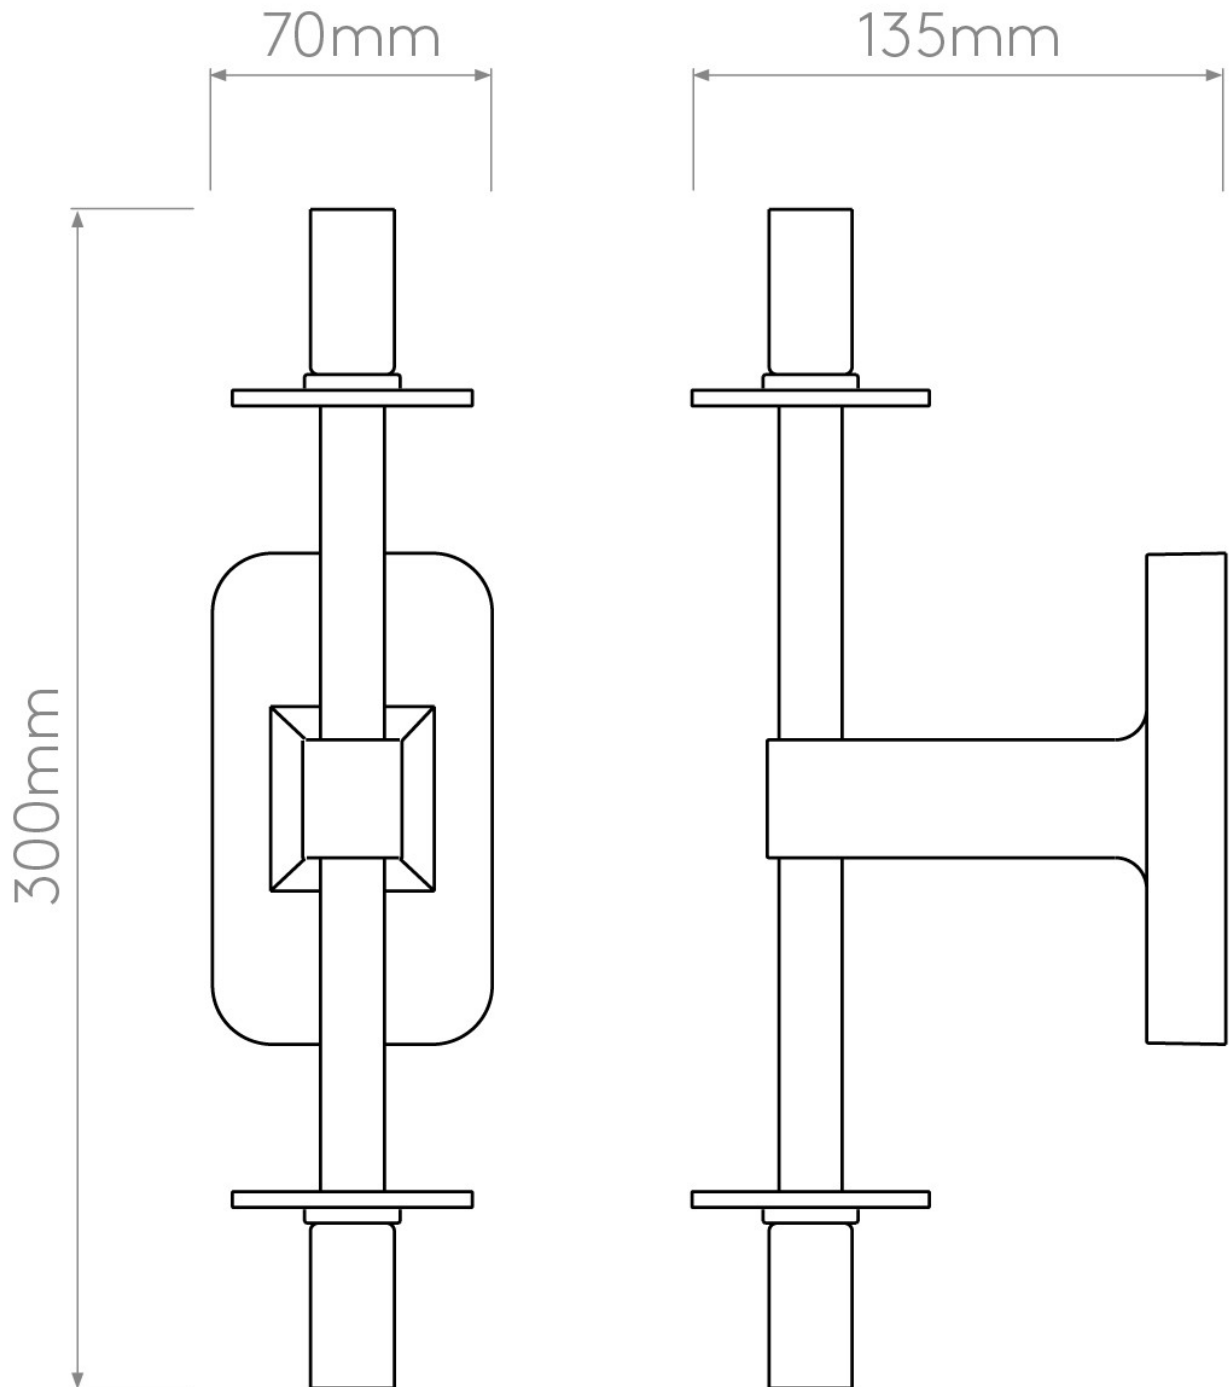

Astro Lighting - Tacoma Twin 1429002 & 5036004 - IP44 Polished Chrome Wall Light with White Ribbed Glass Shades

**CONTACT**