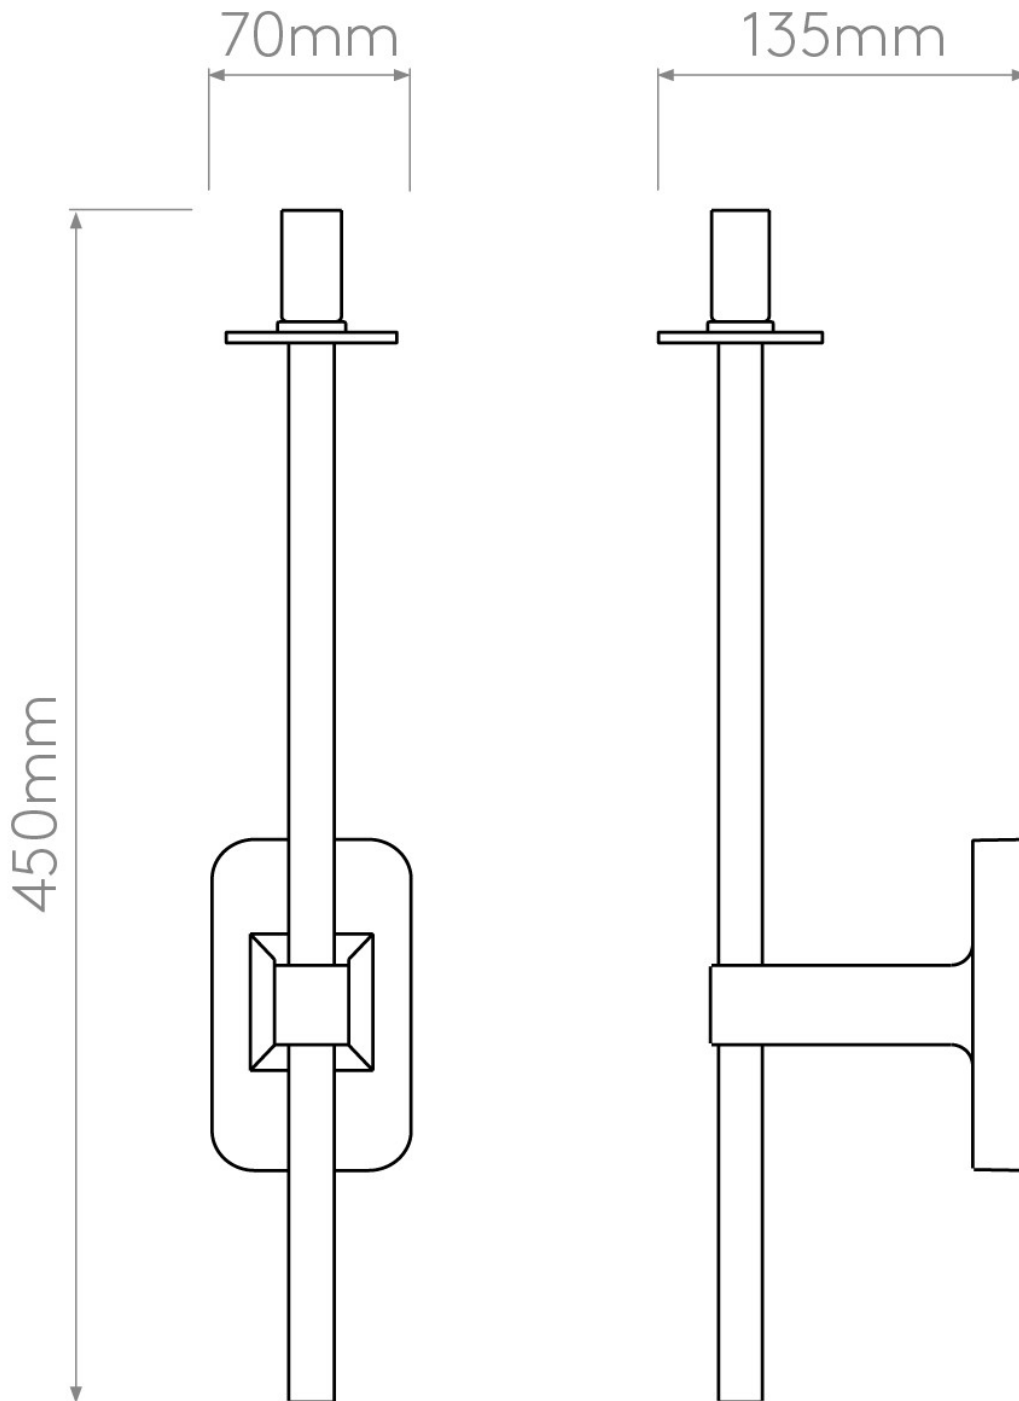

Astro Lighting - Tacoma Single Grande 1429003 & 5036005 - IP44 Polished Chrome Wall Light with Smoked Ribbed Glass