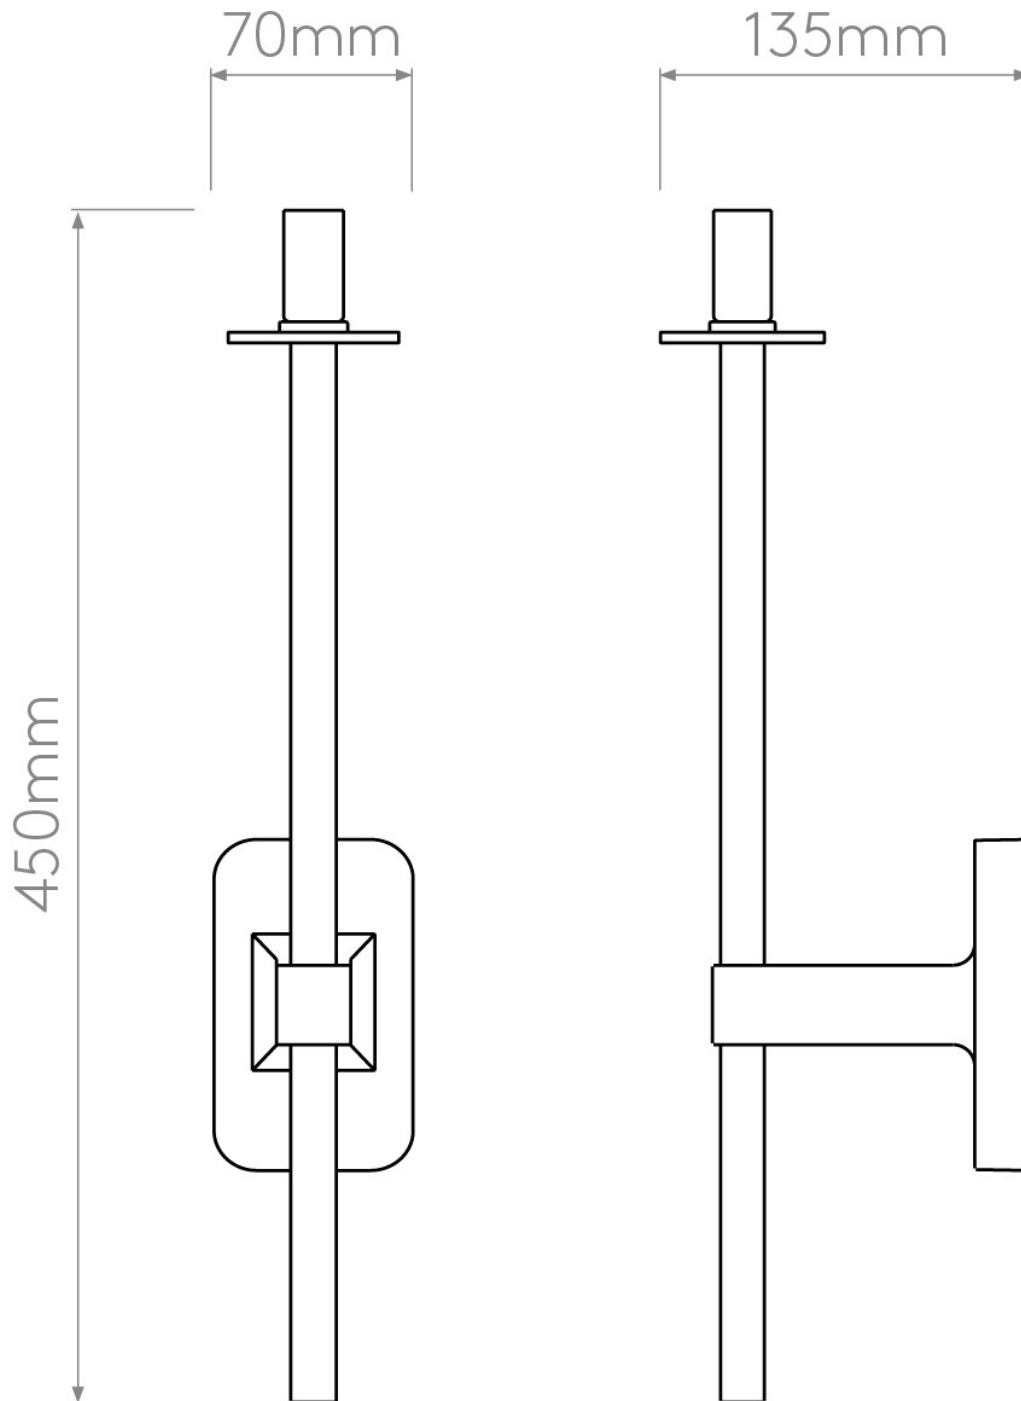

Astro Lighting - Tacoma Single Grande 1429003 & 5036001 - IP44 Polished Chrome Wall Light with White Glass Shade

CONTACT