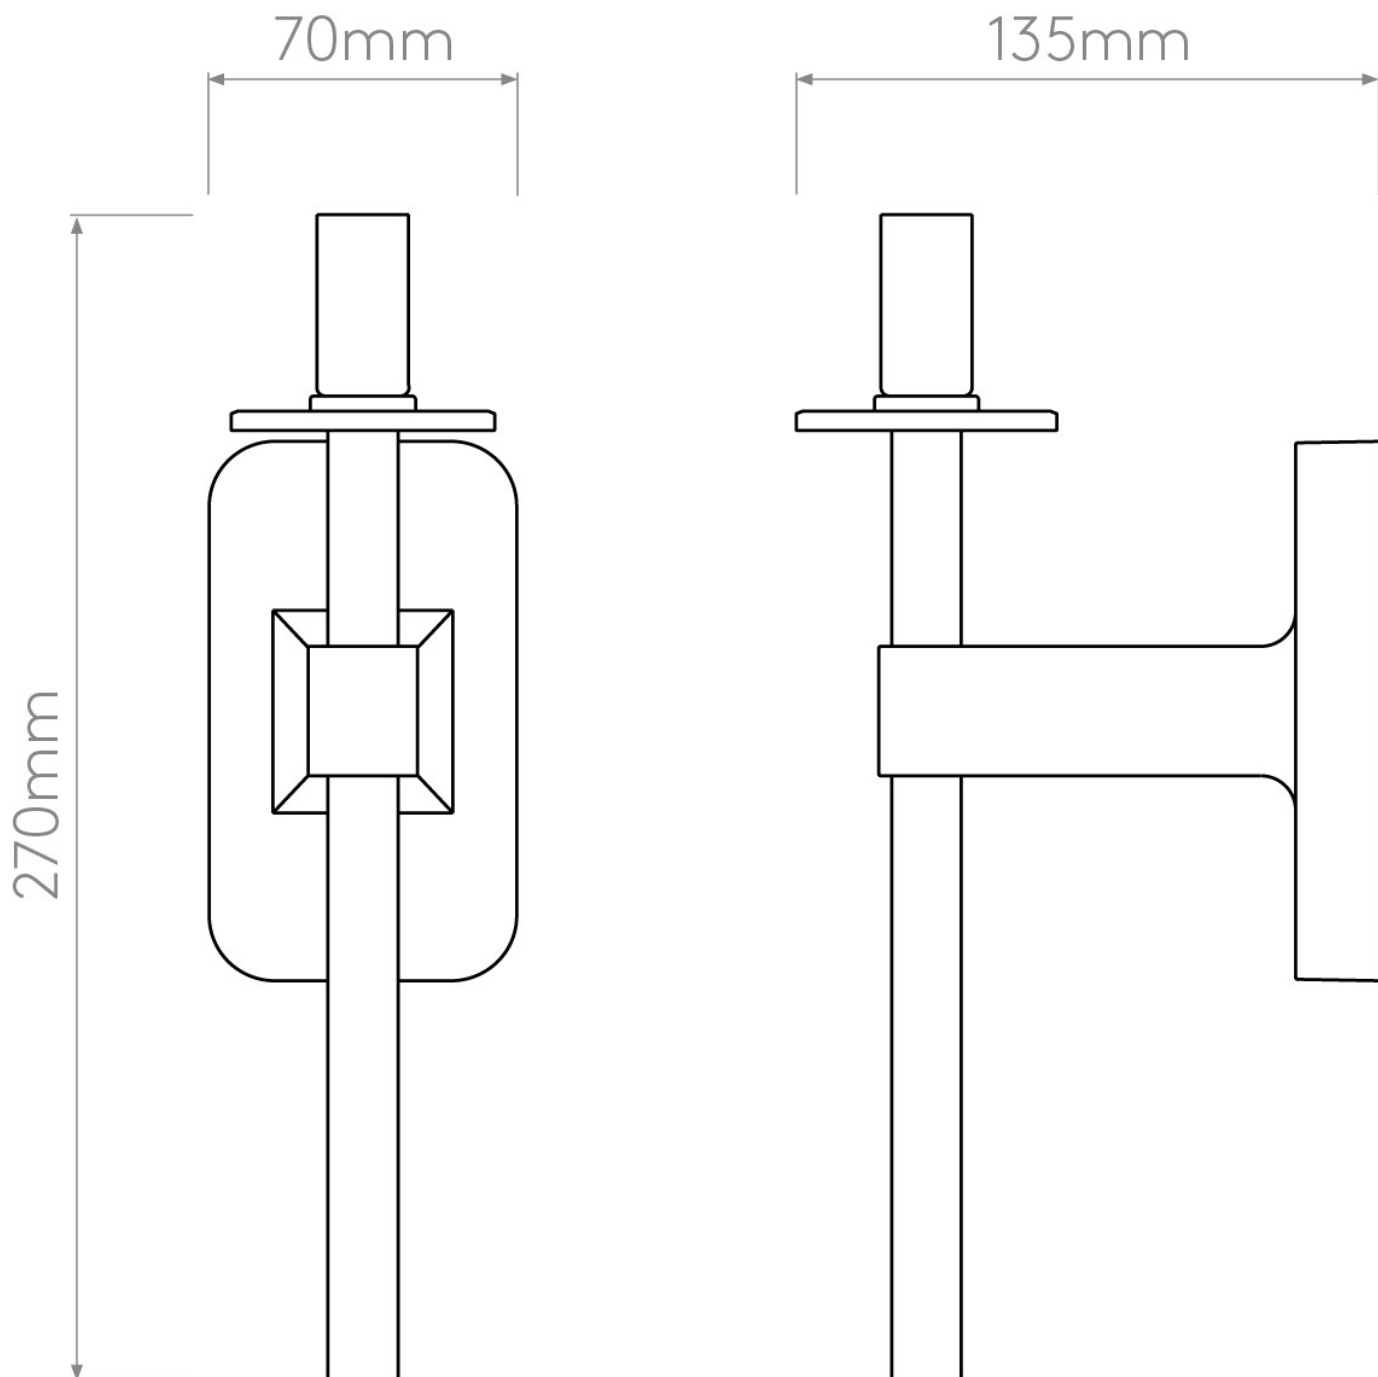

Astro Lighting - Tacoma Single 1429004 & 5036005 - IP44 Matt Black Wall Light with Smoked Ribbed Glass Shade

CONTACT