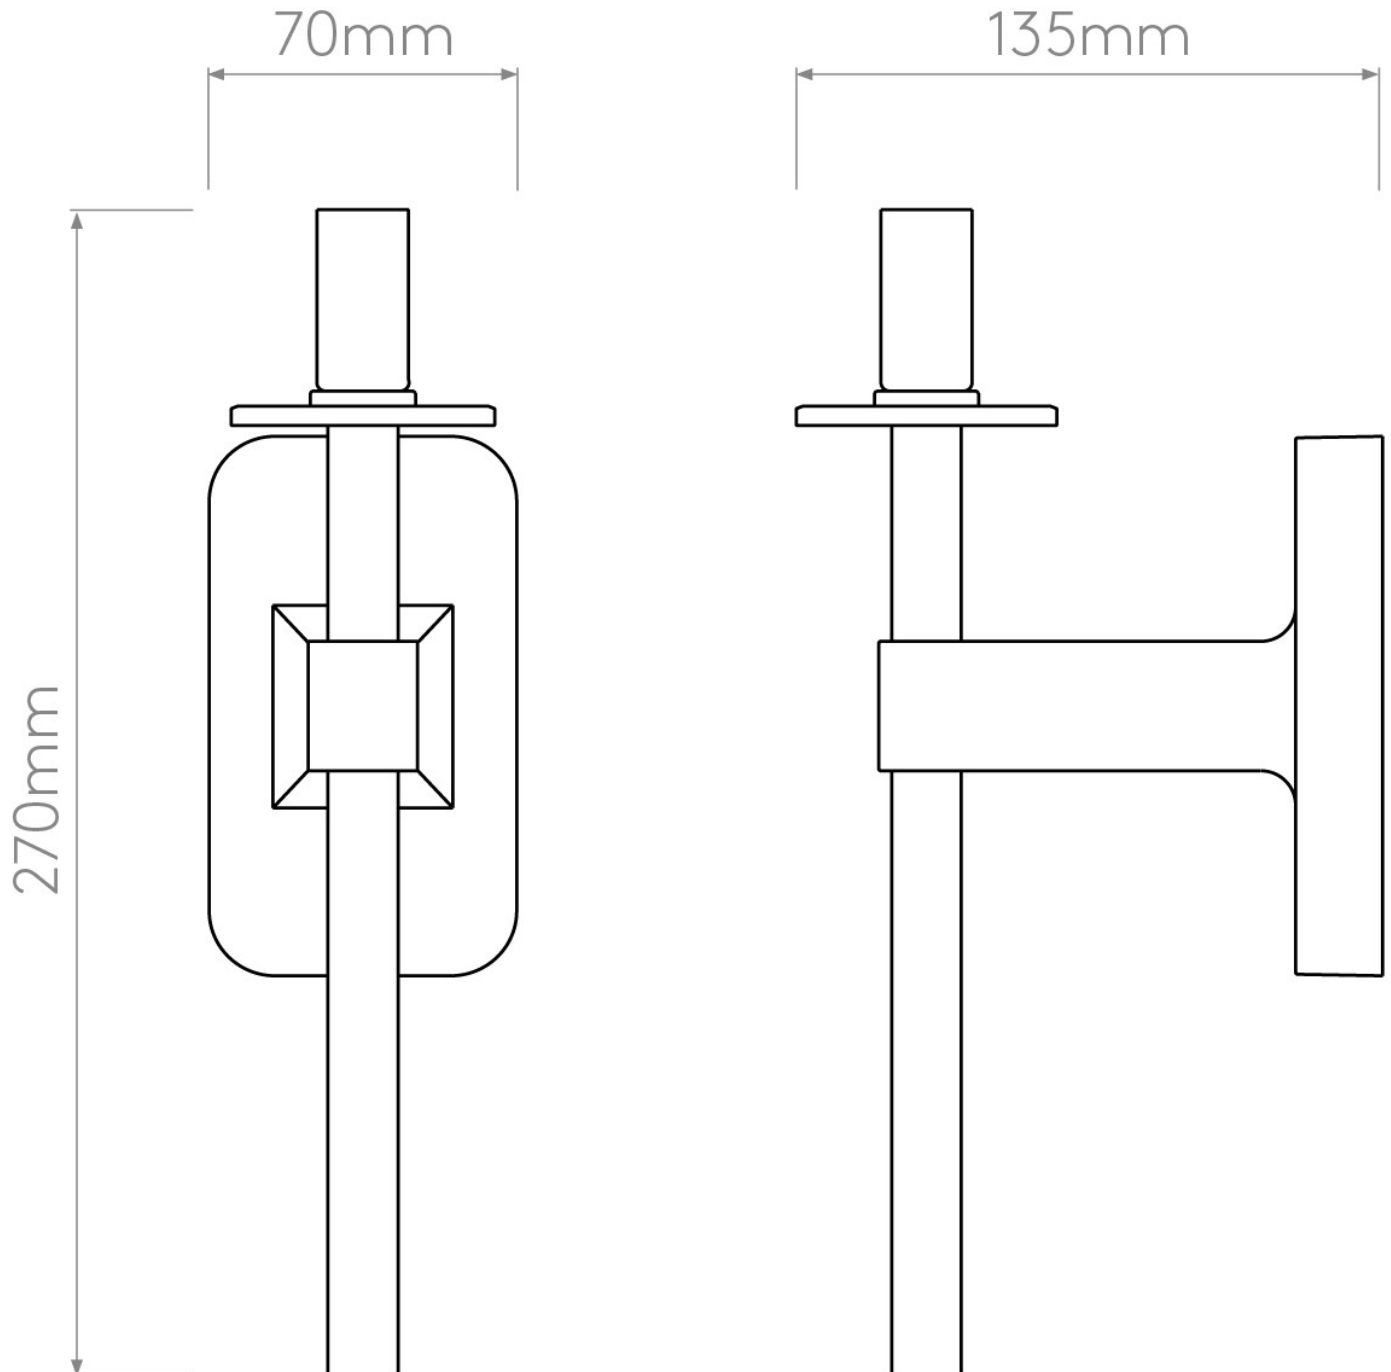

Astro Lighting - Tacoma Single 1429004 & 5036001 - IP44 Matt Black Wall Light with White Glass Shade

CONTACT