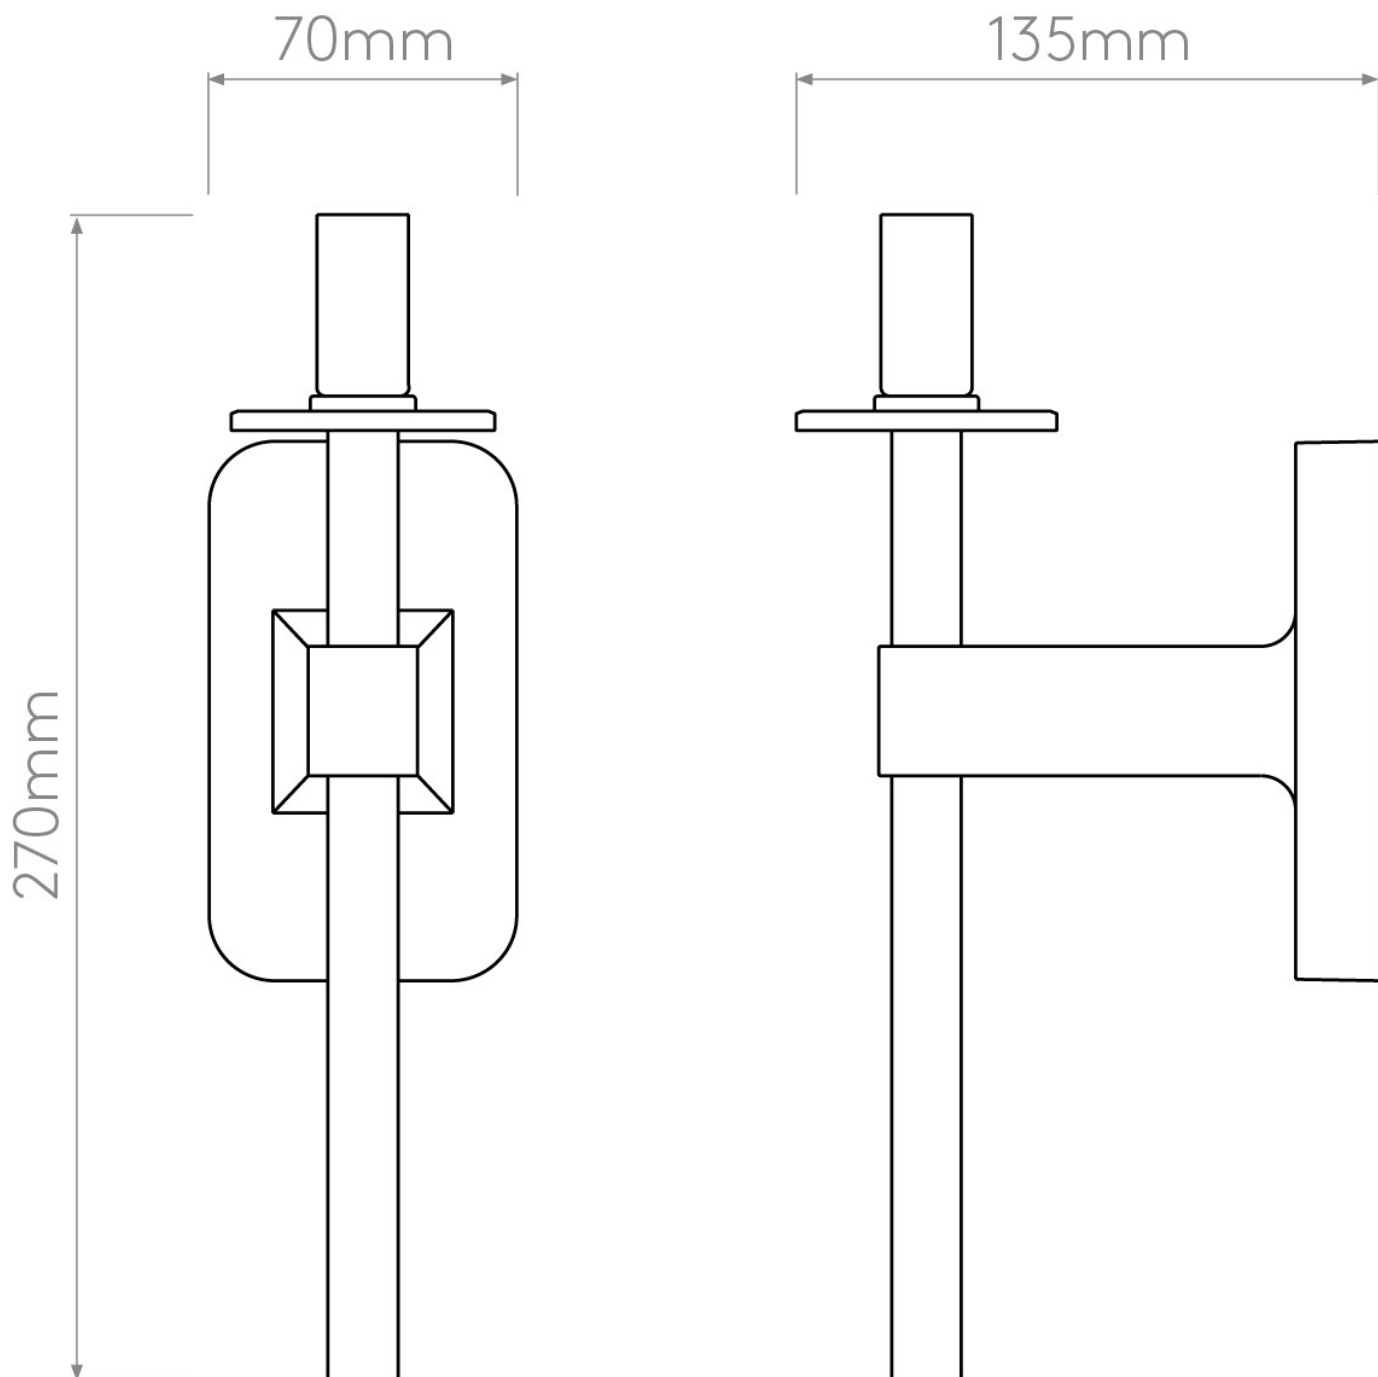

Astro Lighting - Tacoma Single 1429004 & 5036004 - IP44 Matt Black Wall Light with White Ribbed Glass Shade

CONTACT