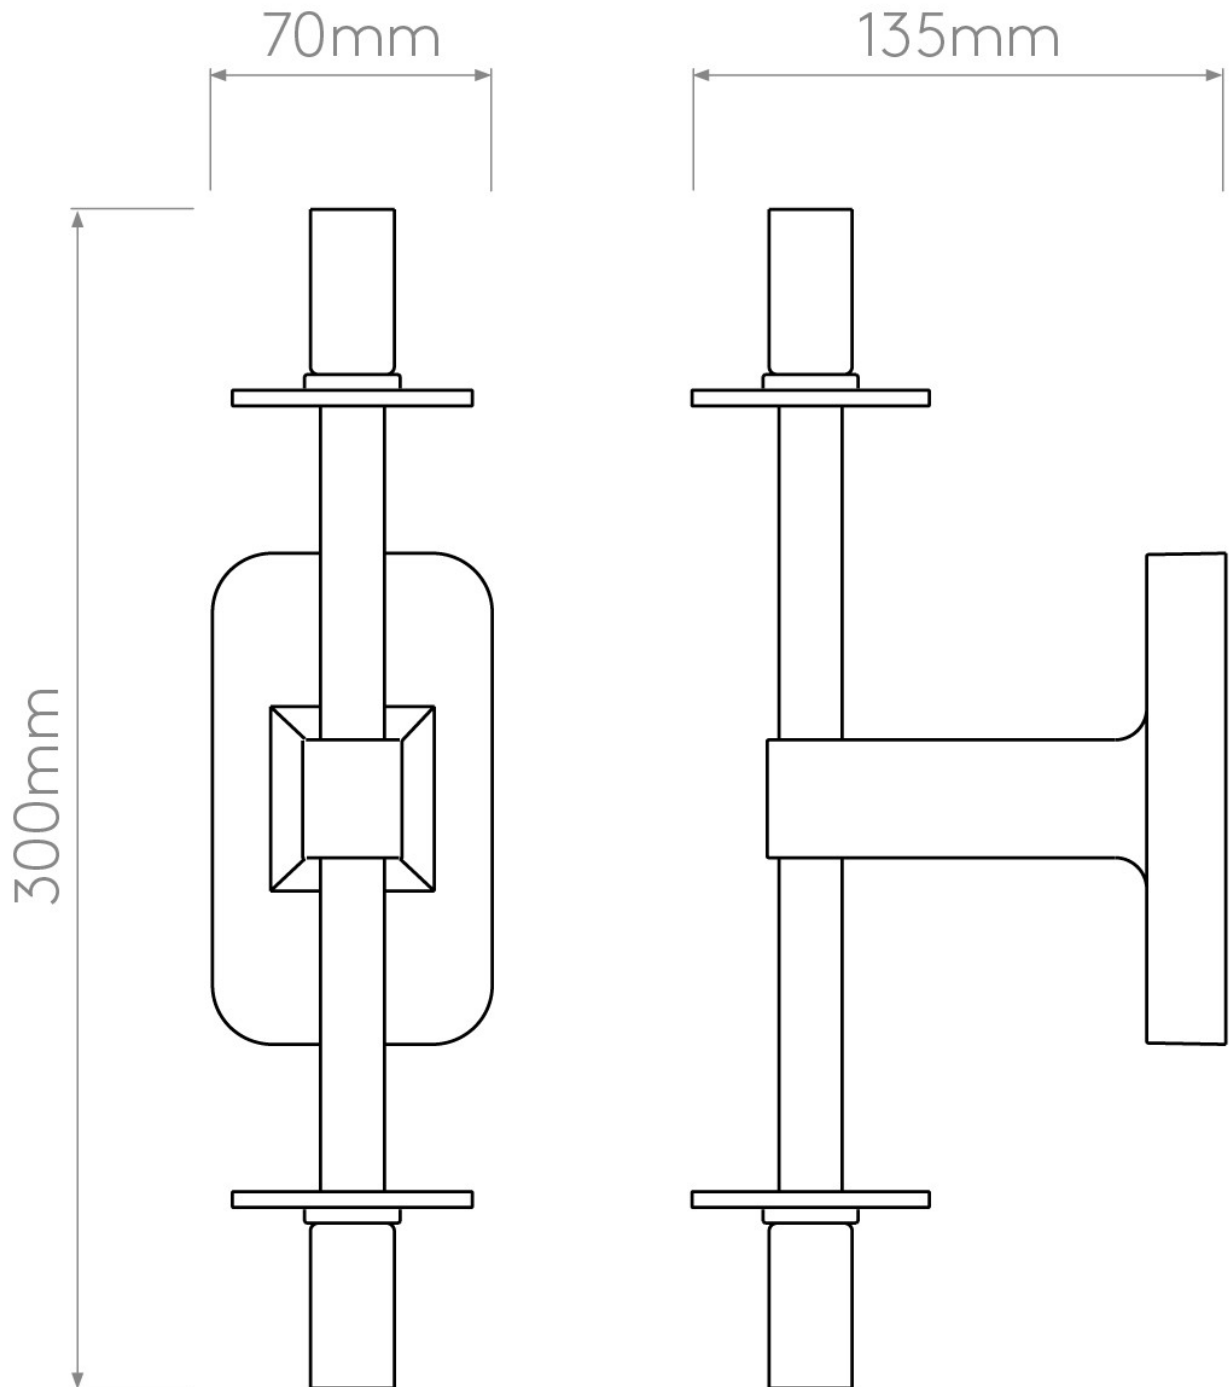

Astro Lighting - Tacoma Twin 1429005 & 5036005 - IP44 Matt Black Wall Light with Smoked Ribbed Glass Shades

CONTACT