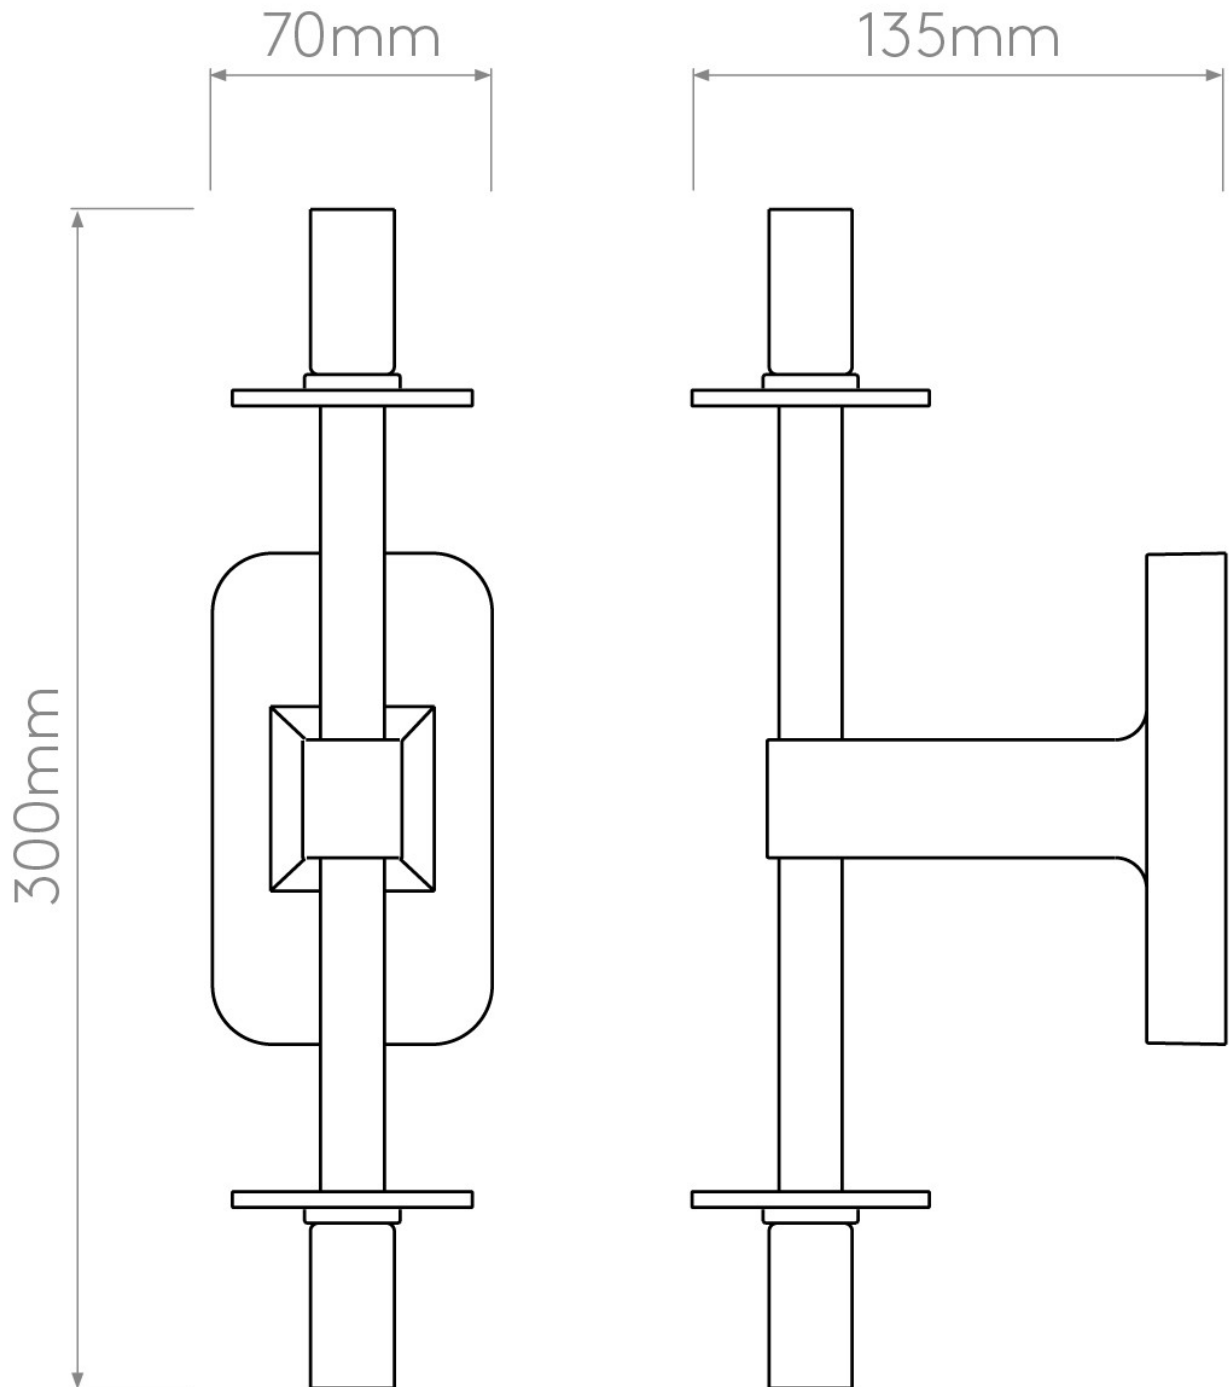

Astro Lighting - Tacoma Twin 1429005 & 5036001 - IP44 Matt Black Wall Light with White Glass Shades

CONTACT