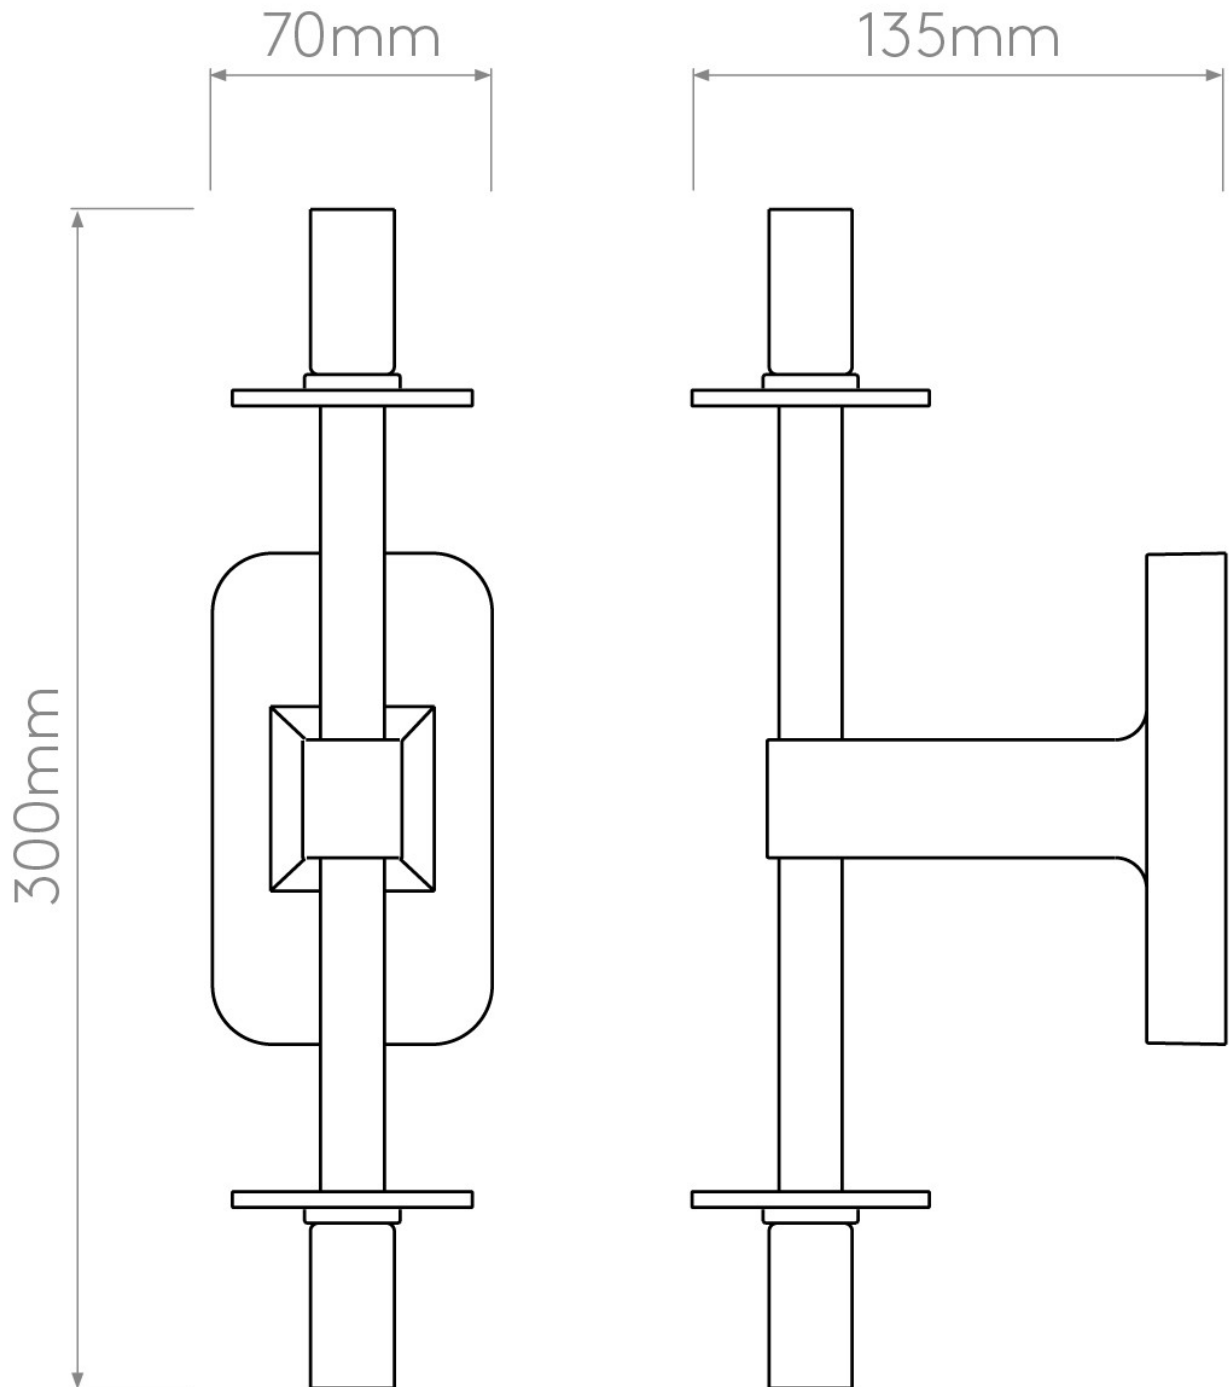

Astro Lighting - Tacoma Twin 1429005 & 5036004 - IP44 Matt Black Wall Light with White Ribbed Glass Shades

CONTACT