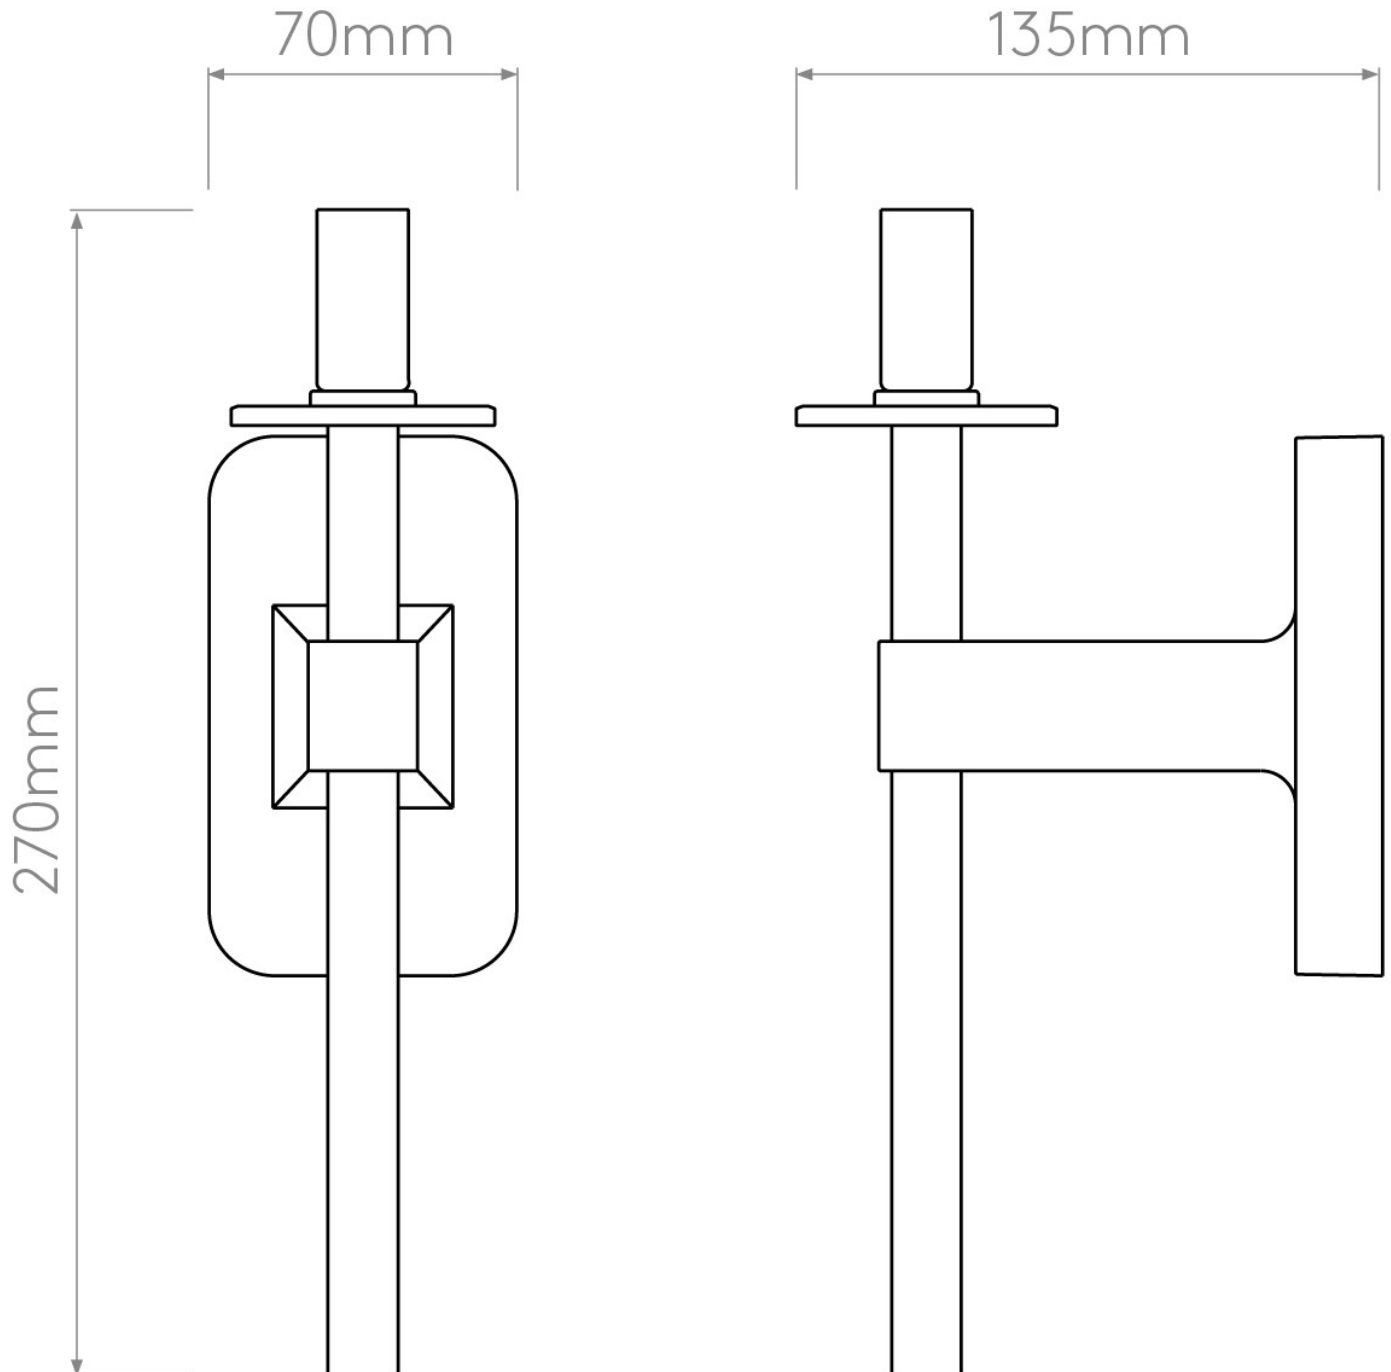

Astro Lighting - Tacoma Single 1429007 & 5036005 - IP44 Antique Brass Wall Light with Smoked Ribbed Glass Shade