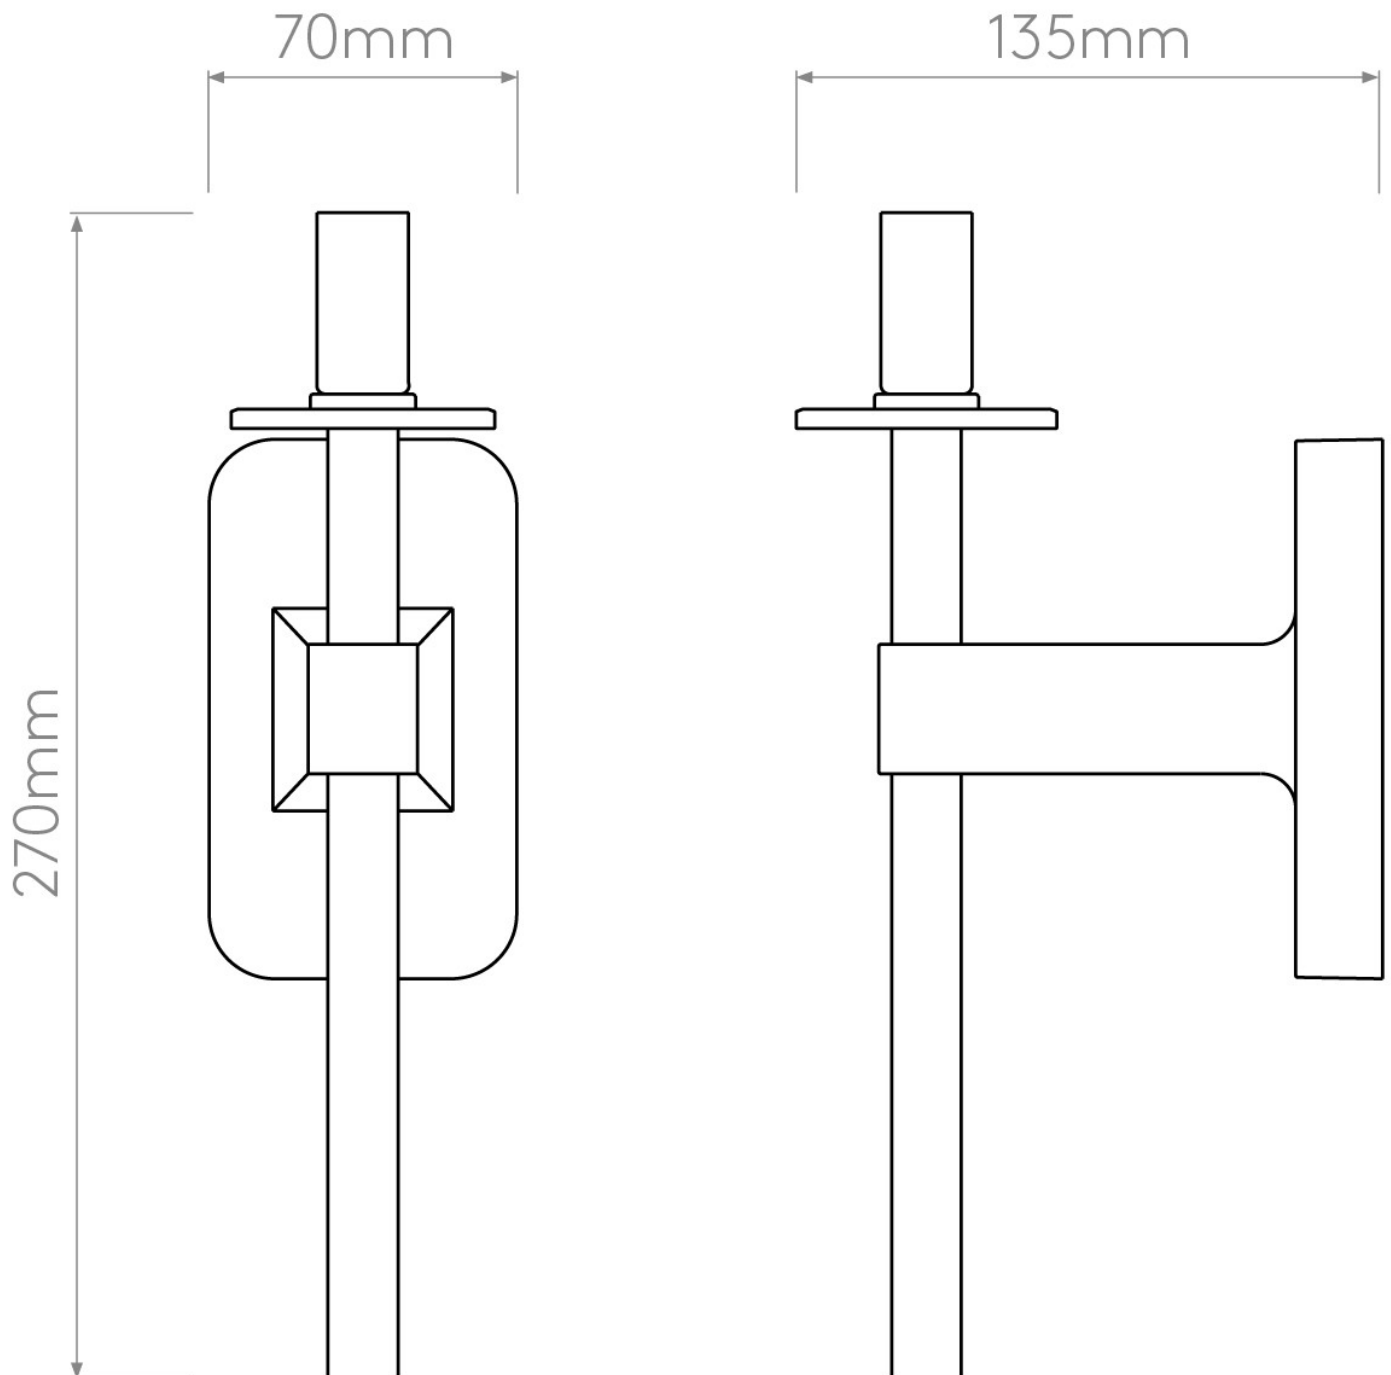

Astro Lighting - Tacoma Single 1429007 & 5036001 - IP44 Antique Brass Wall Light with White Glass Shade

**CONTACT**