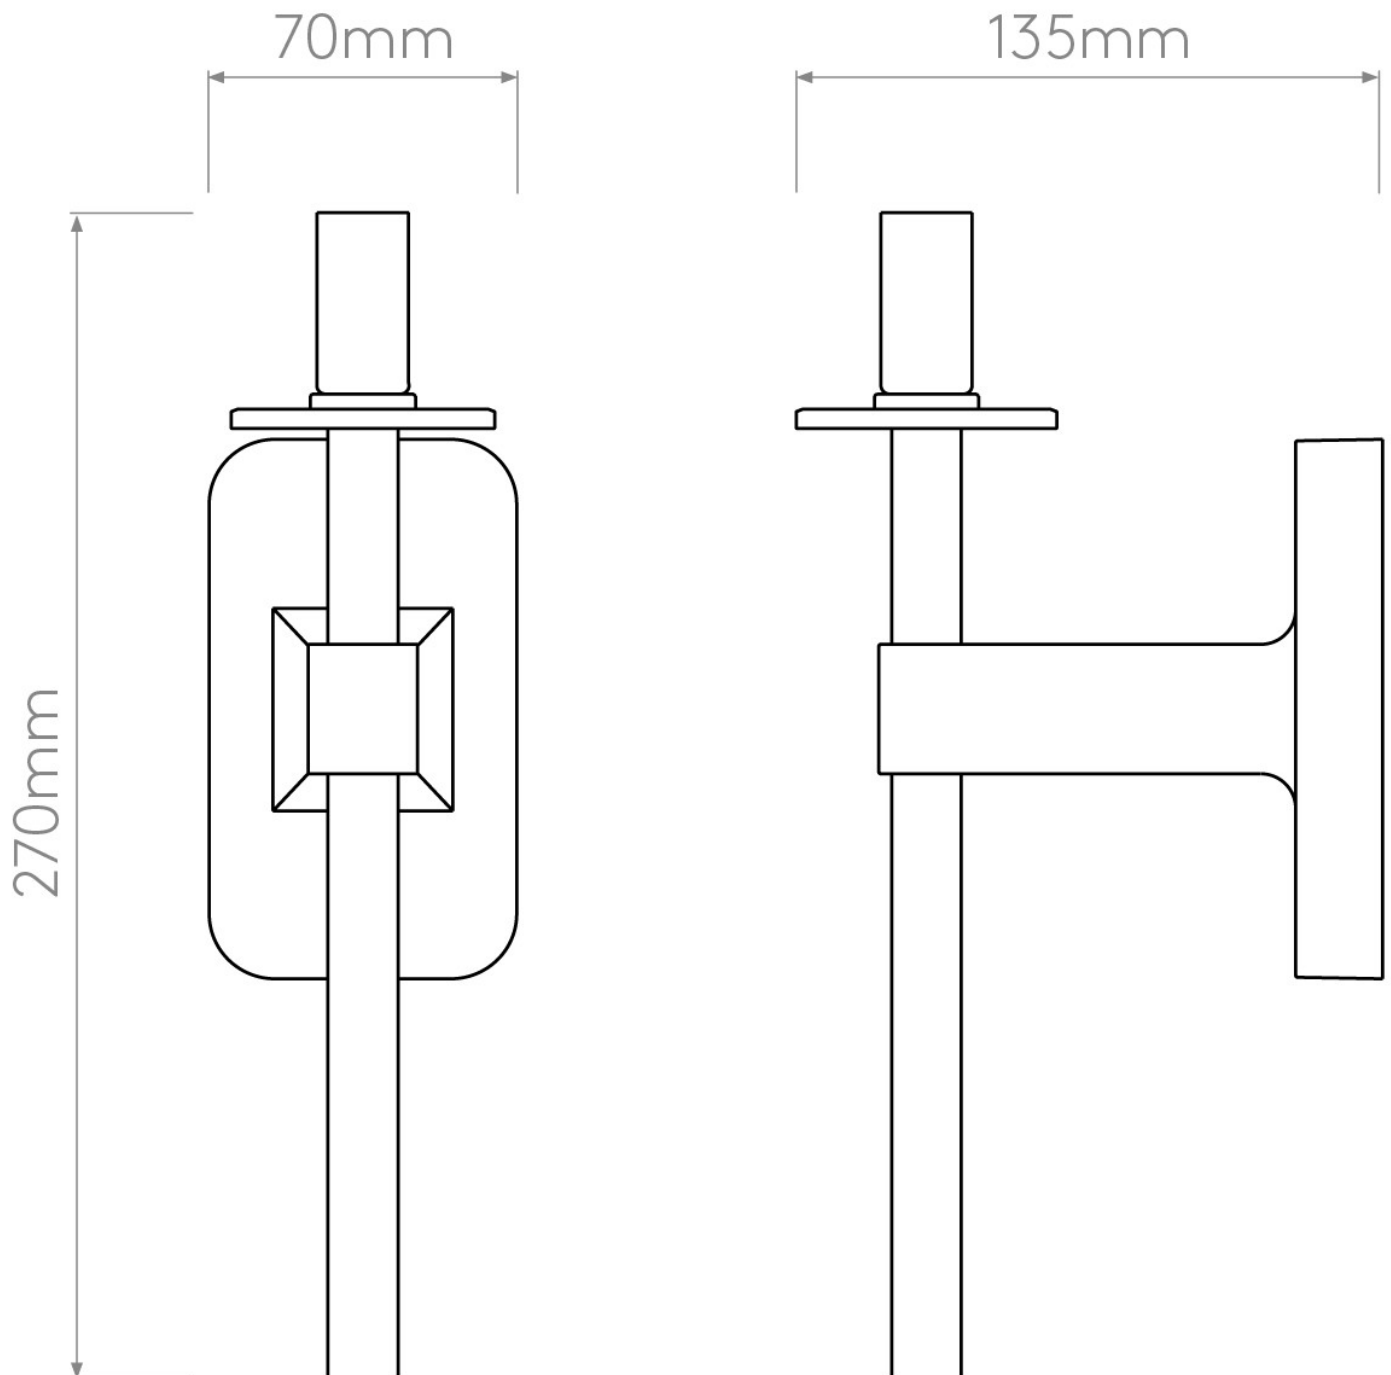

Astro Lighting - Tacoma Single 1429007 & 5036004 - IP44 Antique Brass Wall Light with White Ribbed Glass Shade

CONTACT