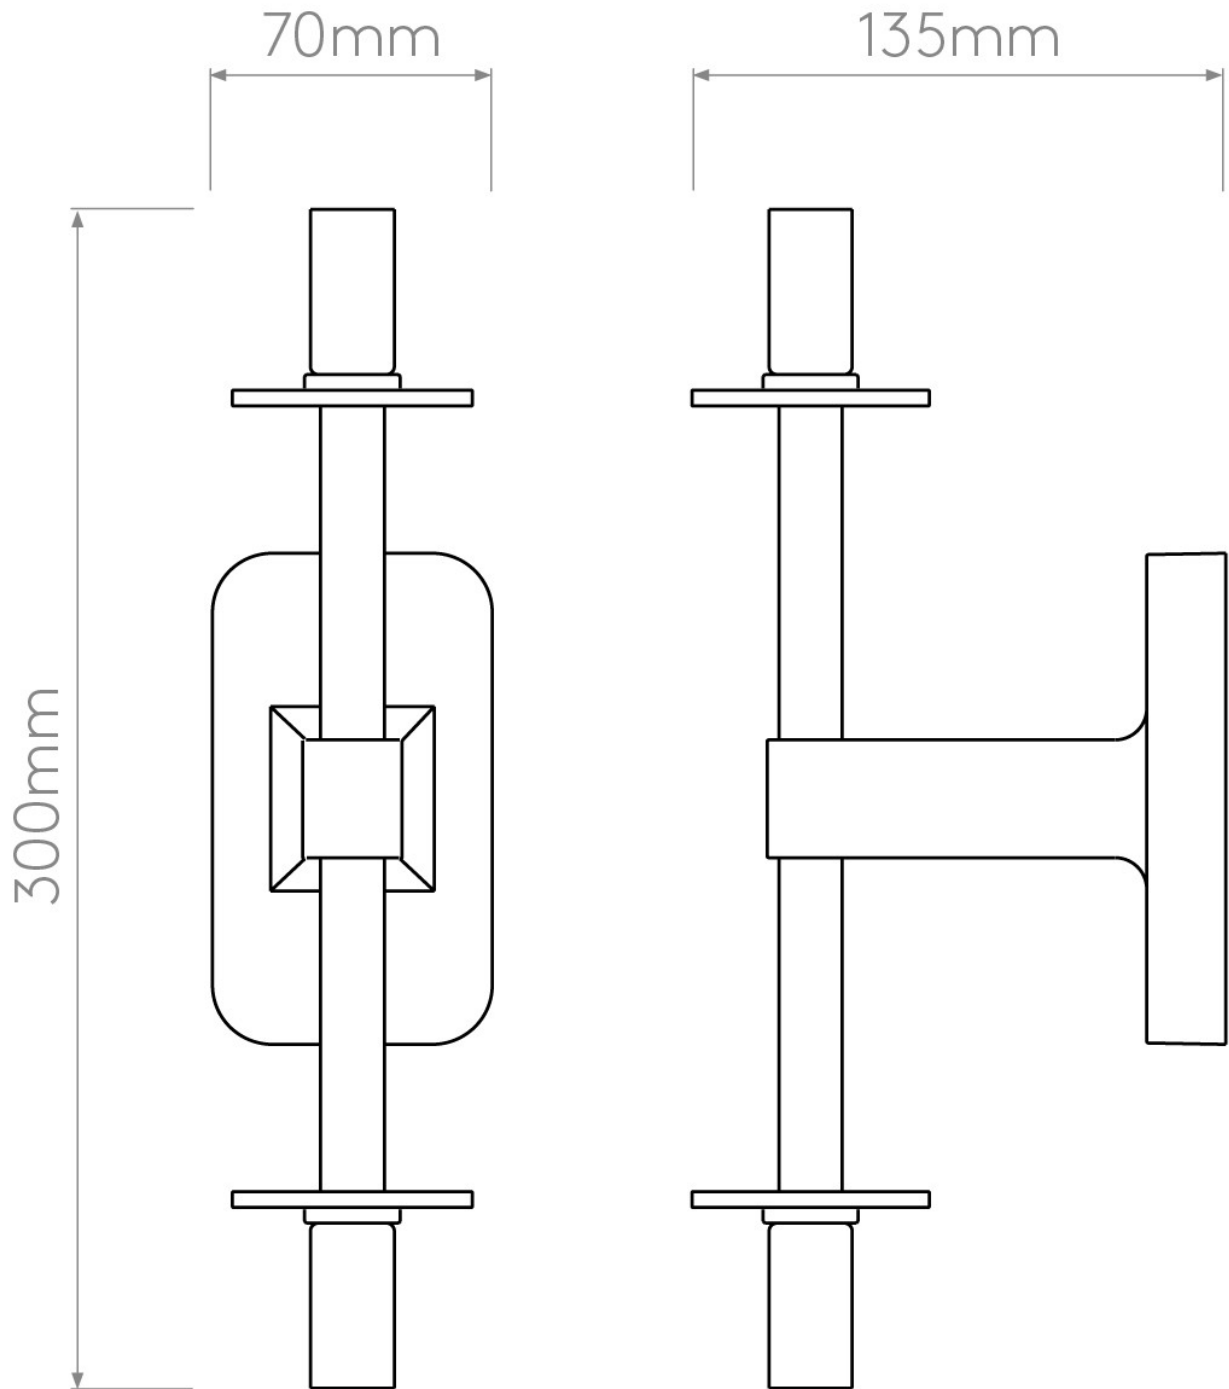

Astro Lighting - Tacoma Twin 1429008 & 5036001 - IP44 Antique Brass Wall Light with White Glass Shades

**CONTACT**