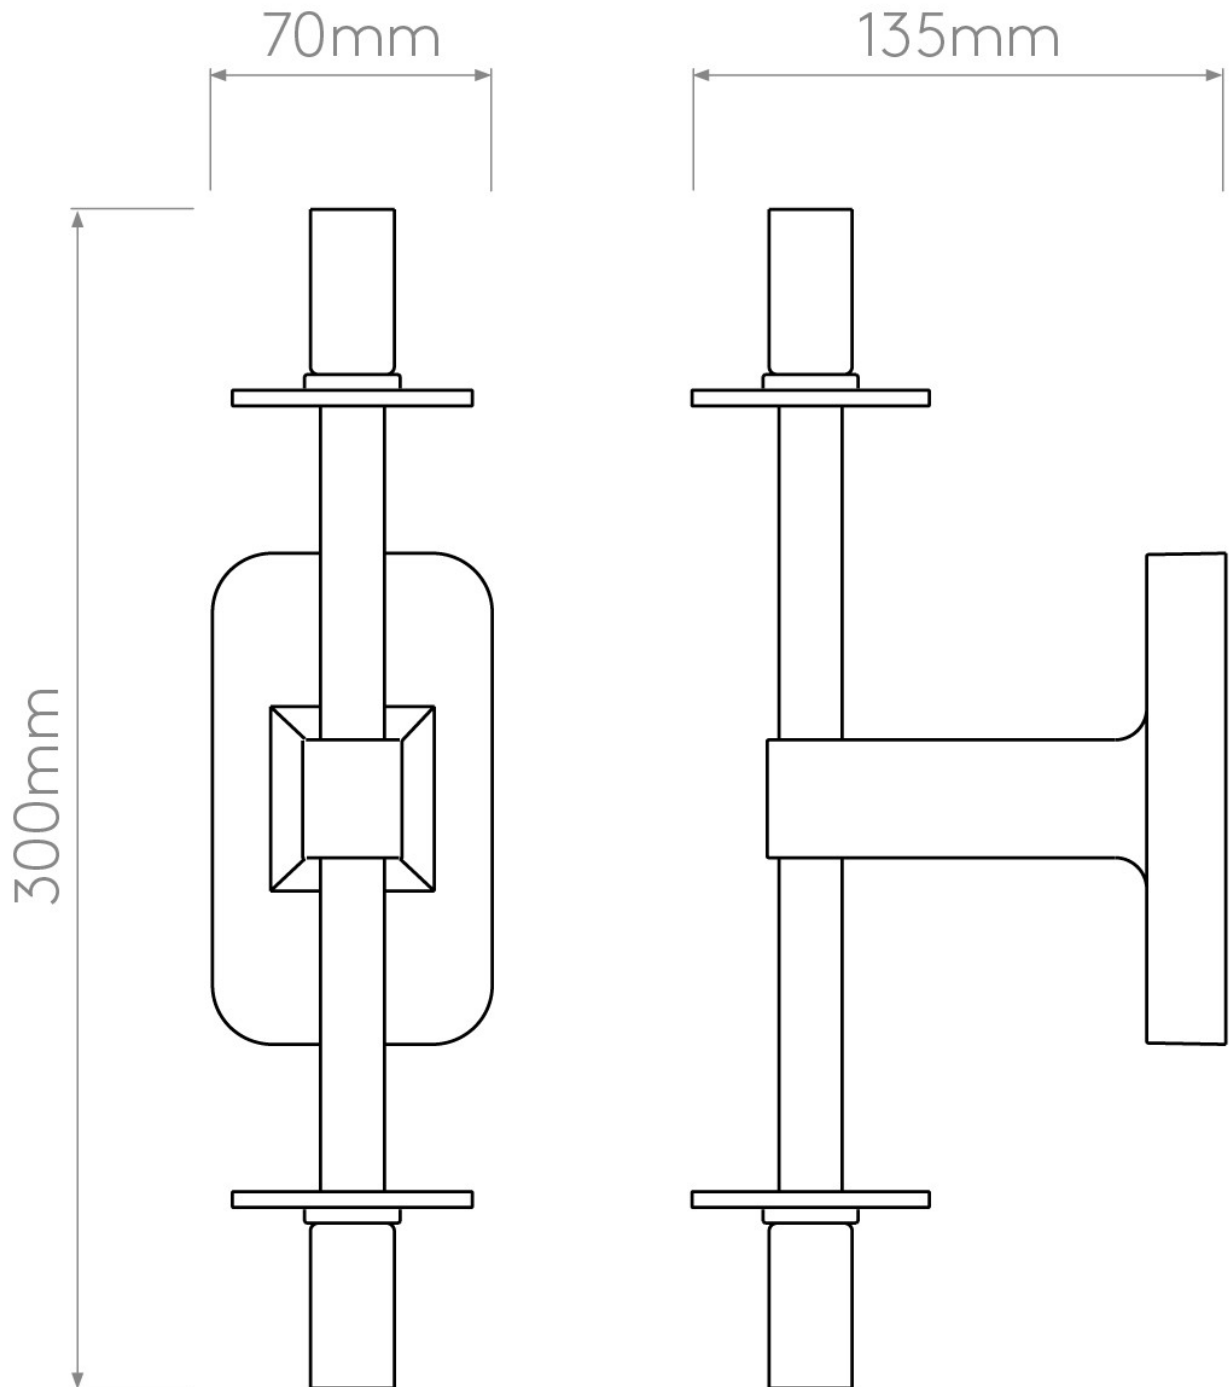

Astro Lighting - Tacoma Twin 1429008 & 5036004 - IP44 Antique Brass Wall Light with White Ribbed Glass Shades

CONTACT