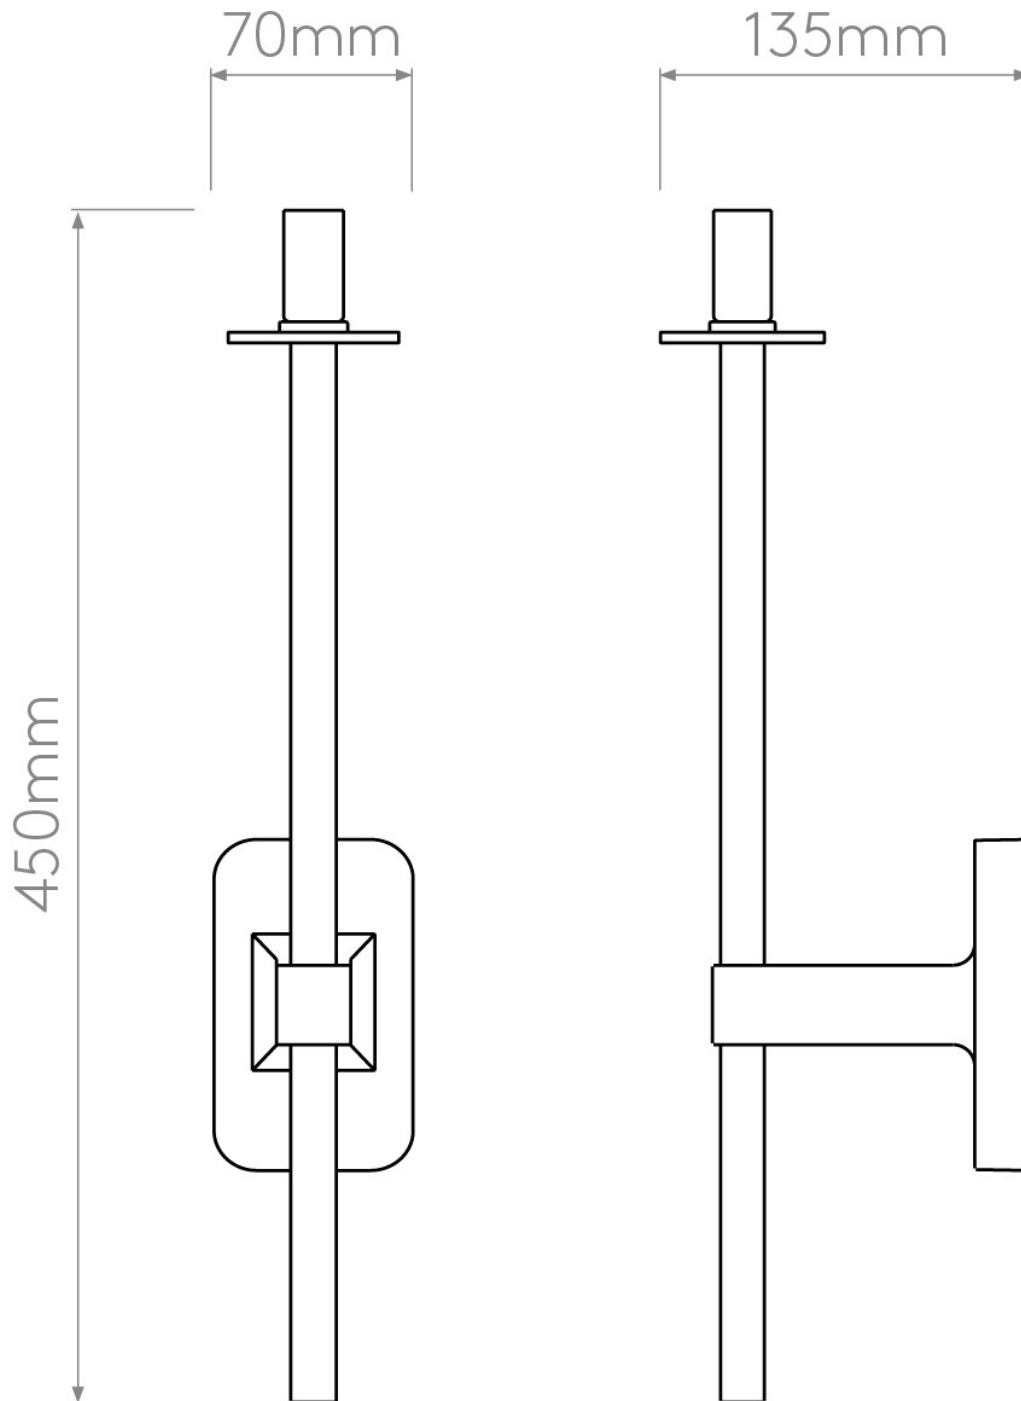

Astro Lighting - Tacoma Single Grande 1429009 & 5036004 - IP44 Antique Brass Wall Light with White Ribbed Glass Shade

CONTACT