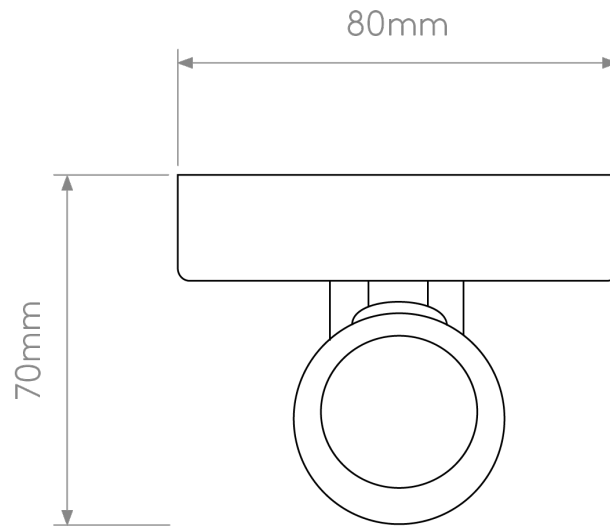

Astro Lighting - los - 5028001 & 1367003 - White Wall Washer Light

CONTACT