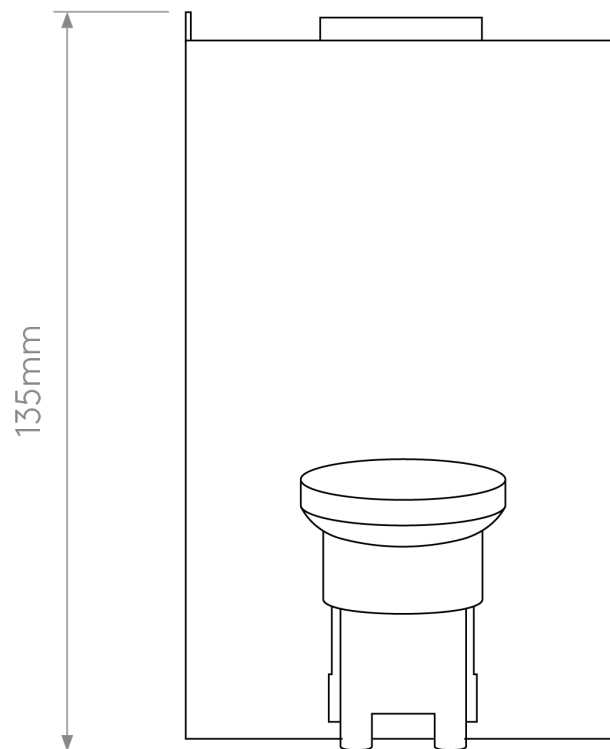

Astro Lighting - los - 5028001 & 1367003 - White Wall Washer Light

CONTACT