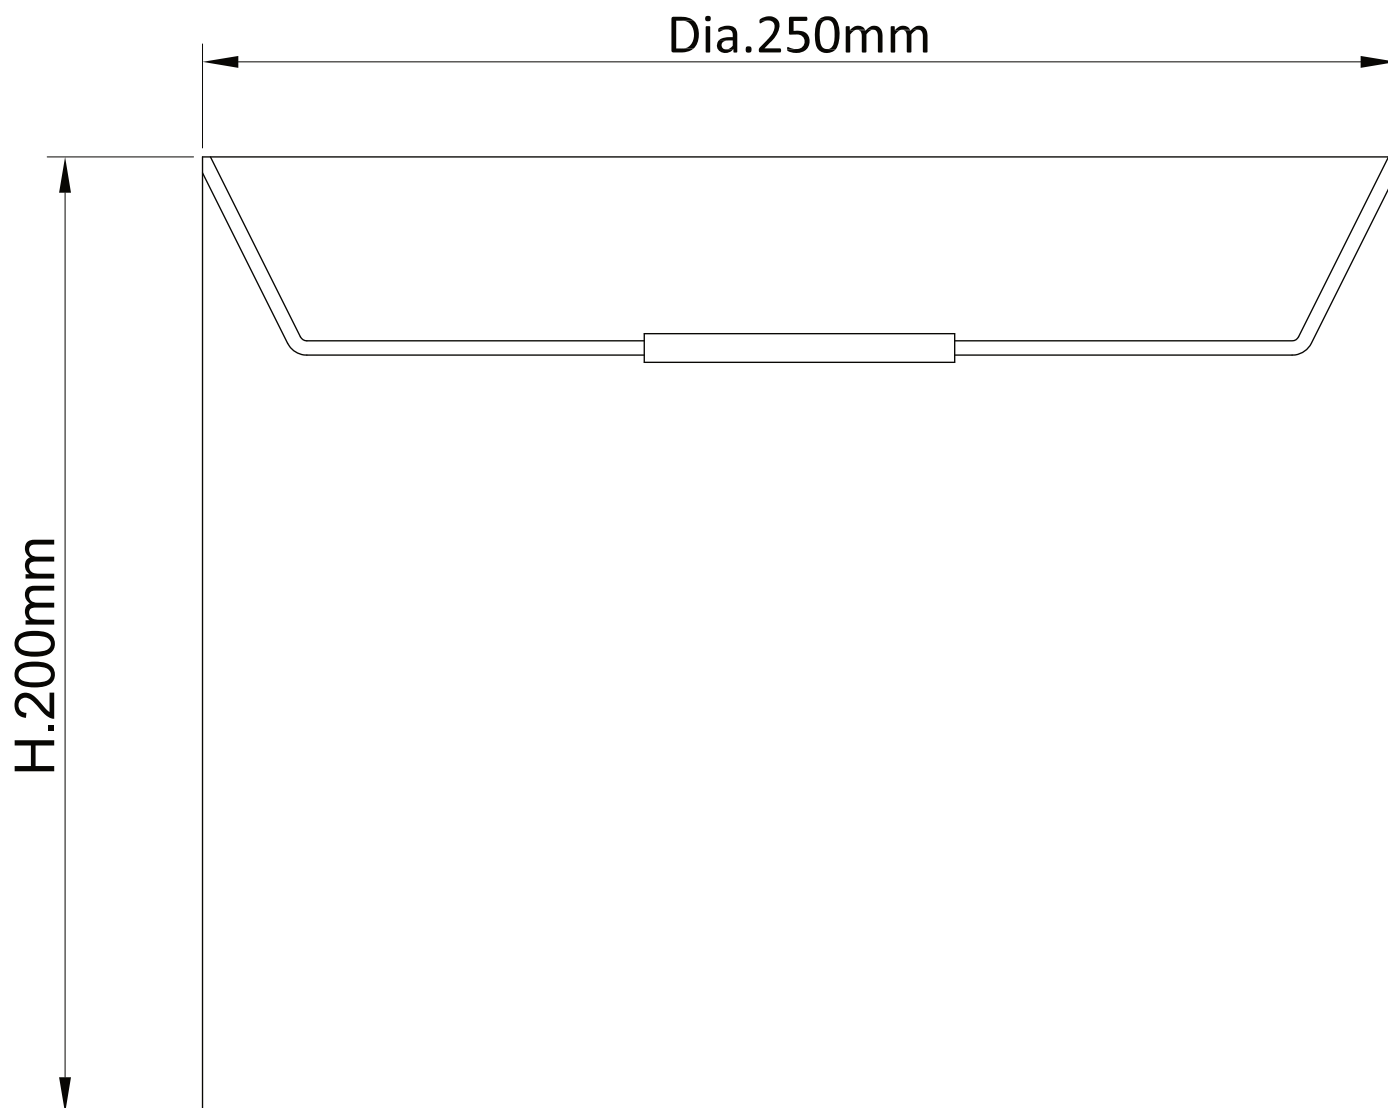

FCL-13204X2

Set of 2 Grey with White Stars 25cm Light Shades

CERTIFICATION

CONTACT

www.firstchoicelighting.co.uk

info@firstchoicelighting.co.uk

ISSUE DATE 01/09/2025

PAGE 2