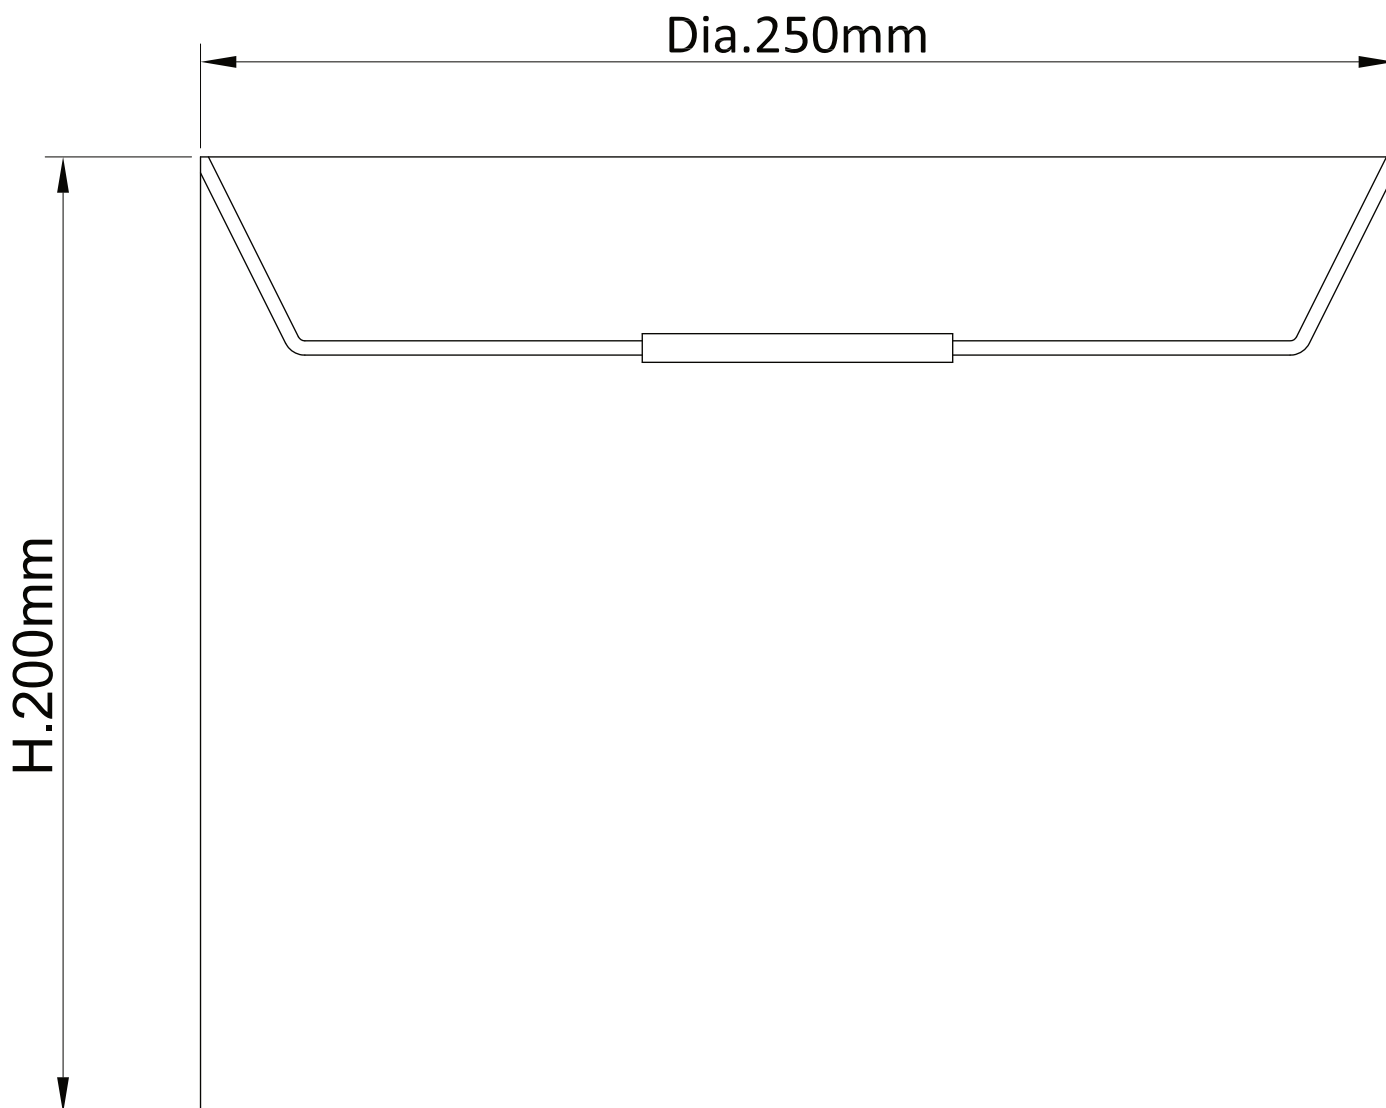

CERTIFICATION

CONTACT

www.firstchoicelighting.co.uk

info@firstchoicelighting.co.uk