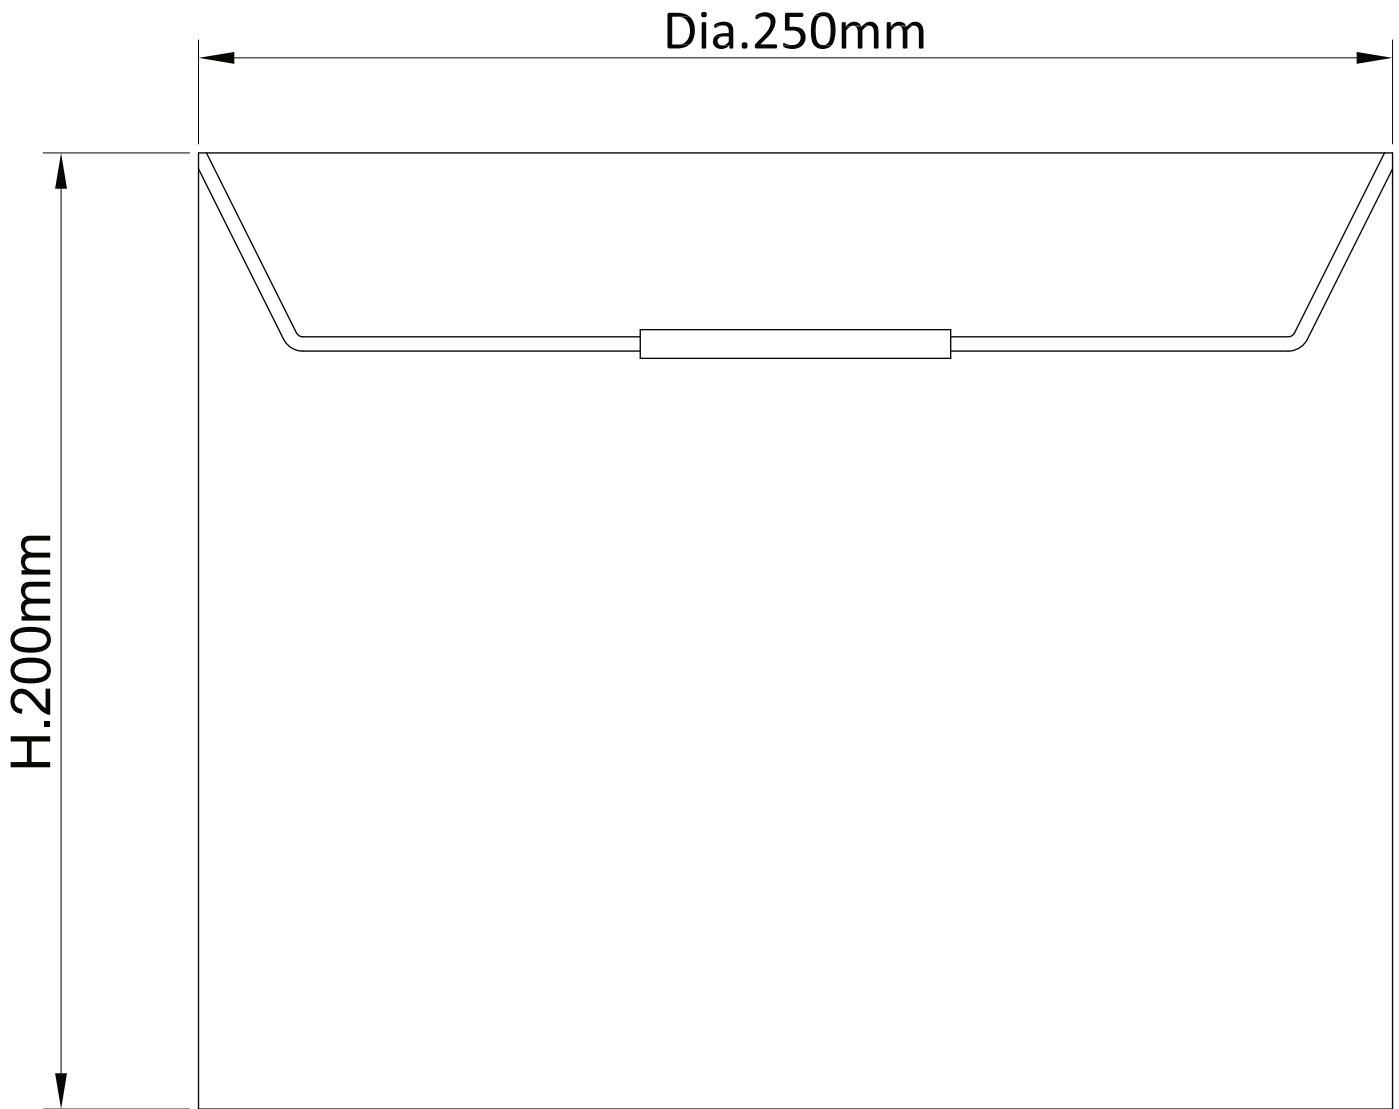

Set of 2 White with Grey Stars 25cm Light Shades

LIGHT SOURCE DATA

- 2 x 60W Max B22 BC or E27 ES (required)
- Lamp direction - Indirect
- Lamp shape - Standard
- Dimmable
- Energy class: Not applicable

DIMENSION DATA

- Height 200mm
- Diameter 250mm

- Weight 0.20kg

SPECIFICATION

- Manufacturer warranty for 2 years from date of purchase
- White with dark grey stars digital print
- IP20
- No
- 240V
- Assembly required? No
- UKCA Marking, Energy Efficient, Energy Saving

CERTIFICATION

CONTACT

www.firstchoicelighting.co.uk

info@firstchoicelighting.co.uk

FCL-13205X2

Set of 2 White with Grey Stars 25cm Light Shades

CERTIFICATION

CONTACT