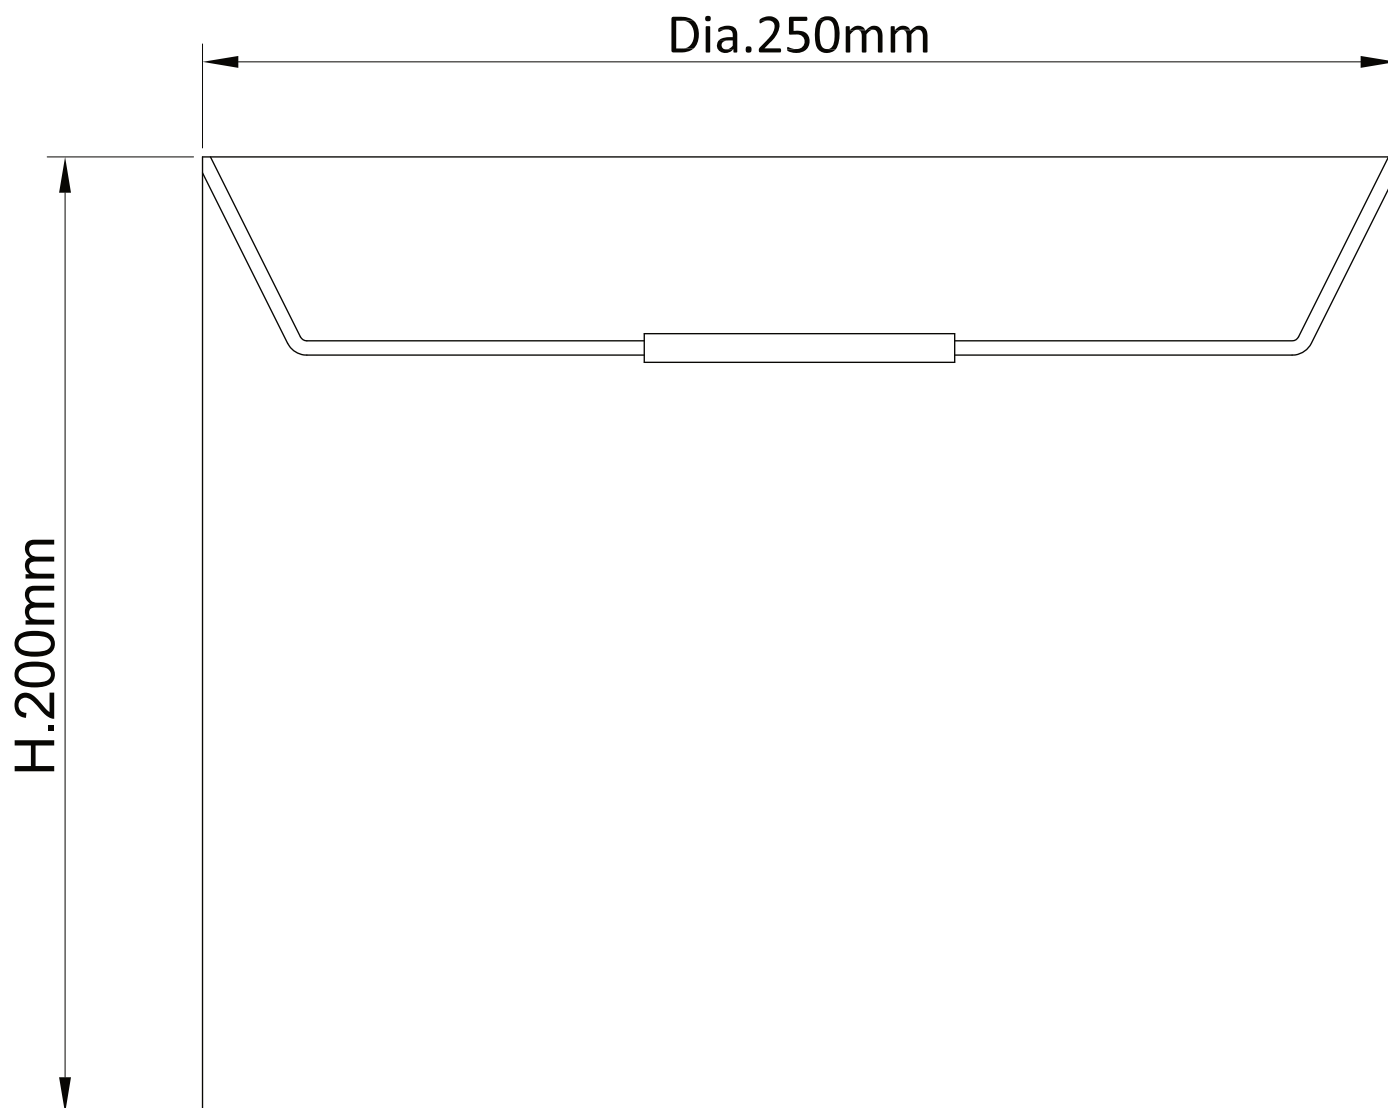

CERTIFICATION

CONTACT

www.firstchoicelighting.co.uk

info@firstchoicelighting.co.uk