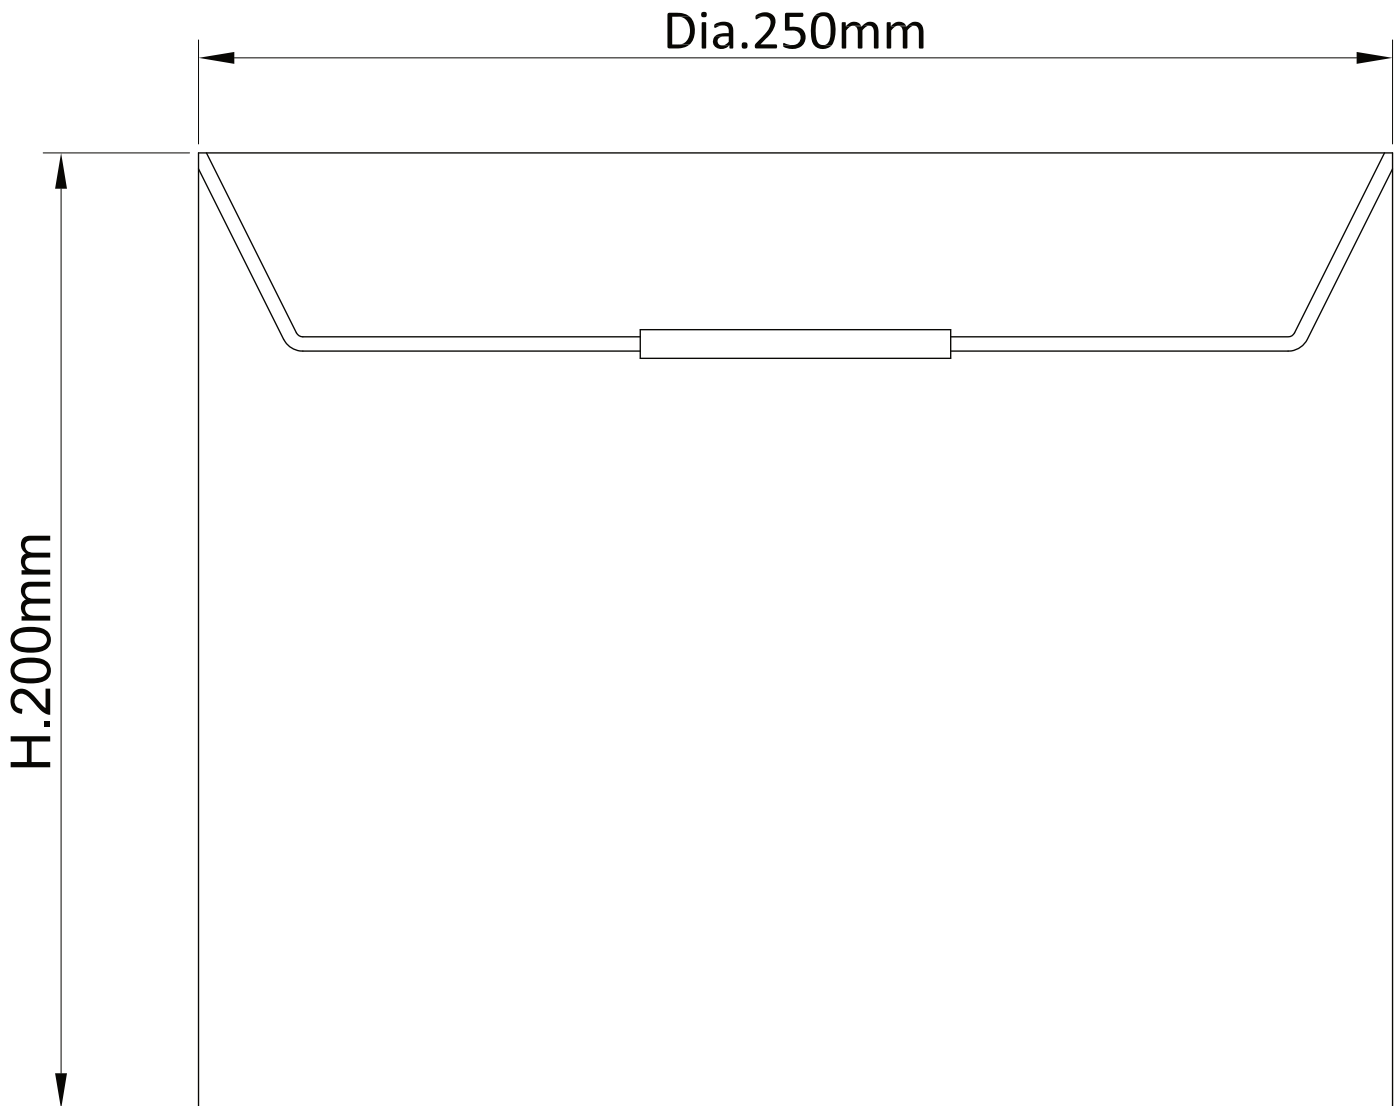

CERTIFICATION

CONTACT

www.firstchoicelighting.co.uk

info@firstchoicelighting.co.uk