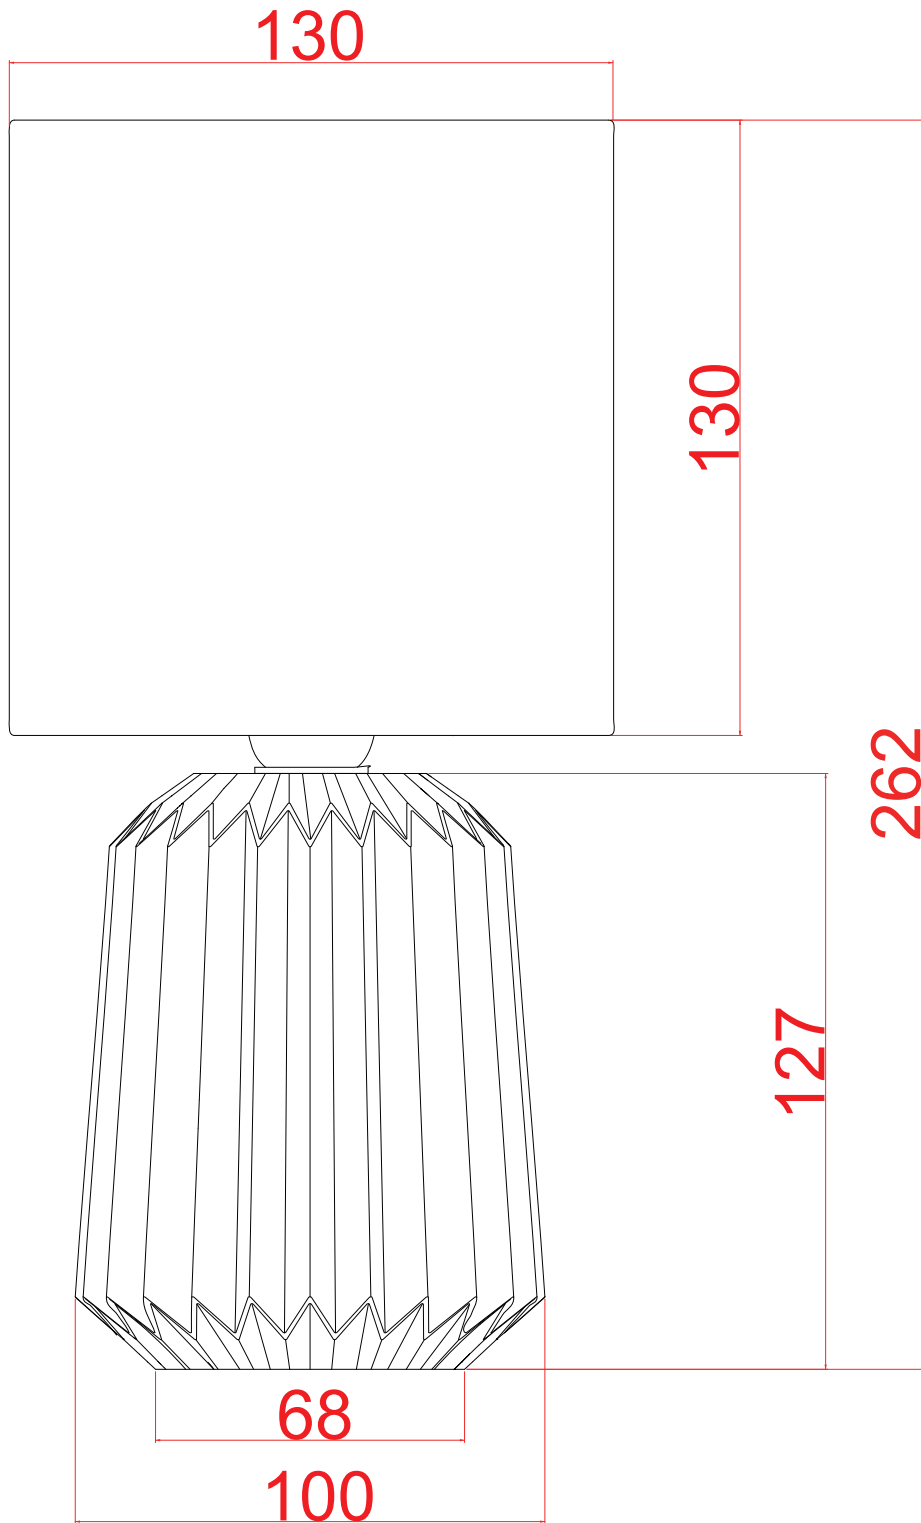

Fox - White 26cm Ceramic Lamp with Fabric Shade

LIGHT SOURCE DATA

- 40W Max E14 SES (required)
- Lamp direction - Indirect
- Lamp shape - Standard
- Non-dimmable
- Energy class: Not applicable

DIMENSION DATA

- Height 265mm
- Diameter 130mm

- Weight 0.45kg

SPECIFICATION

- Manufacturer warranty for 2 years from date of purchase
- White glaze and white cotton
- IP20
- In-line On/Off Switch
- Class II - Double Insulated, No Earth
- 240V
- Assembly required? No
- 1.3m length cable from base to plug
- UKCA Marking, Energy Efficient, Energy Saving

CERTIFICATION

CONTACT

www.firstchoicelighting.co.uk

info@firstchoicelighting.co.uk

FCL-13340

Fox - White 26cm Ceramic Lamp with Fabric Shade

CERTIFICATION

CONTACT